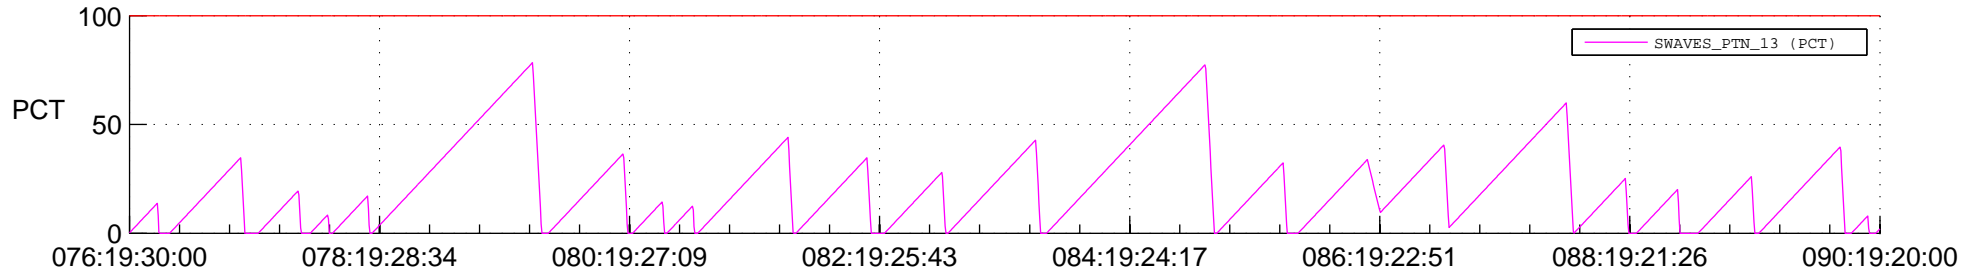

STEREO AHEAD SSR PCT Full Prediction

SWAVES_Percent_Full_Prediction

IMPACT_Percent_Full_Prediction

PLASTIC_Percent_Full_Prediction

Spacecraft_DownLink_Rate