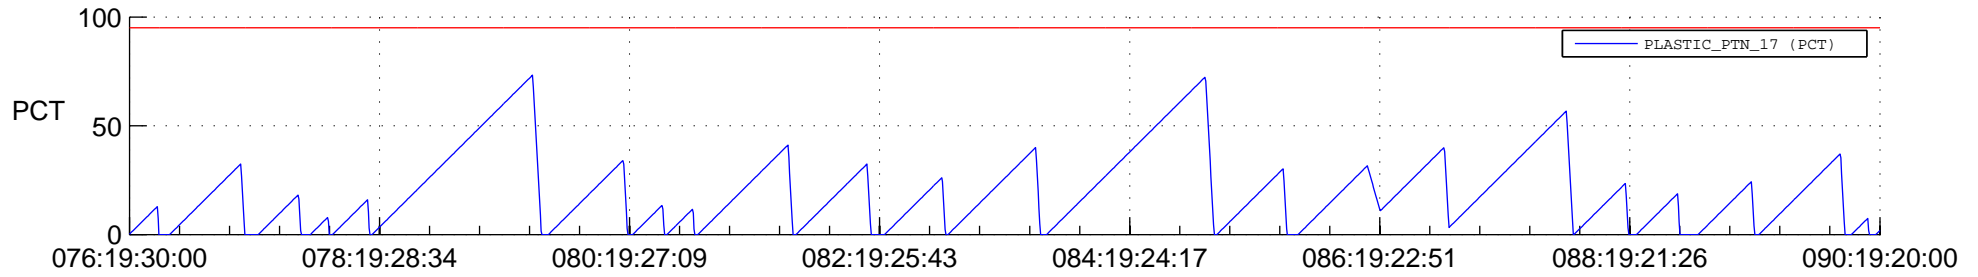

STEREO AHEAD SSR PCT Full Prediction

SWAVES_Percent_Full_Prediction

IMPACT_Percent_Full_Prediction

PLASTIC_Percent_Full_Prediction

Spacecraft_DownLink_Rate