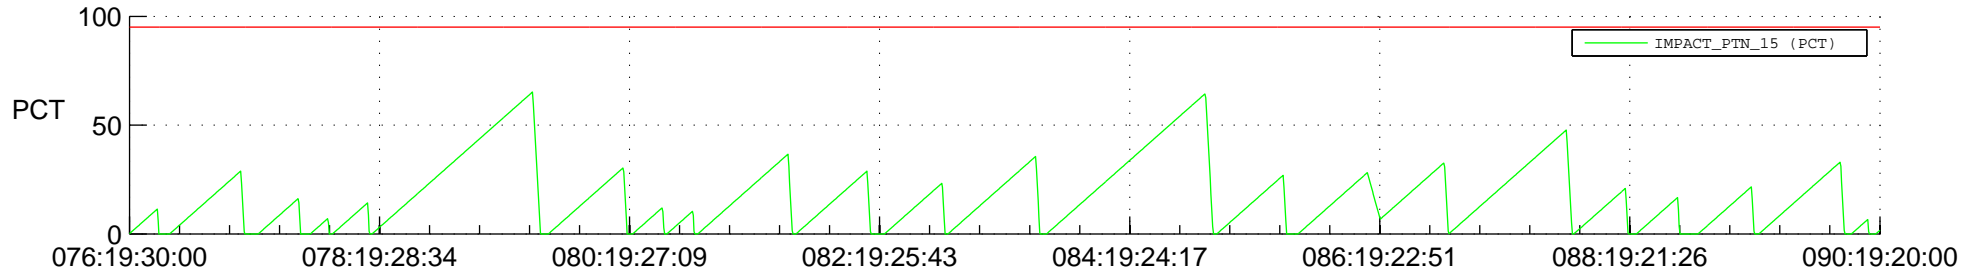

STEREO AHEAD SSR PCT Full Prediction

SWAVES_Percent_Full_Prediction

IMPACT_Percent_Full_Prediction

PLASTIC_Percent_Full_Prediction

Spacecraft_DownLink_Rate