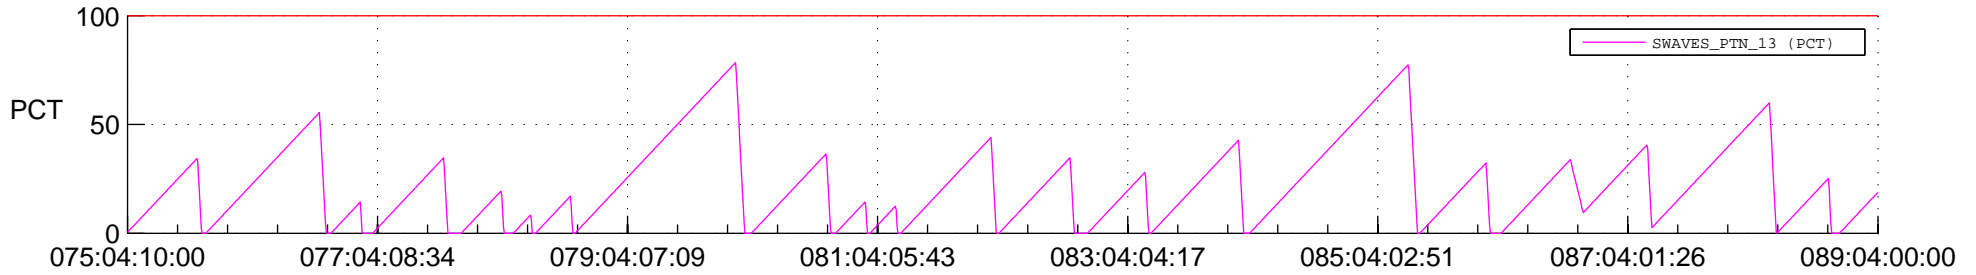

STEREO AHEAD SSR PCT Full Prediction

SWAVES_Percent_Full_Prediction

IMPACT_Percent_Full_Prediction

PLASTIC_Percent_Full_Prediction

Spacecraft_DownLink_Rate

Ground Time (2019:075:04:10:00.000 -2019:089:04:00:00.000)