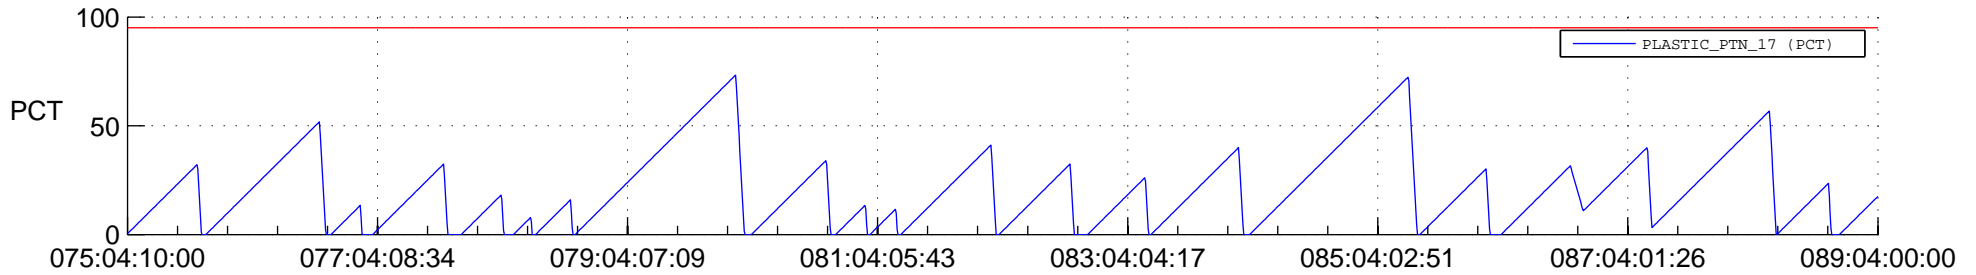

STEREO AHEAD SSR PCT Full Prediction

SWAVES_Percent_Full_Prediction

IMPACT_Percent_Full_Prediction

PLASTIC_Percent_Full_Prediction

Spacecraft_DownLink_Rate

Ground Time (2019:075:04:10:00.000 -2019:089:04:00:00.000)