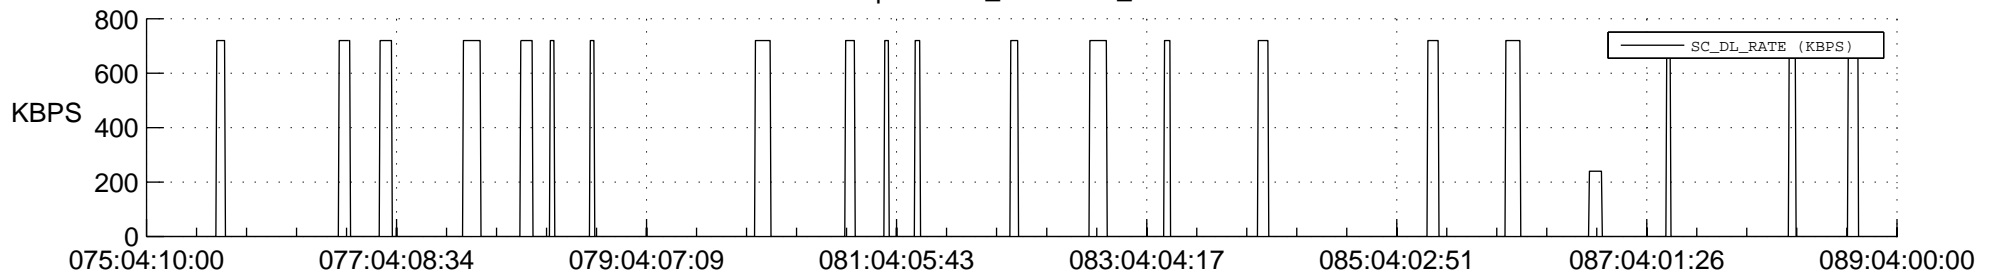

STEREO AHEAD SSR PCT Full Prediction

SWAVES_Percent_Full_Prediction

IMPACT_Percent_Full_Prediction

PLASTIC_Percent_Full_Prediction

Spacecraft_DownLink_Rate

Ground Time (2019:075:04:10:00.000 -2019:089:04:00:00.000)