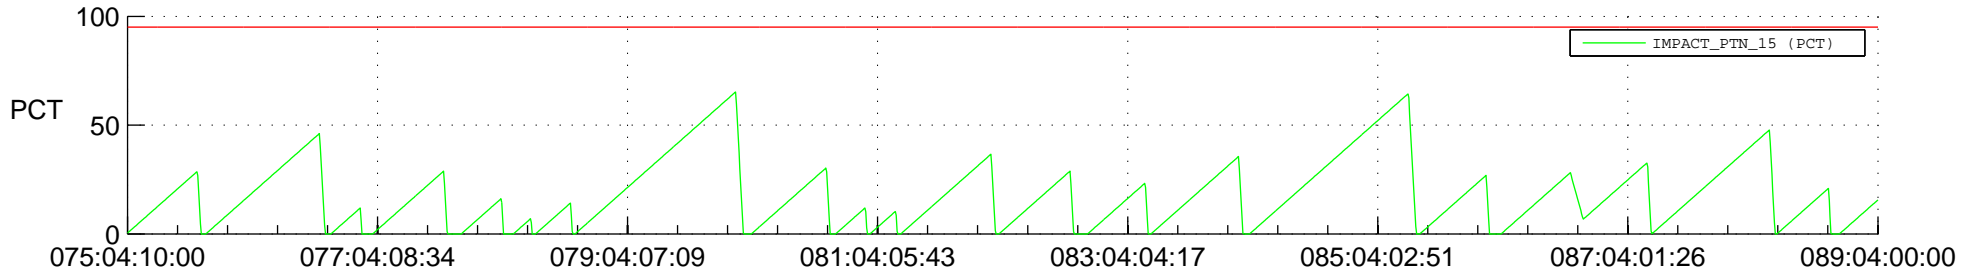

STEREO AHEAD SSR PCT Full Prediction

SWAVES_Percent_Full_Prediction

IMPACT_Percent_Full_Prediction

PLASTIC_Percent_Full_Prediction

Spacecraft_DownLink_Rate

Ground Time (2019:075:04:10:00.000 -2019:089:04:00:00.000)