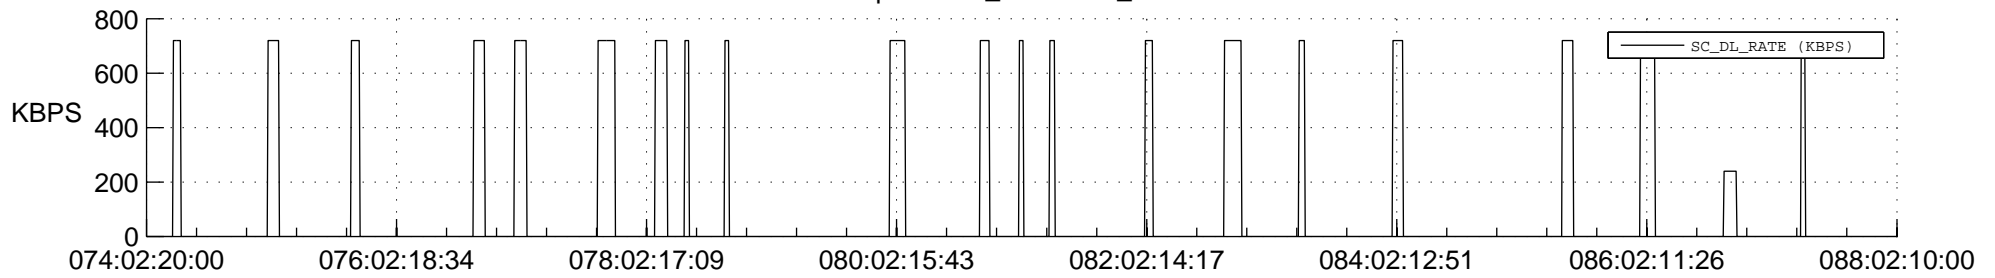

## Spacecraft\_DownLink\_Rate

Ground Time (2019:074:02:20:00.000 -2019:088:02:10:00.000)