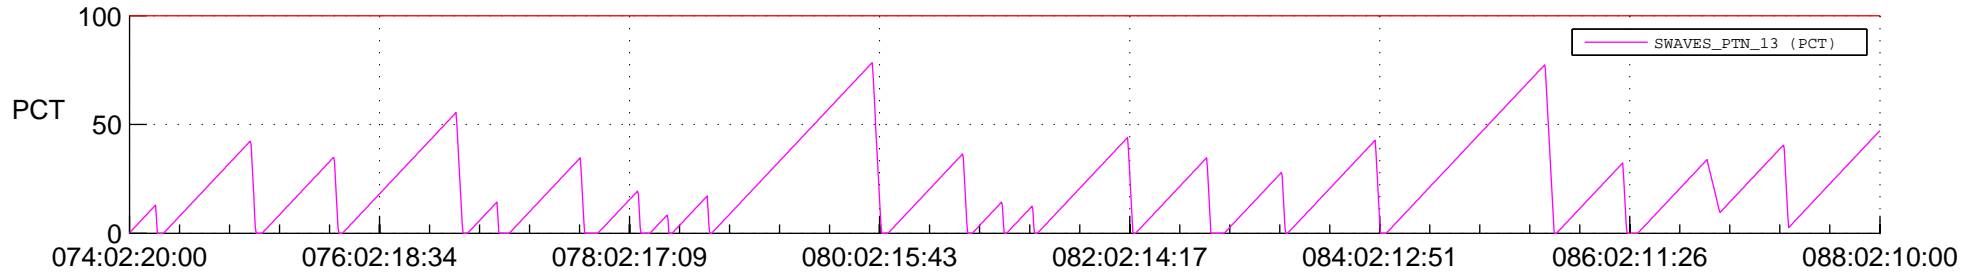

## SWAVES\_Percent\_Full\_Prediction

## Spacecraft\_DownLink\_Rate

Ground Time (2019:074:02:20:00.000 -2019:088:02:10:00.000)