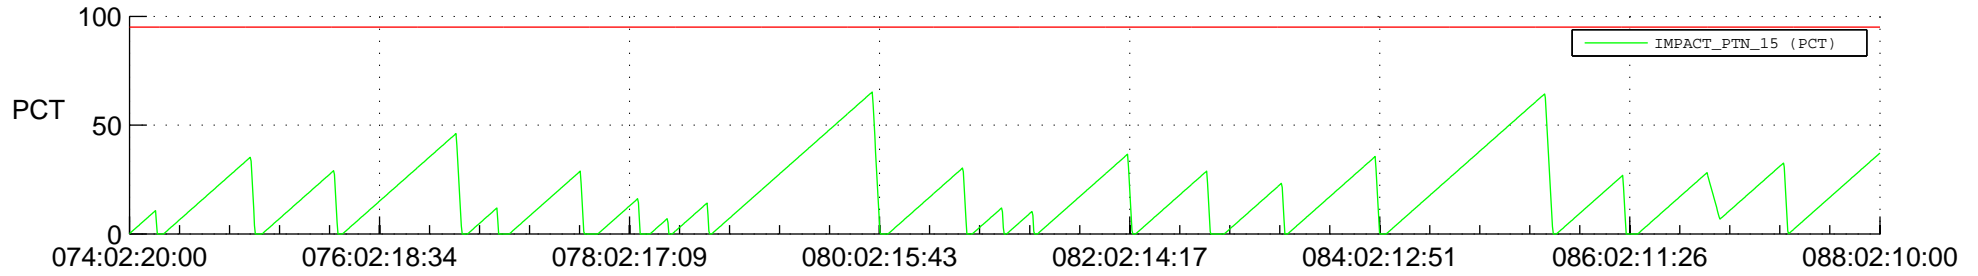

IMPACT_Percent_Full_Prediction