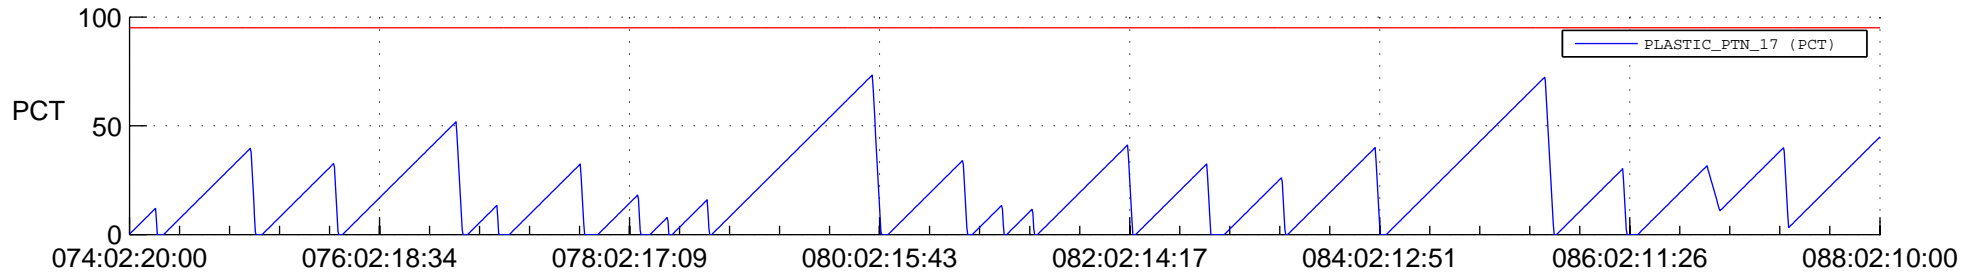

# STEREO AHEAD SSR PCT Full Prediction

## SWAVES\_Percent\_Full\_Prediction

## Spacecraft\_DownLink\_Rate

Ground Time (2019:074:02:20:00.000 -2019:088:02:10:00.000)