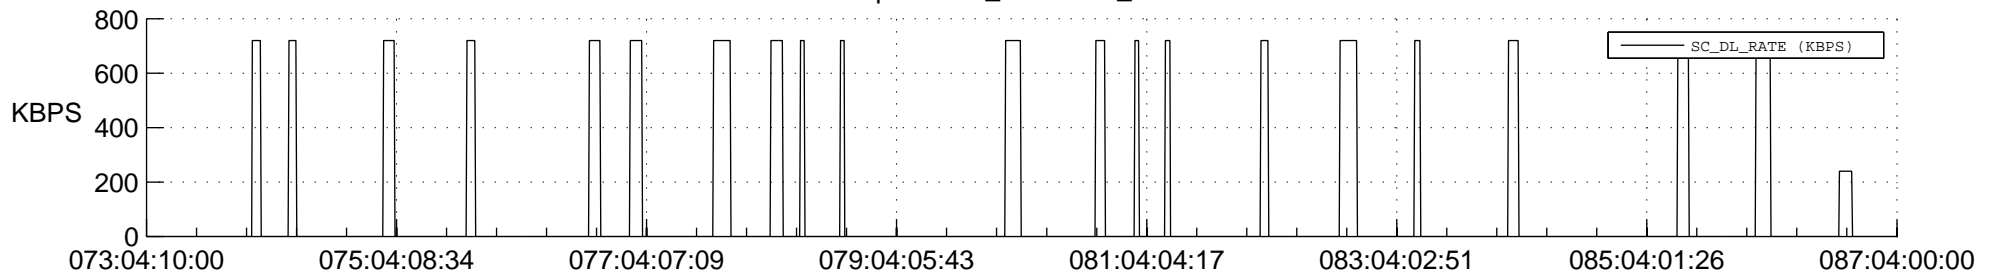

STEREO AHEAD SSR PCT Full Prediction

SWAVES_Percent_Full_Prediction

IMPACT_Percent_Full_Prediction

PLASTIC_Percent_Full_Prediction

Spacecraft_DownLink_Rate

Ground Time (2019:073:04:10:00.000 -2019:087:04:00:00.000)