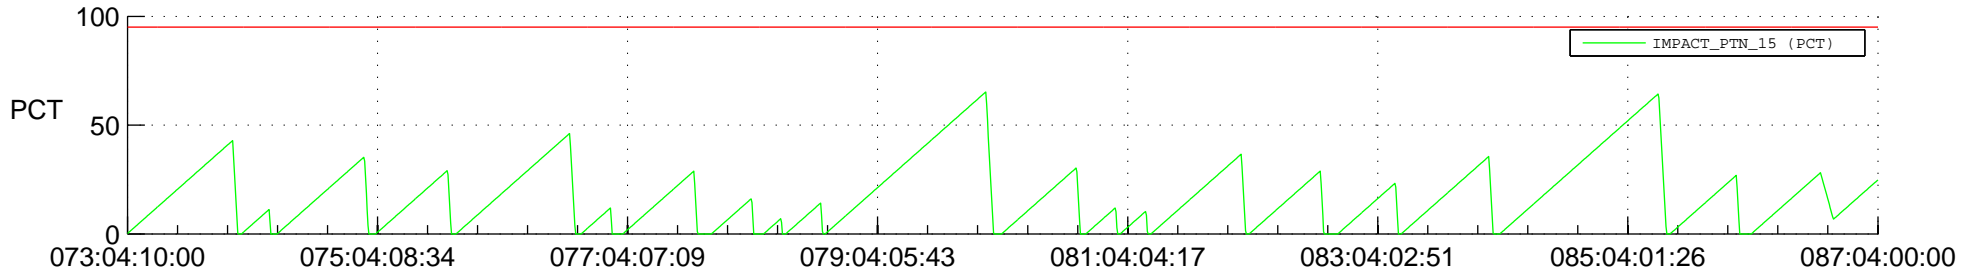

STEREO AHEAD SSR PCT Full Prediction

SWAVES_Percent_Full_Prediction

IMPACT_Percent_Full_Prediction

PLASTIC_Percent_Full_Prediction

Spacecraft_DownLink_Rate

Ground Time (2019:073:04:10:00.000 -2019:087:04:00:00.000)