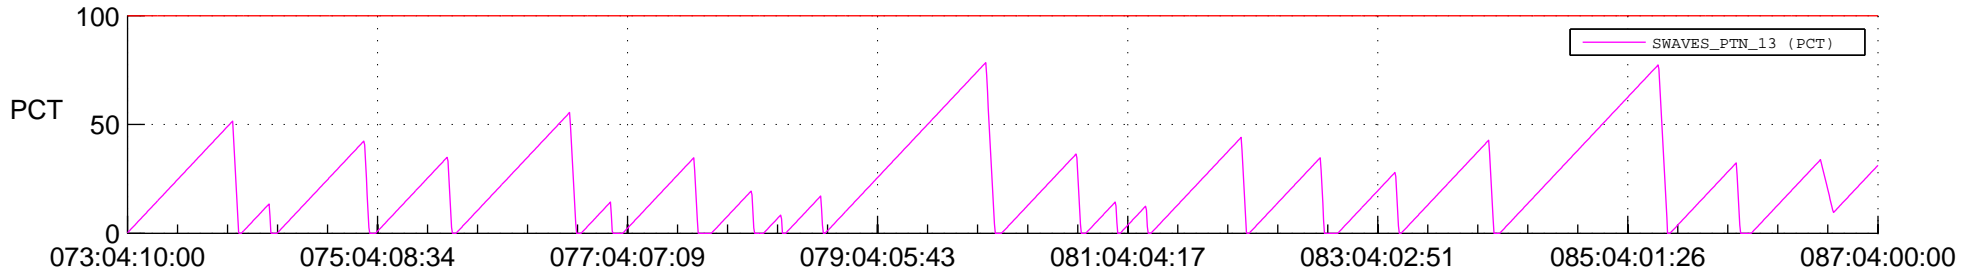

STEREO AHEAD SSR PCT Full Prediction

SWAVES_Percent_Full_Prediction

IMPACT_Percent_Full_Prediction

PLASTIC_Percent_Full_Prediction

Spacecraft_DownLink_Rate

Ground Time (2019:073:04:10:00.000 -2019:087:04:00:00.000)