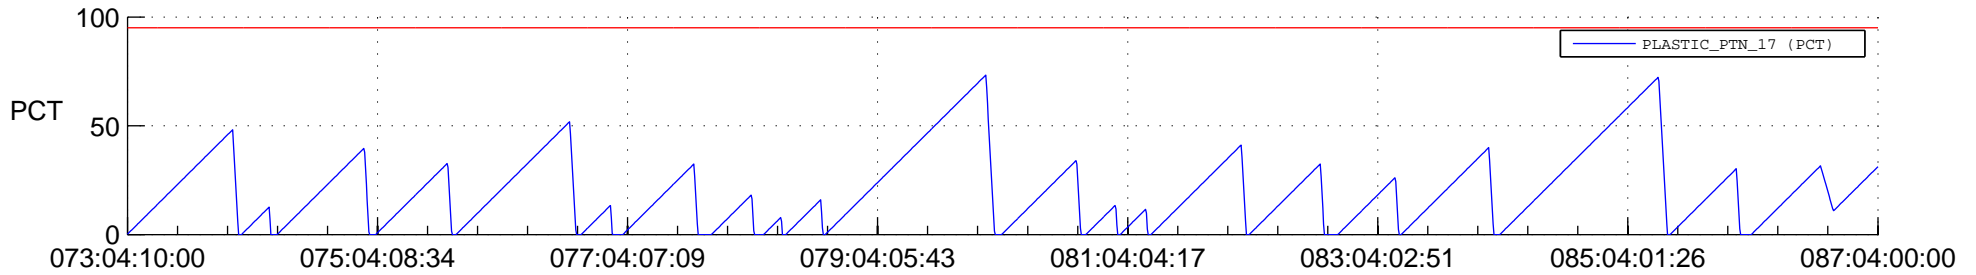

STEREO AHEAD SSR PCT Full Prediction

SWAVES_Percent_Full_Prediction

IMPACT_Percent_Full_Prediction

PLASTIC_Percent_Full_Prediction

Spacecraft_DownLink_Rate

Ground Time (2019:073:04:10:00.000 -2019:087:04:00:00.000)