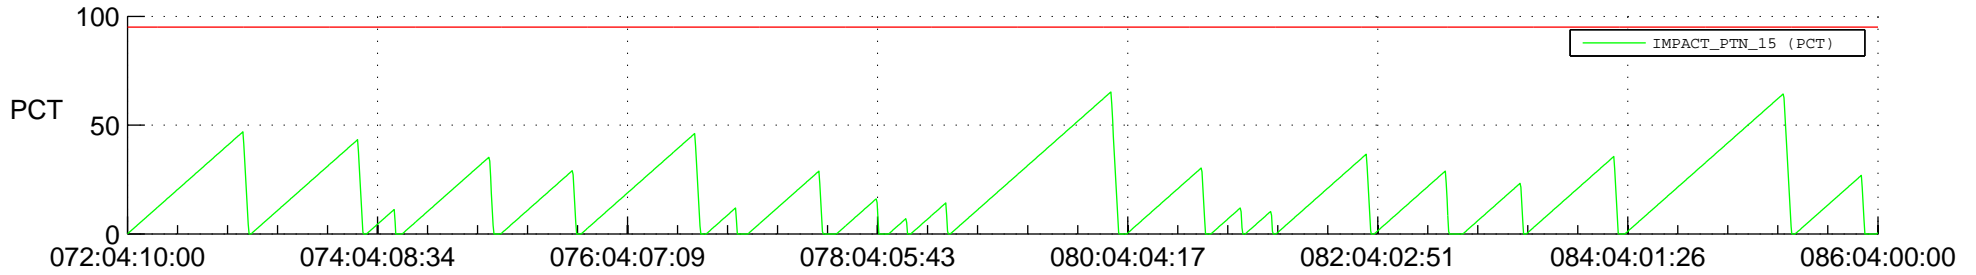

STEREO AHEAD SSR PCT Full Prediction

SWAVES_Percent_Full_Prediction

IMPACT_Percent_Full_Prediction

PLASTIC_Percent_Full_Prediction

Spacecraft_DownLink_Rate

Ground Time (2019:072:04:10:00.000 -2019:086:04:00:00.000)