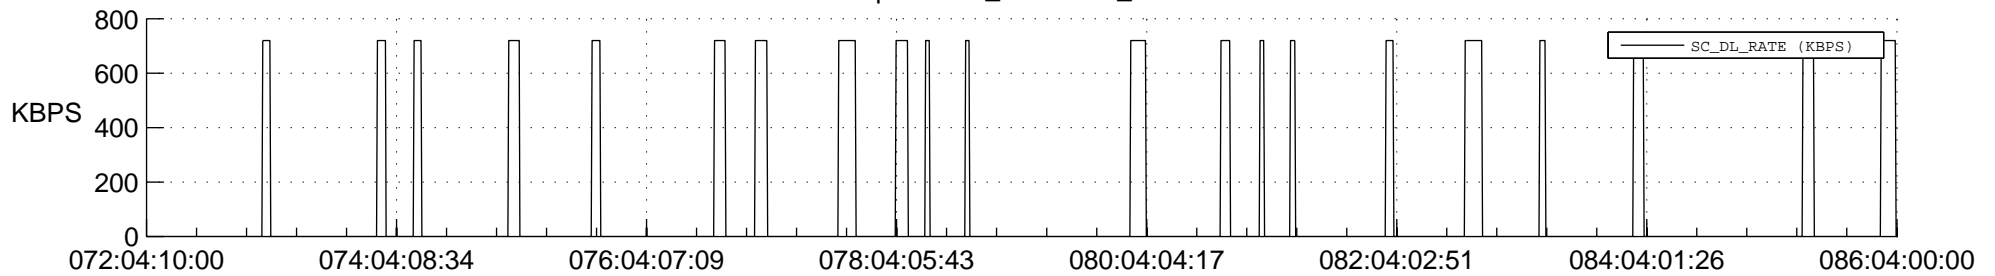

STEREO AHEAD SSR PCT Full Prediction

SWAVES_Percent_Full_Prediction

IMPACT_Percent_Full_Prediction

PLASTIC_Percent_Full_Prediction

Spacecraft_DownLink_Rate

Ground Time (2019:072:04:10:00.000 -2019:086:04:00:00.000)