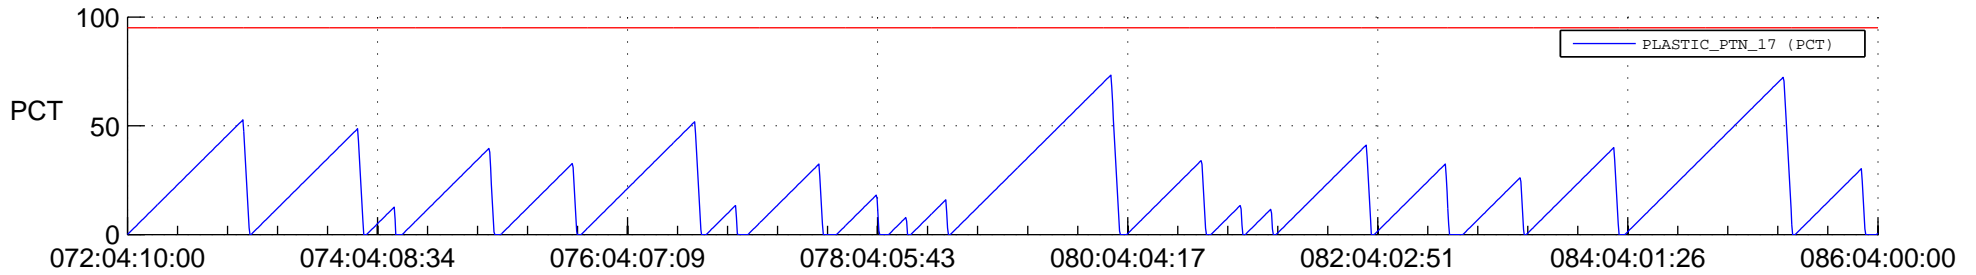

STEREO AHEAD SSR PCT Full Prediction

SWAVES_Percent_Full_Prediction

IMPACT_Percent_Full_Prediction

PLASTIC_Percent_Full_Prediction

Spacecraft_DownLink_Rate

Ground Time (2019:072:04:10:00.000 -2019:086:04:00:00.000)