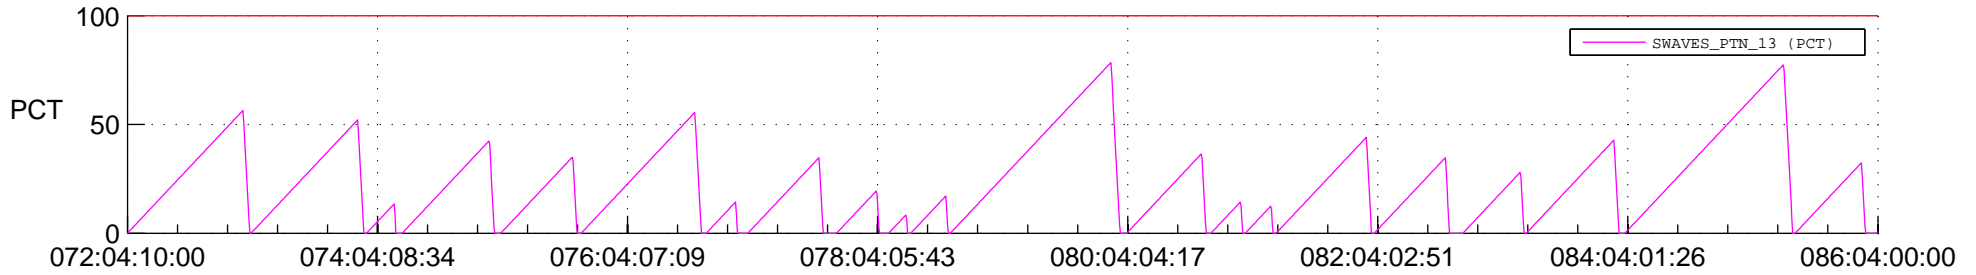

STEREO AHEAD SSR PCT Full Prediction

SWAVES_Percent_Full_Prediction

IMPACT_Percent_Full_Prediction

PLASTIC_Percent_Full_Prediction

Spacecraft_DownLink_Rate

Ground Time (2019:072:04:10:00.000 -2019:086:04:00:00.000)