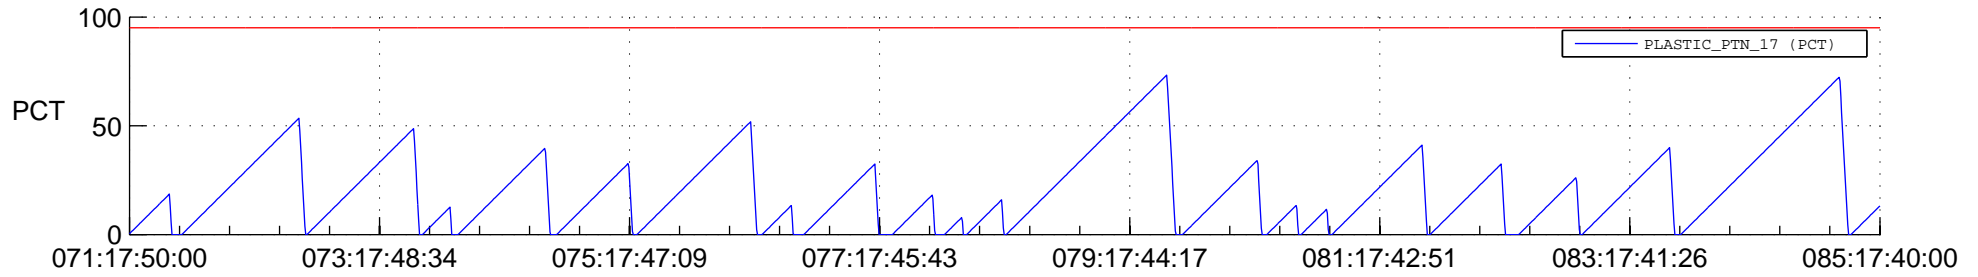

STEREO AHEAD SSR PCT Full Prediction

SWAVES_Percent_Full_Prediction

IMPACT_Percent_Full_Prediction

PLASTIC_Percent_Full_Prediction

Spacecraft_DownLink_Rate