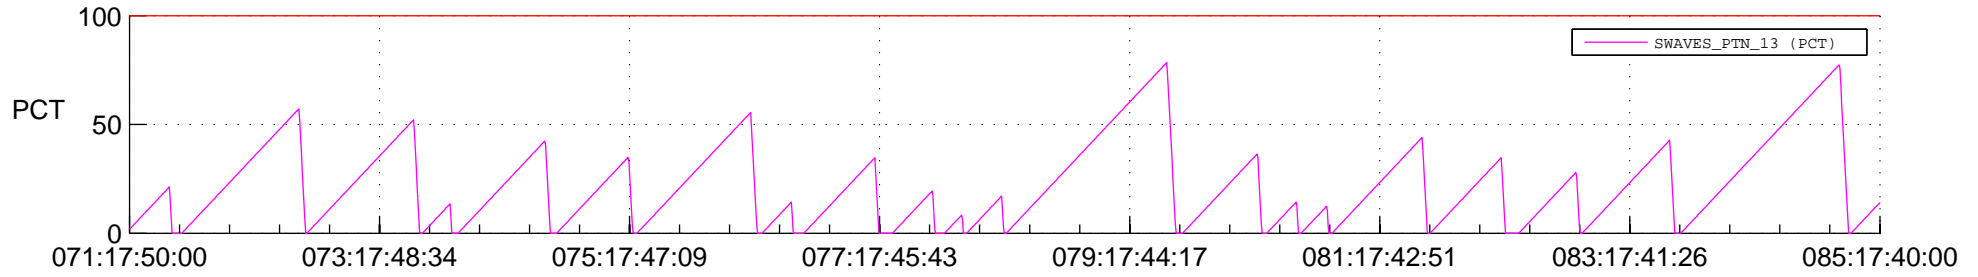

STEREO AHEAD SSR PCT Full Prediction

SWAVES_Percent_Full_Prediction

IMPACT_Percent_Full_Prediction

PLASTIC_Percent_Full_Prediction

Spacecraft_DownLink_Rate