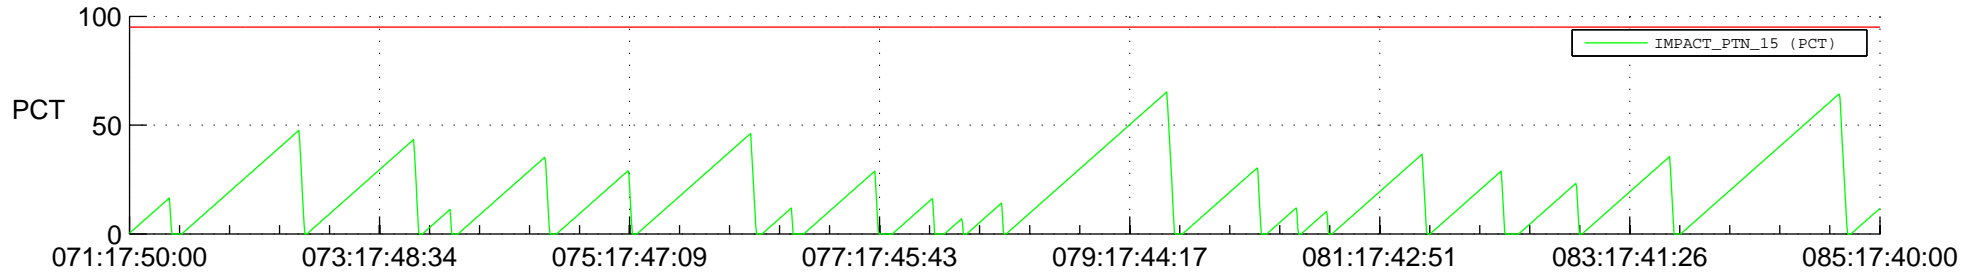

STEREO AHEAD SSR PCT Full Prediction

SWAVES_Percent_Full_Prediction

IMPACT_Percent_Full_Prediction

PLASTIC_Percent_Full_Prediction

Spacecraft_DownLink_Rate