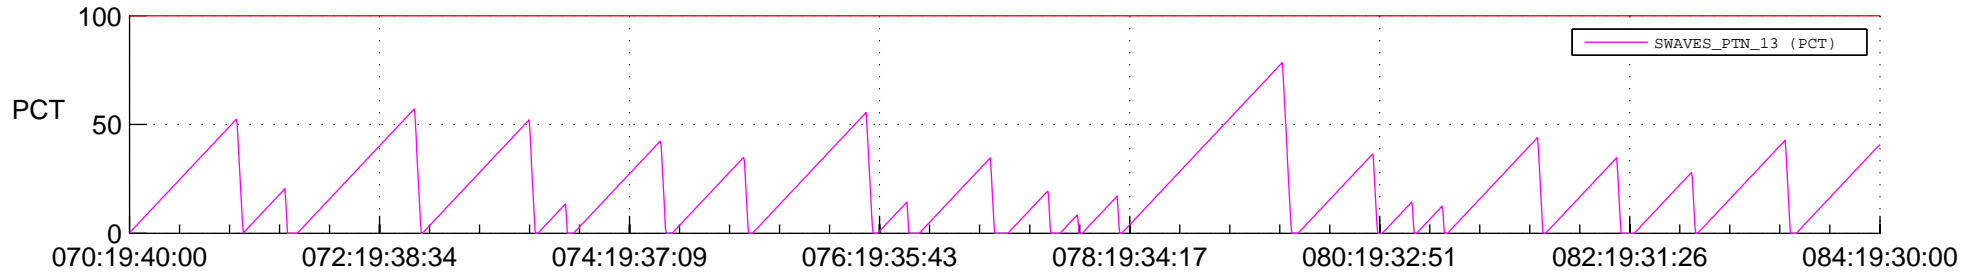

STEREO AHEAD SSR PCT Full Prediction

SWAVES_Percent_Full_Prediction

IMPACT_Percent_Full_Prediction

PLASTIC_Percent_Full_Prediction

Spacecraft_DownLink_Rate