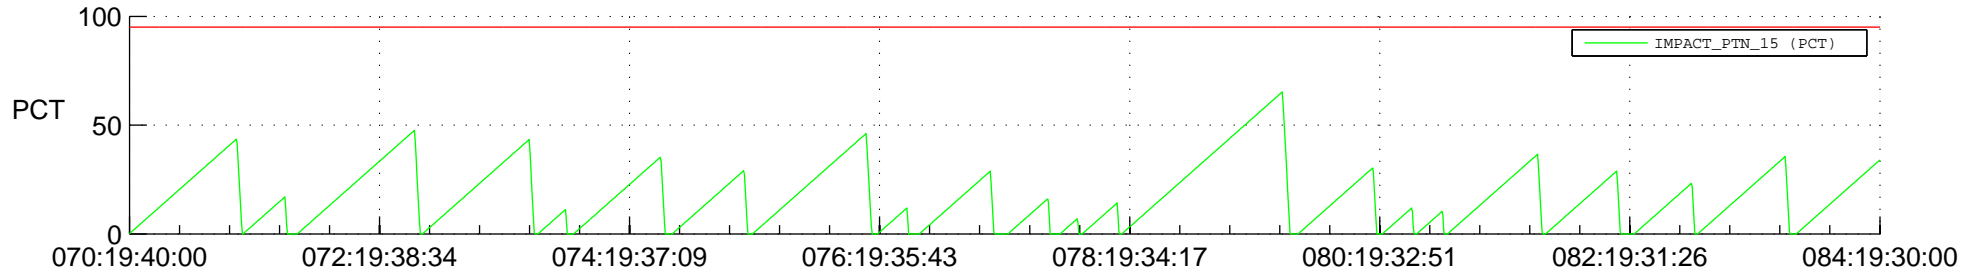

STEREO AHEAD SSR PCT Full Prediction

SWAVES_Percent_Full_Prediction

IMPACT_Percent_Full_Prediction

PLASTIC_Percent_Full_Prediction

Spacecraft_DownLink_Rate