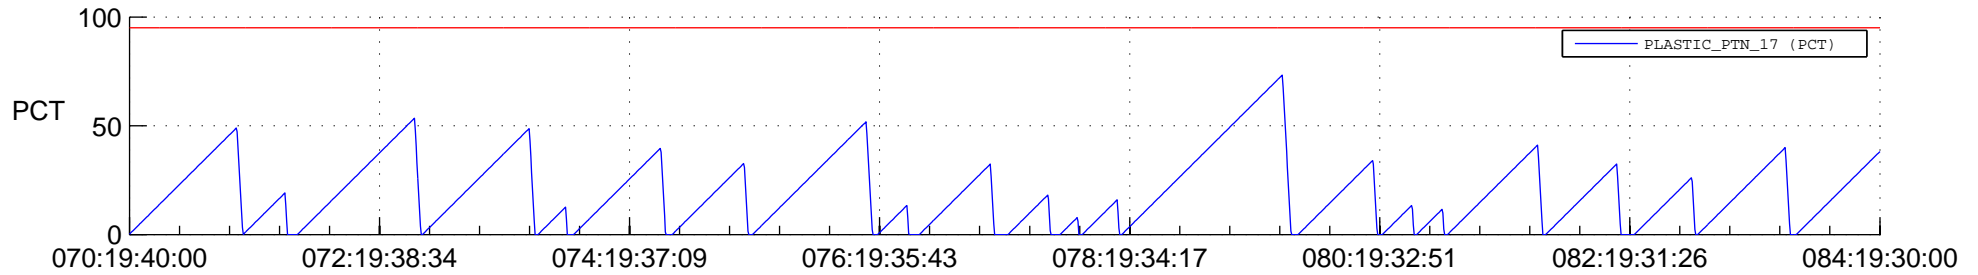

STEREO AHEAD SSR PCT Full Prediction

SWAVES_Percent_Full_Prediction

IMPACT_Percent_Full_Prediction

PLASTIC_Percent_Full_Prediction

Spacecraft_DownLink_Rate