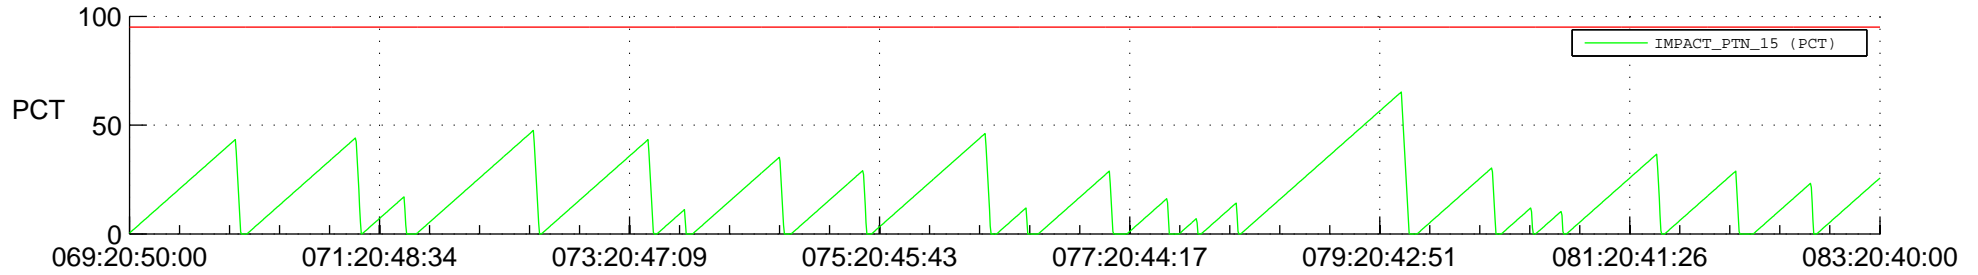

STEREO AHEAD SSR PCT Full Prediction

SWAVES_Percent_Full_Prediction

IMPACT_Percent_Full_Prediction

PLASTIC_Percent_Full_Prediction

Spacecraft_DownLink_Rate

Ground Time (2019:069:20:50:00.000 -2019:083:20:40:00.000)