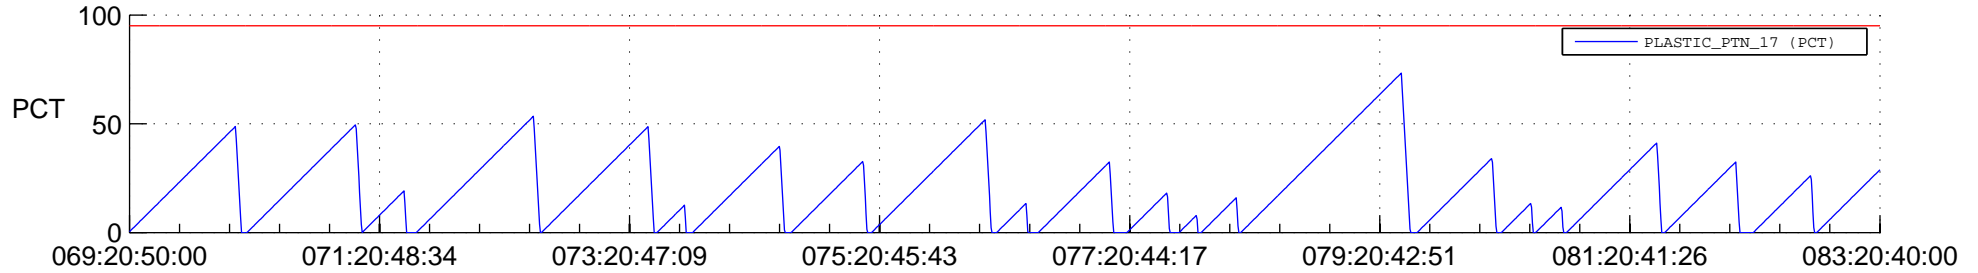

STEREO AHEAD SSR PCT Full Prediction

SWAVES_Percent_Full_Prediction

IMPACT_Percent_Full_Prediction

PLASTIC_Percent_Full_Prediction

Spacecraft_DownLink_Rate

Ground Time (2019:069:20:50:00.000 -2019:083:20:40:00.000)