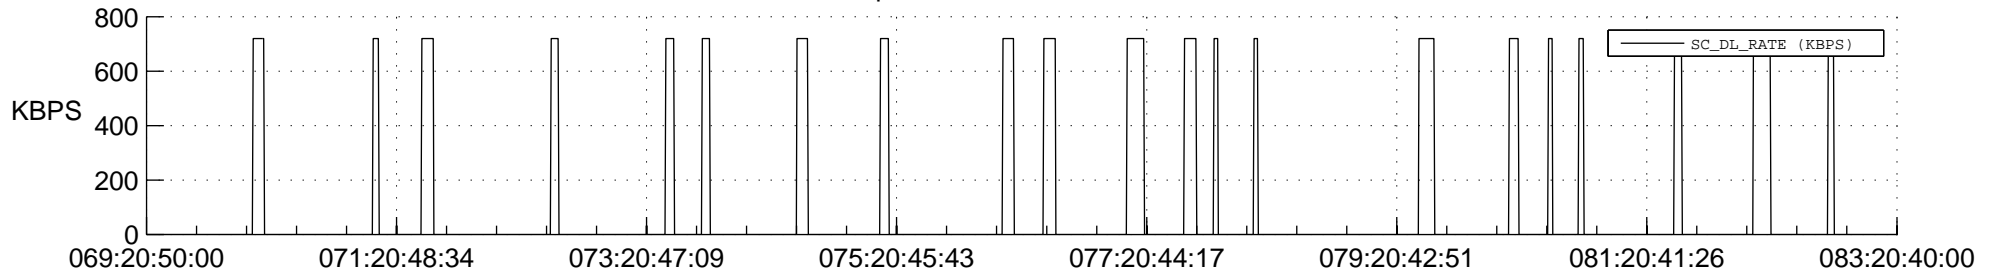

STEREO AHEAD SSR PCT Full Prediction

SWAVES_Percent_Full_Prediction

IMPACT_Percent_Full_Prediction

PLASTIC_Percent_Full_Prediction

Spacecraft_DownLink_Rate

Ground Time (2019:069:20:50:00.000 -2019:083:20:40:00.000)