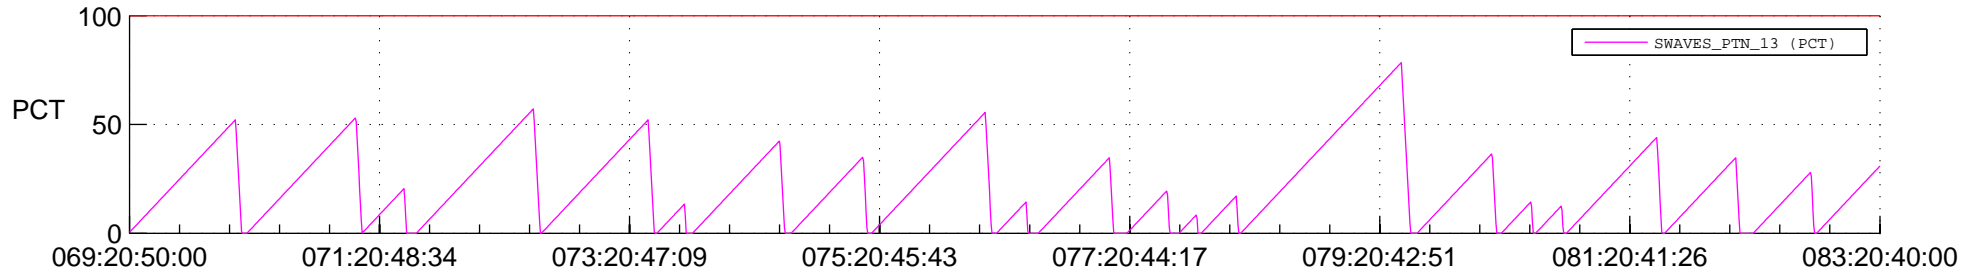

STEREO AHEAD SSR PCT Full Prediction

SWAVES_Percent_Full_Prediction

IMPACT_Percent_Full_Prediction

PLASTIC_Percent_Full_Prediction

Spacecraft_DownLink_Rate

Ground Time (2019:069:20:50:00.000 -2019:083:20:40:00.000)