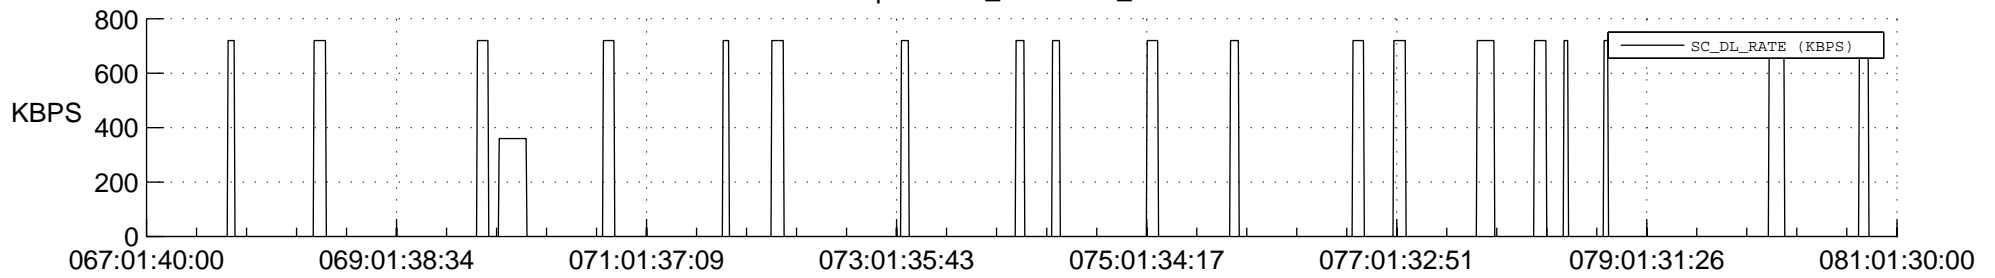

## Spacecraft\_DownLink\_Rate

Ground Time (2019:067:01:40:00.000 -2019:081:01:30:00.000)