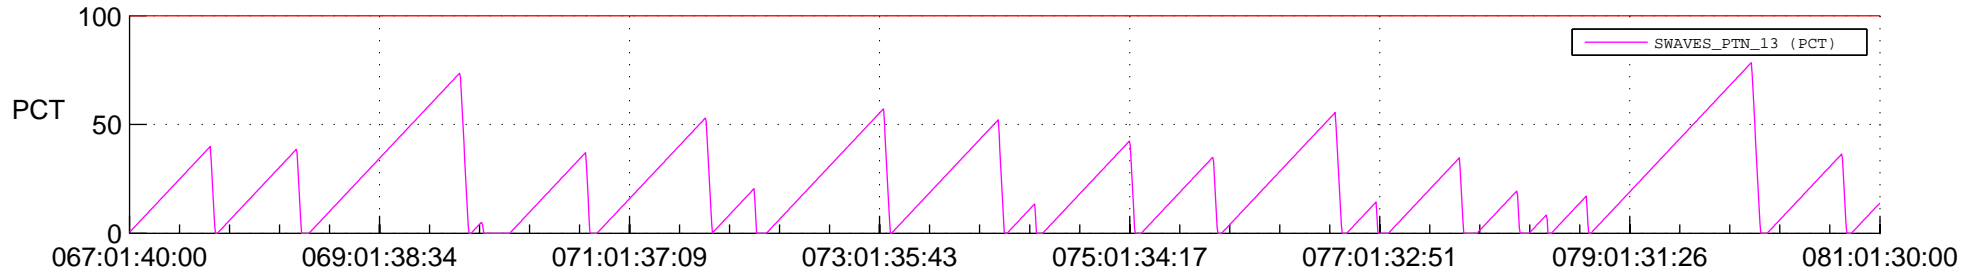

## SWAVES\_Percent\_Full\_Prediction

## Spacecraft\_DownLink\_Rate

Ground Time (2019:067:01:40:00.000 -2019:081:01:30:00.000)