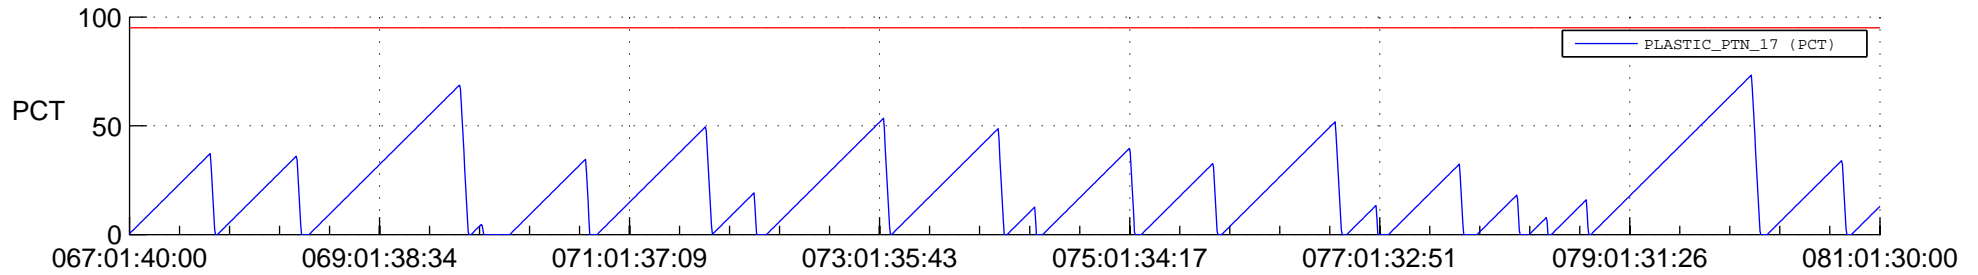

## SWAVES\_Percent\_Full\_Prediction

## Spacecraft\_DownLink\_Rate

Ground Time (2019:067:01:40:00.000 -2019:081:01:30:00.000)