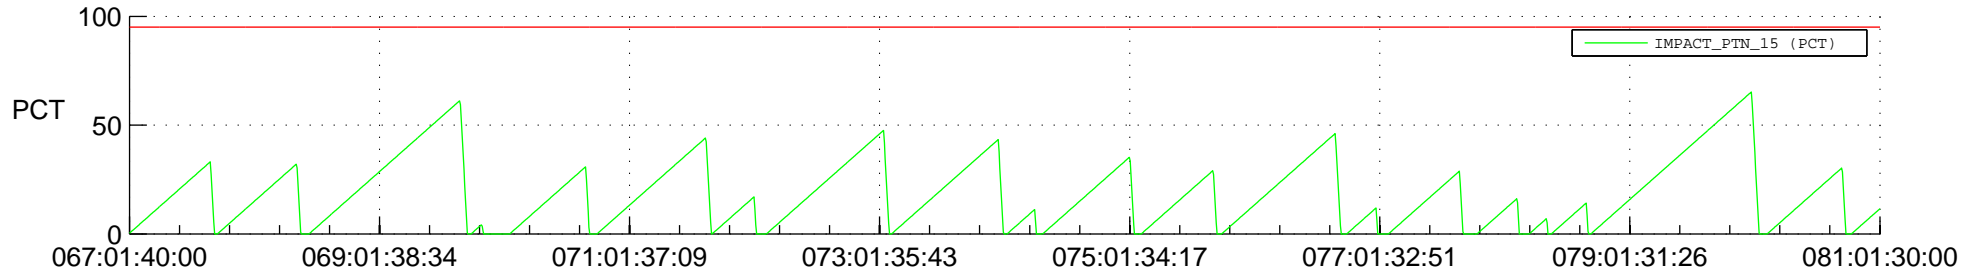

IMPACT_Percent_Full_Prediction