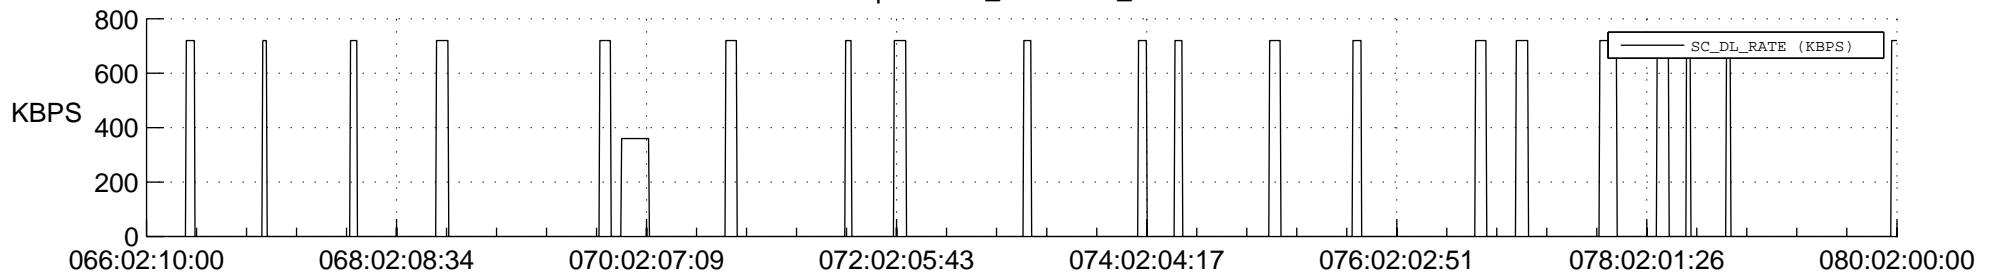

## Spacecraft\_DownLink\_Rate

Ground Time (2019:066:02:10:00.000 - 2019:080:02:00:00.000)