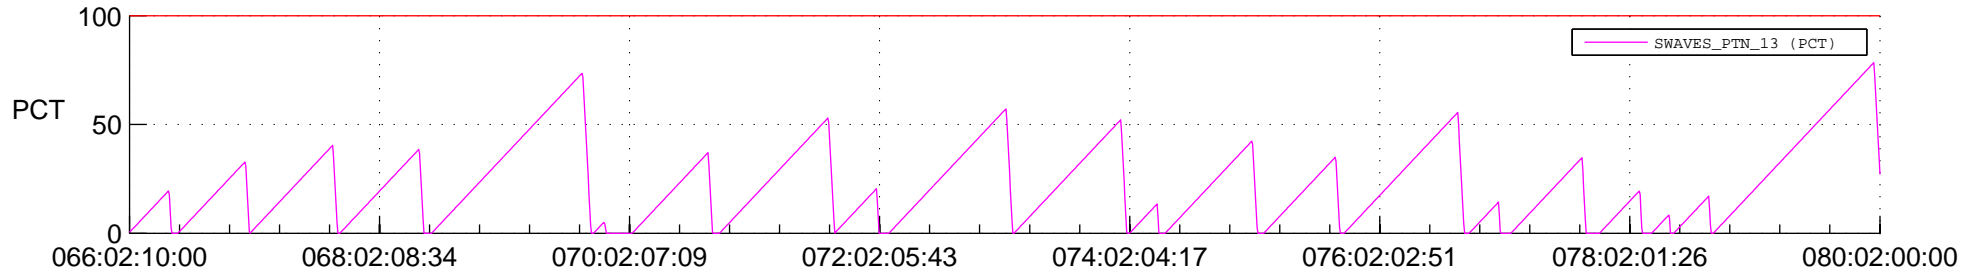

# STEREO AHEAD SSR PCT Full Prediction

## SWAVES\_Percent\_Full\_Prediction

## Spacecraft\_DownLink\_Rate

Ground Time (2019:066:02:10:00.000 - 2019:080:02:00:00.000)