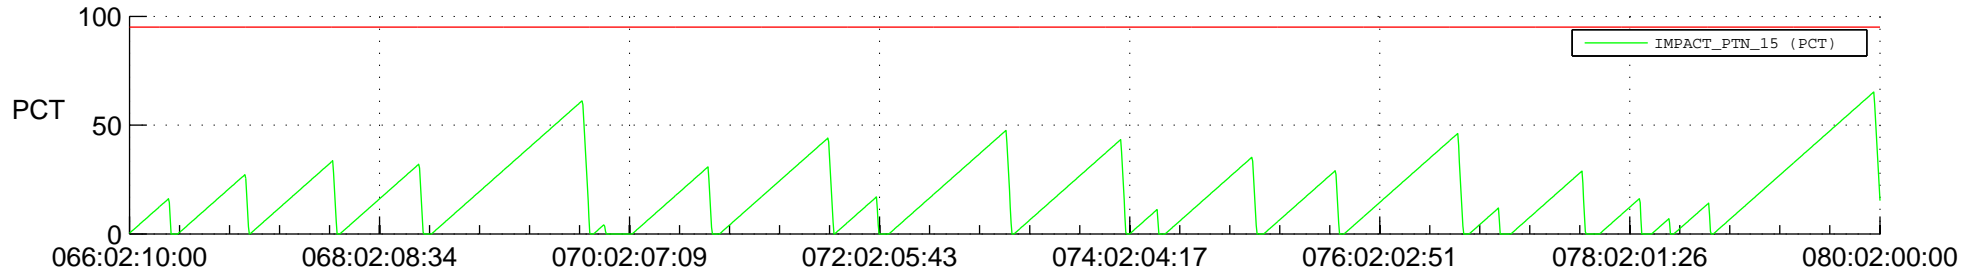

IMPACT_Percent_Full_Prediction