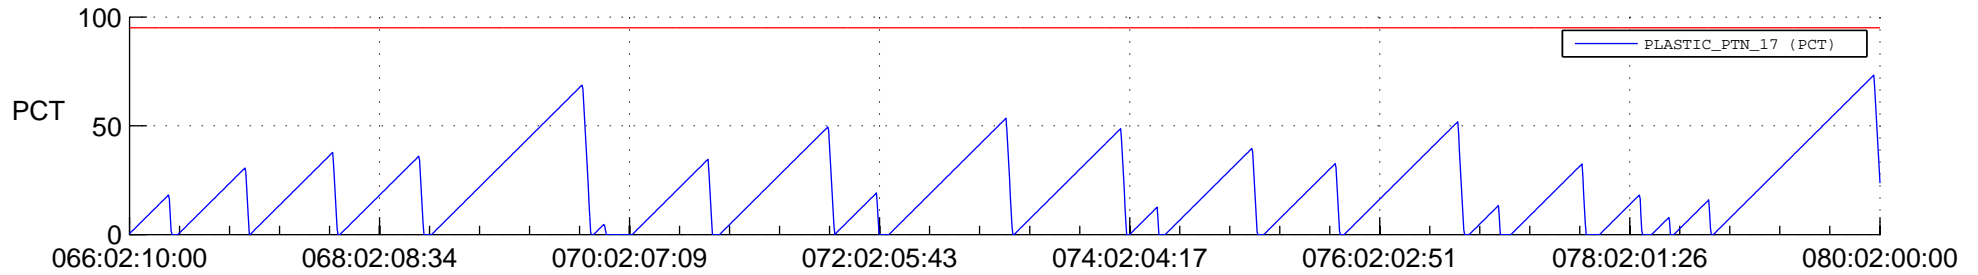

# STEREO AHEAD SSR PCT Full Prediction

## SWAVES\_Percent\_Full\_Prediction

## Spacecraft\_DownLink\_Rate

Ground Time (2019:066:02:10:00.000 - 2019:080:02:00:00.000)