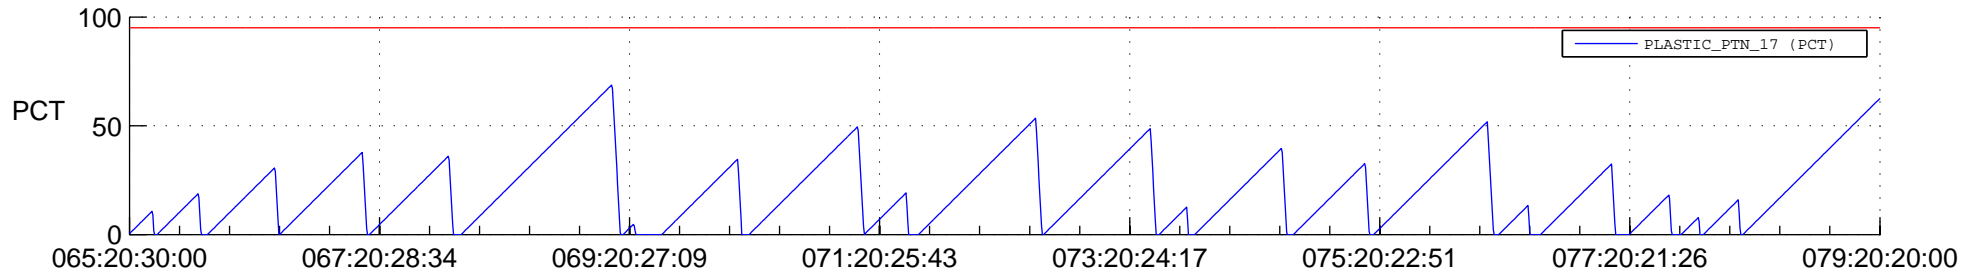

STEREO AHEAD SSR PCT Full Prediction

SWAVES_Percent_Full_Prediction

IMPACT_Percent_Full_Prediction

PLASTIC_Percent_Full_Prediction

Spacecraft_DownLink_Rate

Ground Time (2019:065:20:30:00.000 -2019:079:20:20:00.000)