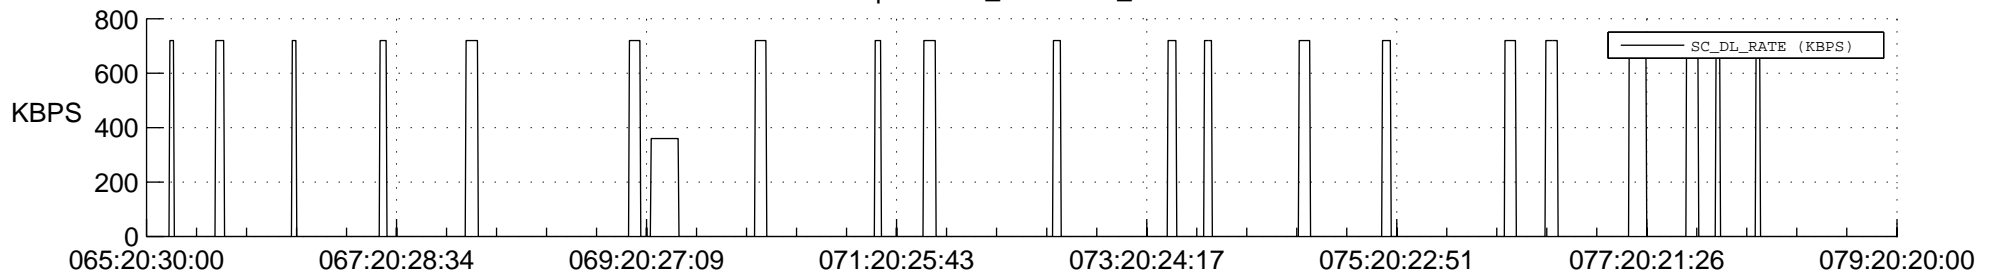

STEREO AHEAD SSR PCT Full Prediction

SWAVES_Percent_Full_Prediction

IMPACT_Percent_Full_Prediction

PLASTIC_Percent_Full_Prediction

Spacecraft_DownLink_Rate

Ground Time (2019:065:20:30:00.000 -2019:079:20:20:00.000)