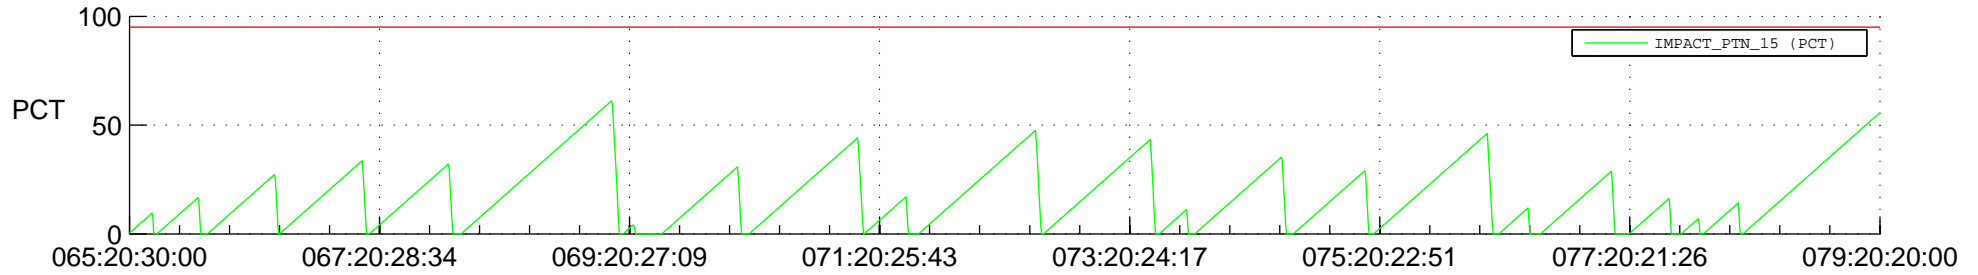

STEREO AHEAD SSR PCT Full Prediction

SWAVES_Percent_Full_Prediction

IMPACT_Percent_Full_Prediction

PLASTIC_Percent_Full_Prediction

Spacecraft_DownLink_Rate

Ground Time (2019:065:20:30:00.000 -2019:079:20:20:00.000)