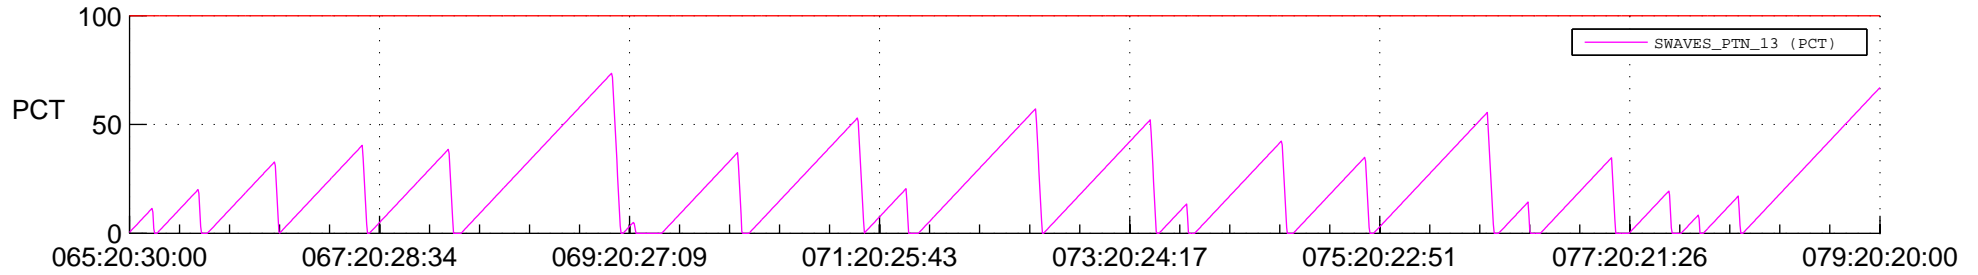

STEREO AHEAD SSR PCT Full Prediction

SWAVES_Percent_Full_Prediction

IMPACT_Percent_Full_Prediction

PLASTIC_Percent_Full_Prediction

Spacecraft_DownLink_Rate

Ground Time (2019:065:20:30:00.000 -2019:079:20:20:00.000)