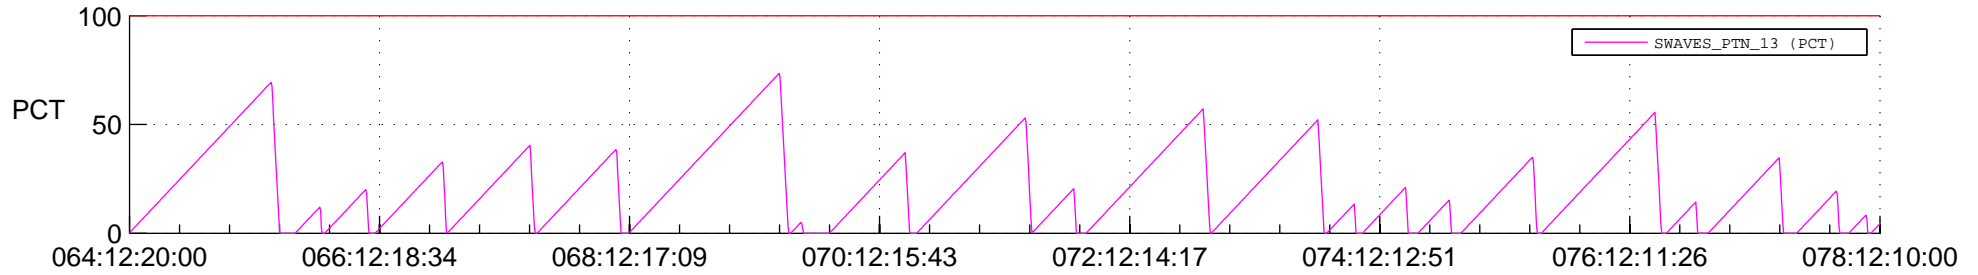

## SWAVES\_Percent\_Full\_Prediction

## Spacecraft\_DownLink\_Rate

Ground Time (2019:064:12:20:00.000 -2019:078:12:10:00.000)