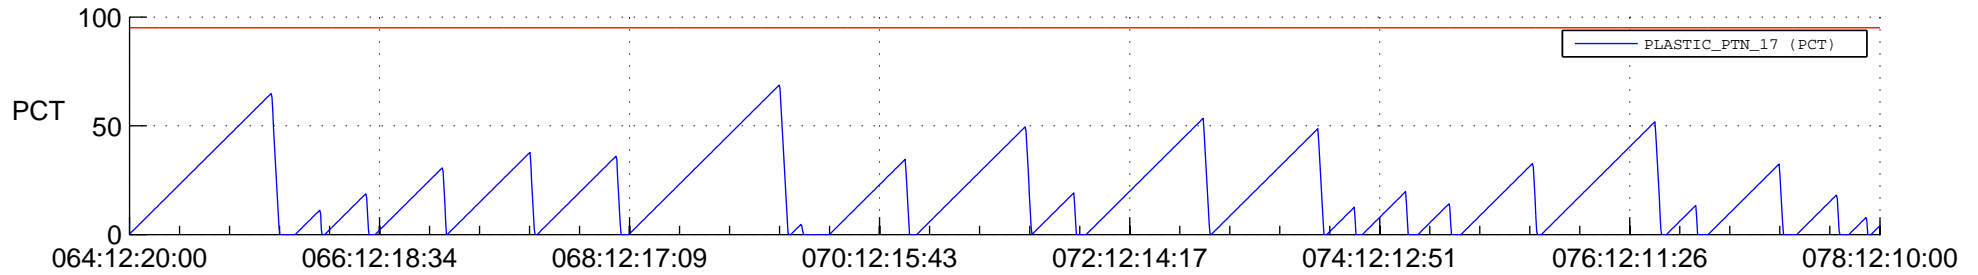

## SWAVES\_Percent\_Full\_Prediction

## Spacecraft\_DownLink\_Rate

Ground Time (2019:064:12:20:00.000 -2019:078:12:10:00.000)