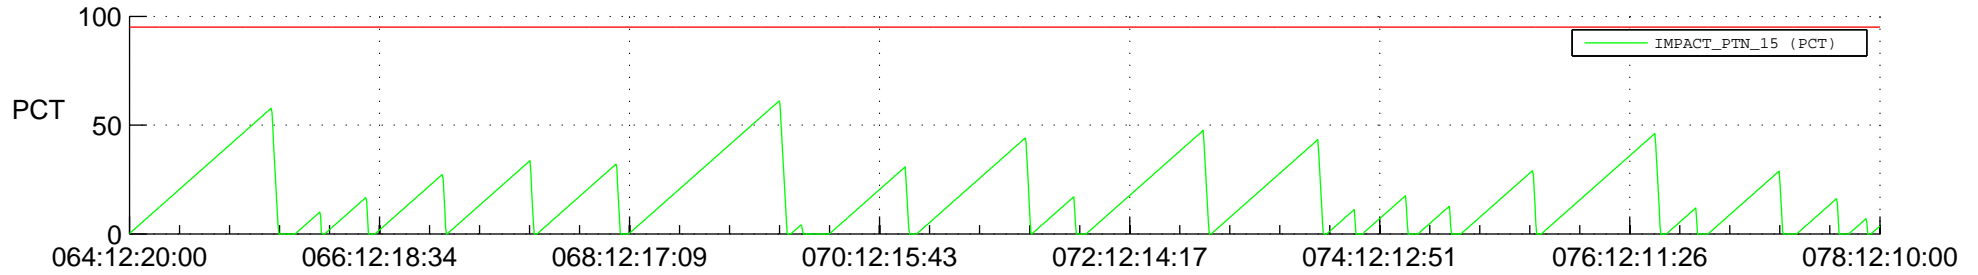

IMPACT_Percent_Full_Prediction