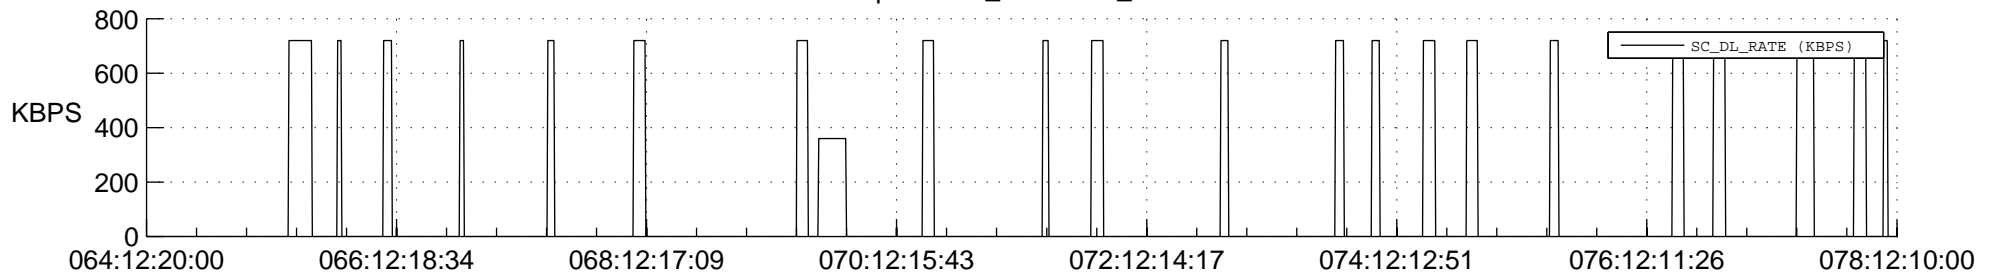

## Spacecraft\_DownLink\_Rate

Ground Time (2019:064:12:20:00.000 -2019:078:12:10:00.000)