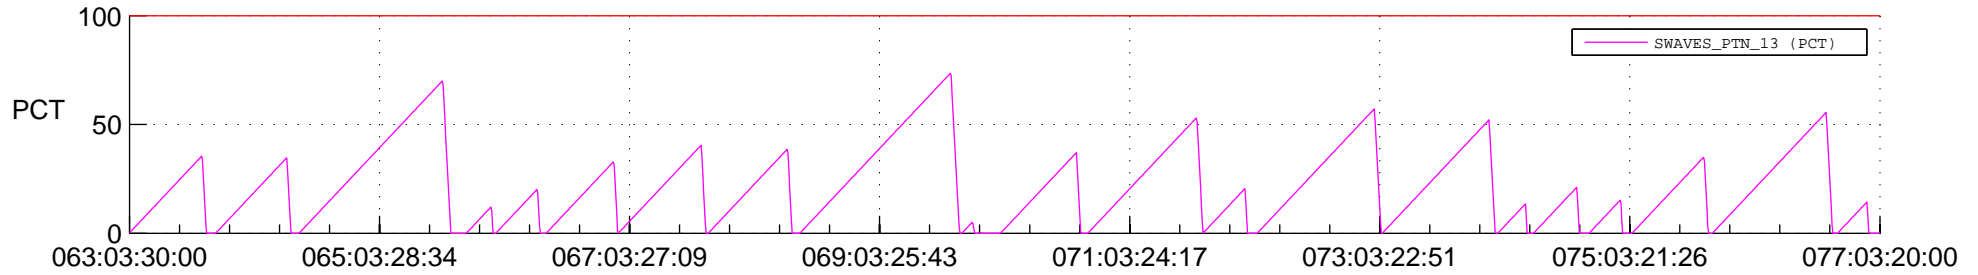

## SWAVES\_Percent\_Full\_Prediction

## Spacecraft\_DownLink\_Rate

Ground Time (2019:063:03:30:00.000 -2019:077:03:20:00.000)