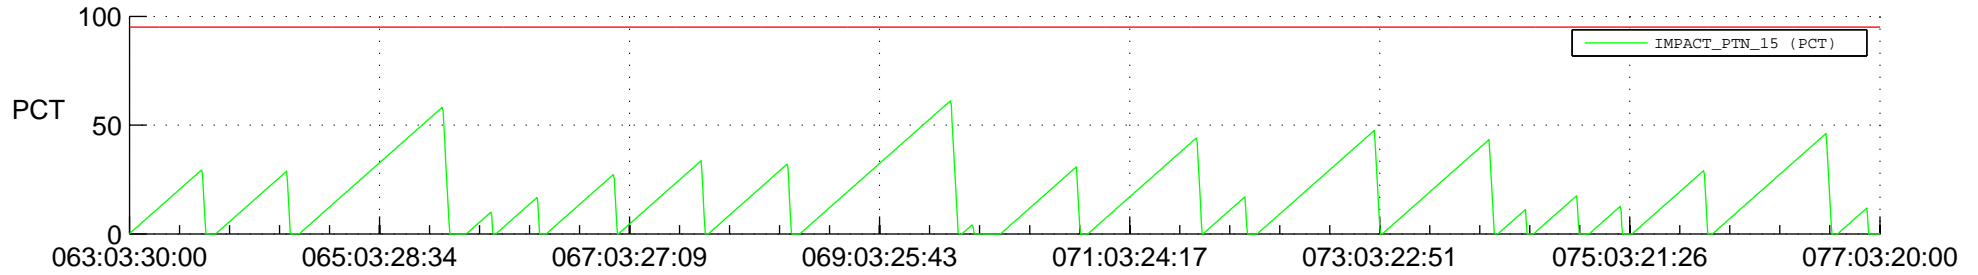

IMPACT_Percent_Full_Prediction