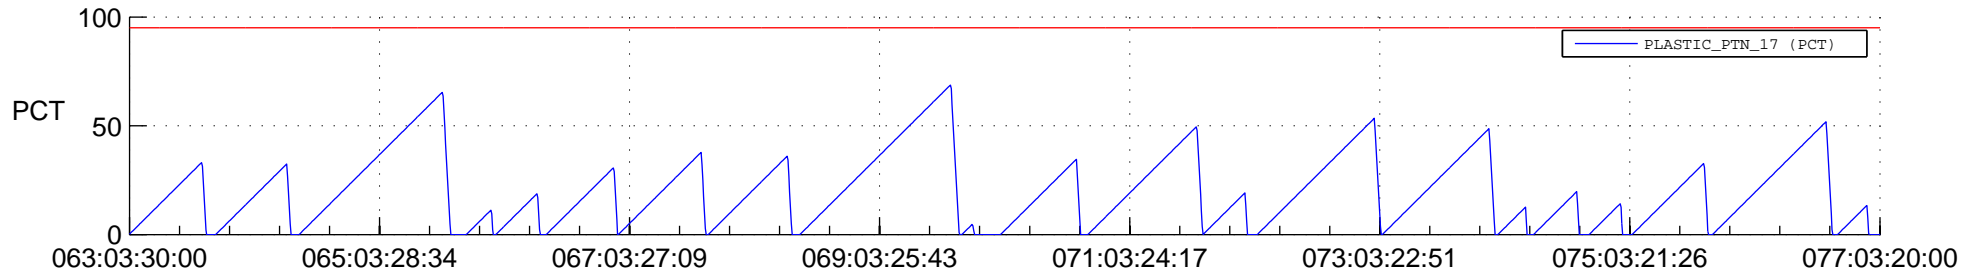

## SWAVES\_Percent\_Full\_Prediction

## Spacecraft\_DownLink\_Rate

Ground Time (2019:063:03:30:00.000 -2019:077:03:20:00.000)