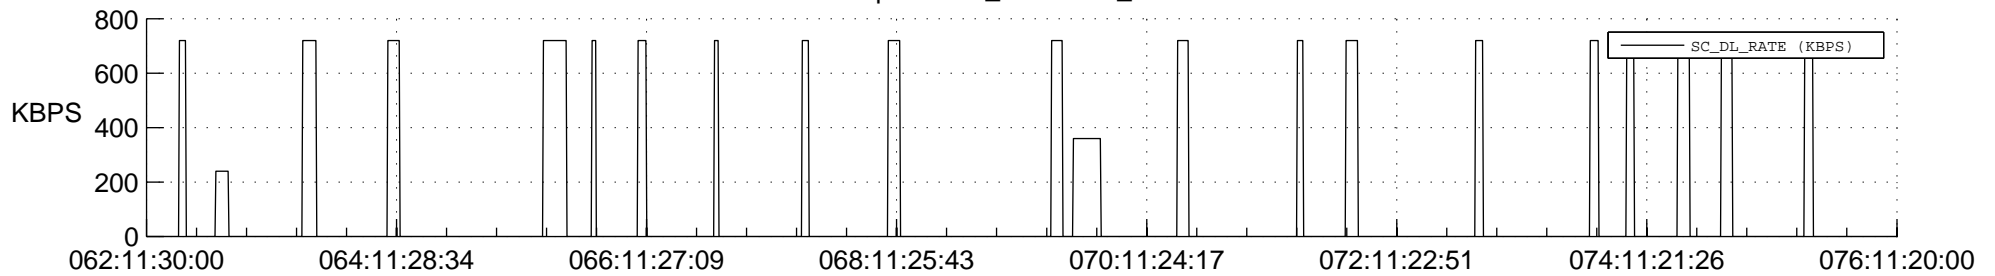

STEREO AHEAD SSR PCT Full Prediction

SWAVES_Percent_Full_Prediction

IMPACT_Percent_Full_Prediction

PLASTIC_Percent_Full_Prediction

Spacecraft_DownLink_Rate

Ground Time (2019:062:11:30:00.000 -2019:076:11:20:00.000)