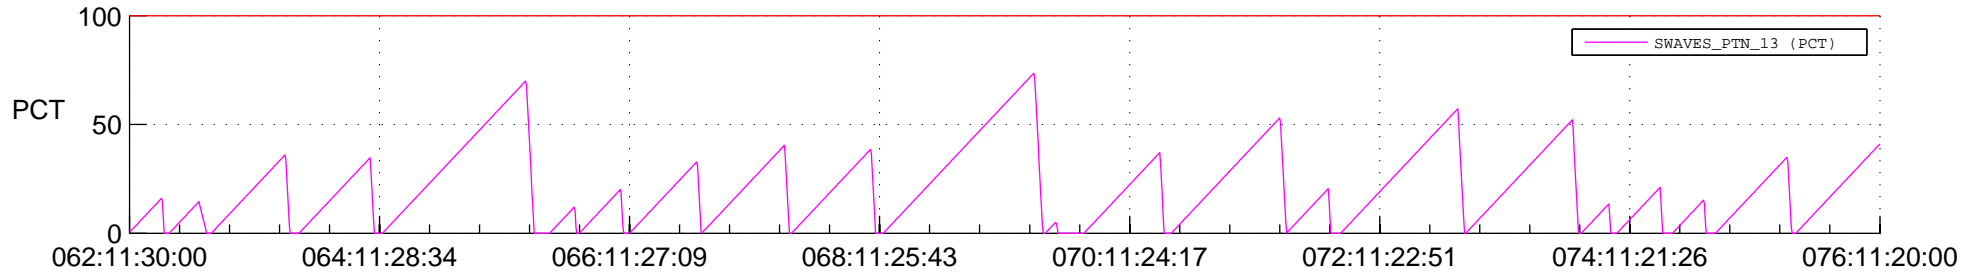

STEREO AHEAD SSR PCT Full Prediction

SWAVES_Percent_Full_Prediction

IMPACT_Percent_Full_Prediction

PLASTIC_Percent_Full_Prediction

Spacecraft_DownLink_Rate

Ground Time (2019:062:11:30:00.000 -2019:076:11:20:00.000)