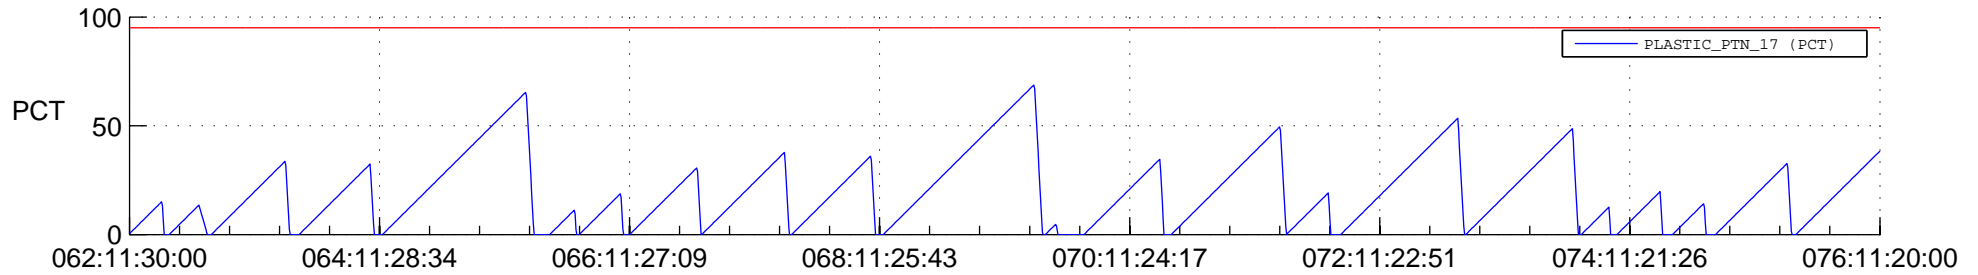

STEREO AHEAD SSR PCT Full Prediction

SWAVES_Percent_Full_Prediction

IMPACT_Percent_Full_Prediction

PLASTIC_Percent_Full_Prediction

Spacecraft_DownLink_Rate

Ground Time (2019:062:11:30:00.000 -2019:076:11:20:00.000)