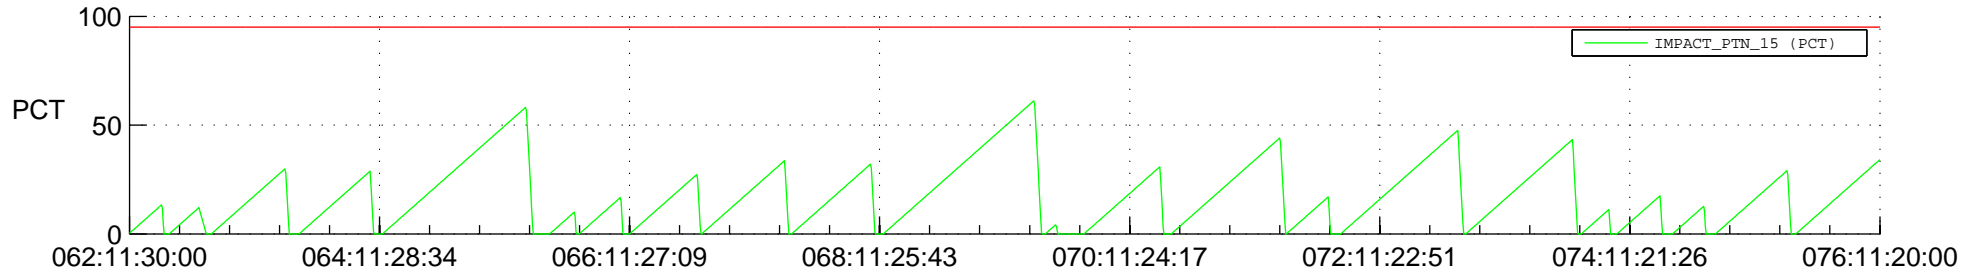

STEREO AHEAD SSR PCT Full Prediction

SWAVES_Percent_Full_Prediction

IMPACT_Percent_Full_Prediction

PLASTIC_Percent_Full_Prediction

Spacecraft_DownLink_Rate

Ground Time (2019:062:11:30:00.000 -2019:076:11:20:00.000)