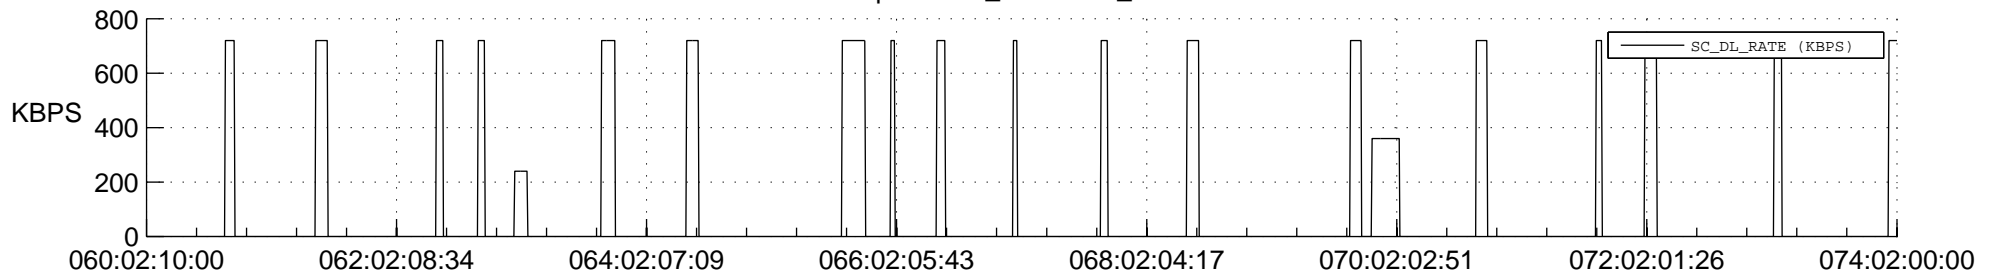

STEREO AHEAD SSR PCT Full Prediction

SWAVES_Percent_Full_Prediction

IMPACT_Percent_Full_Prediction

PLASTIC_Percent_Full_Prediction

Spacecraft_DownLink_Rate

Ground Time (2019:060:02:10:00.000 -2019:074:02:00:00.000)