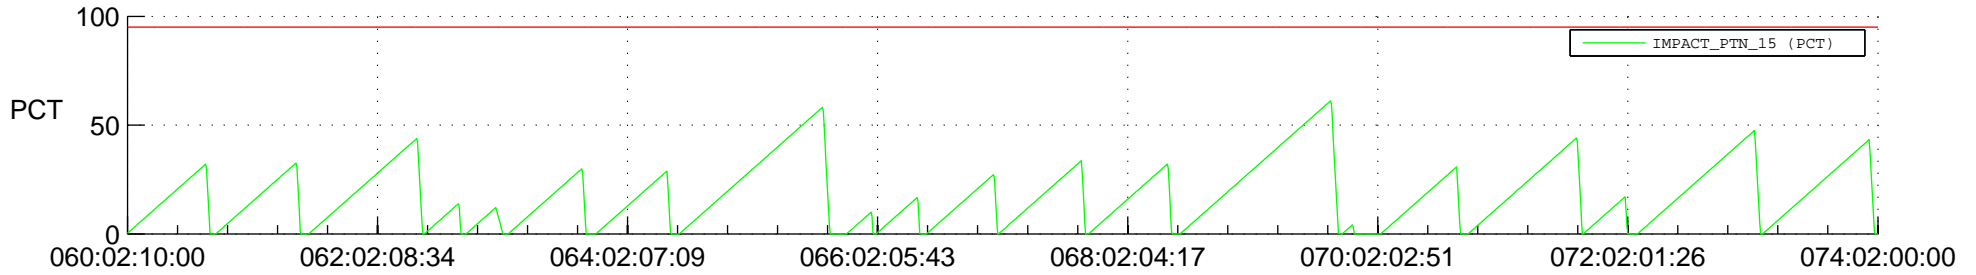

STEREO AHEAD SSR PCT Full Prediction

SWAVES_Percent_Full_Prediction

IMPACT_Percent_Full_Prediction

PLASTIC_Percent_Full_Prediction

Spacecraft_DownLink_Rate

Ground Time (2019:060:02:10:00.000 -2019:074:02:00:00.000)