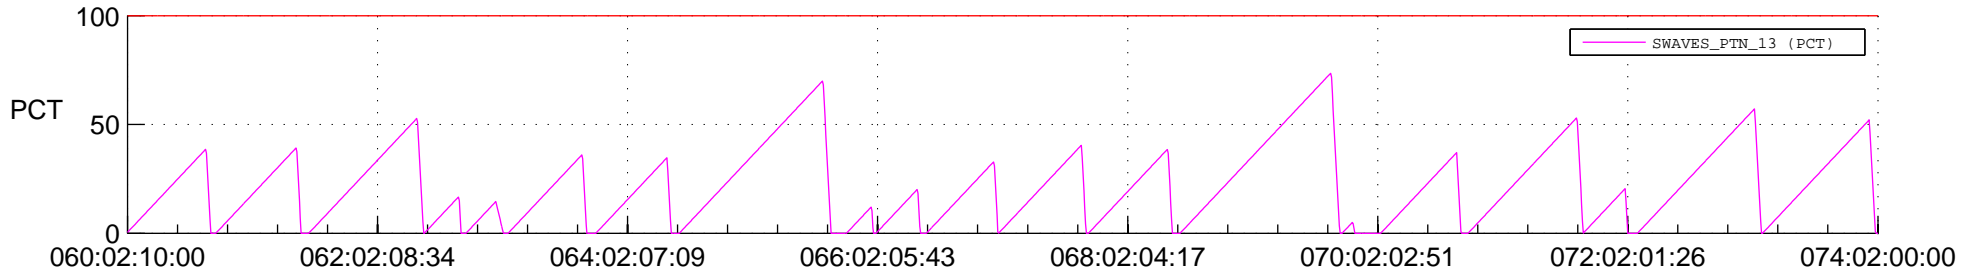

STEREO AHEAD SSR PCT Full Prediction

SWAVES_Percent_Full_Prediction

IMPACT_Percent_Full_Prediction

PLASTIC_Percent_Full_Prediction

Spacecraft_DownLink_Rate

Ground Time (2019:060:02:10:00.000 -2019:074:02:00:00.000)