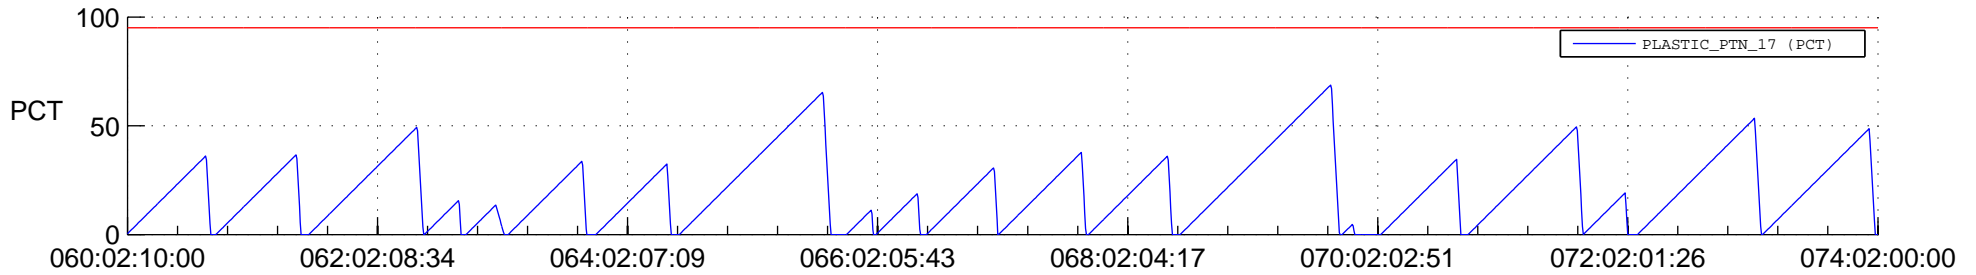

STEREO AHEAD SSR PCT Full Prediction

SWAVES_Percent_Full_Prediction

IMPACT_Percent_Full_Prediction

PLASTIC_Percent_Full_Prediction

Spacecraft_DownLink_Rate

Ground Time (2019:060:02:10:00.000 -2019:074:02:00:00.000)