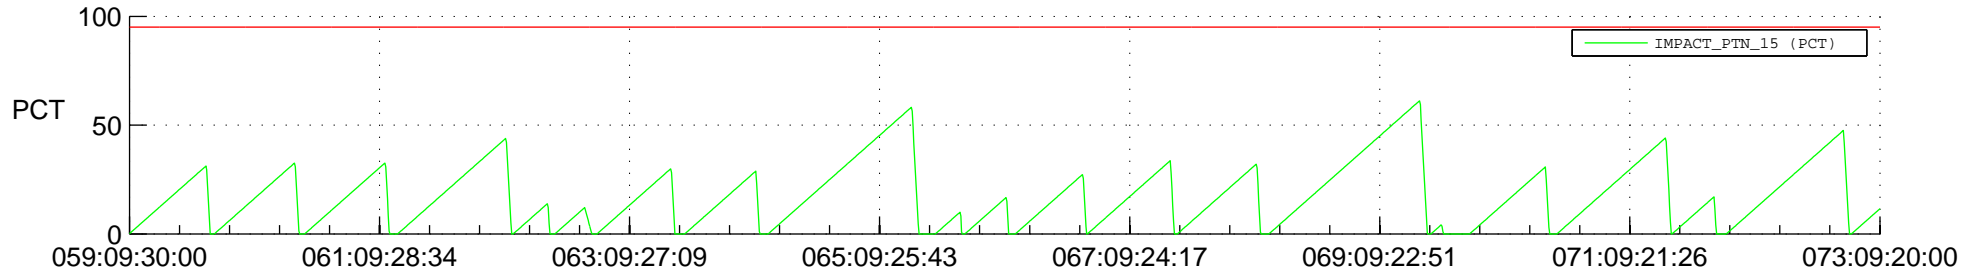

IMPACT_Percent_Full_Prediction