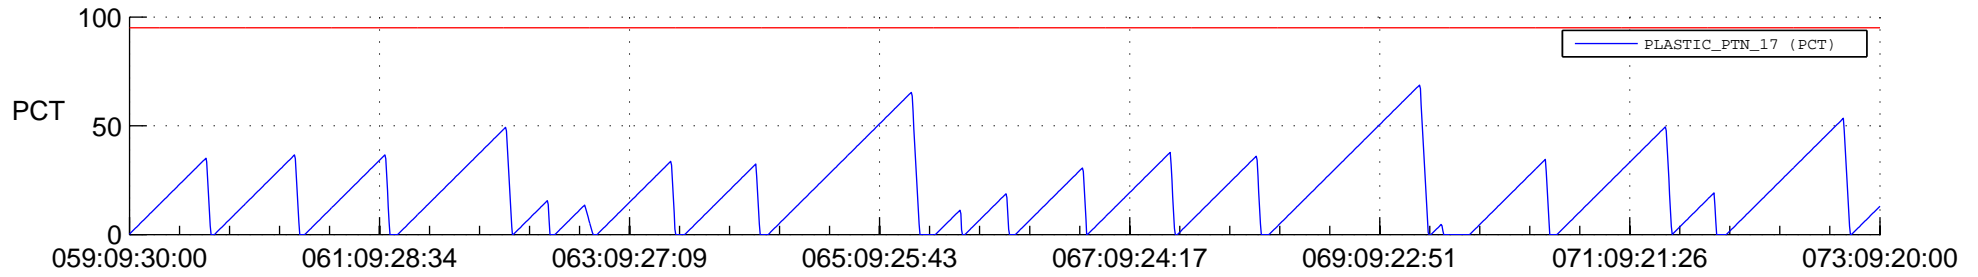

PLASTIC_Percent_Full_Prediction