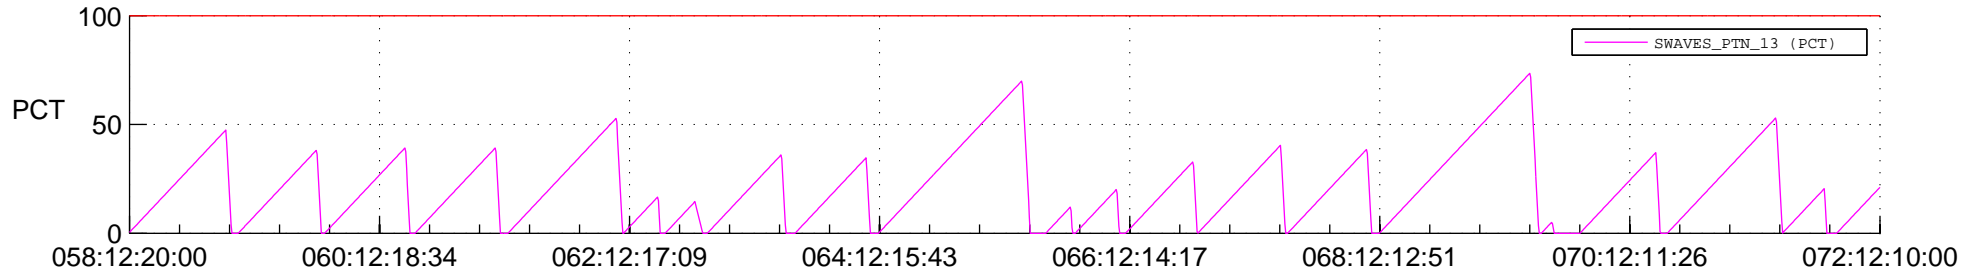

STEREO AHEAD SSR PCT Full Prediction

SWAVES_Percent_Full_Prediction

IMPACT_Percent_Full_Prediction

PLASTIC_Percent_Full_Prediction

Spacecraft_DownLink_Rate