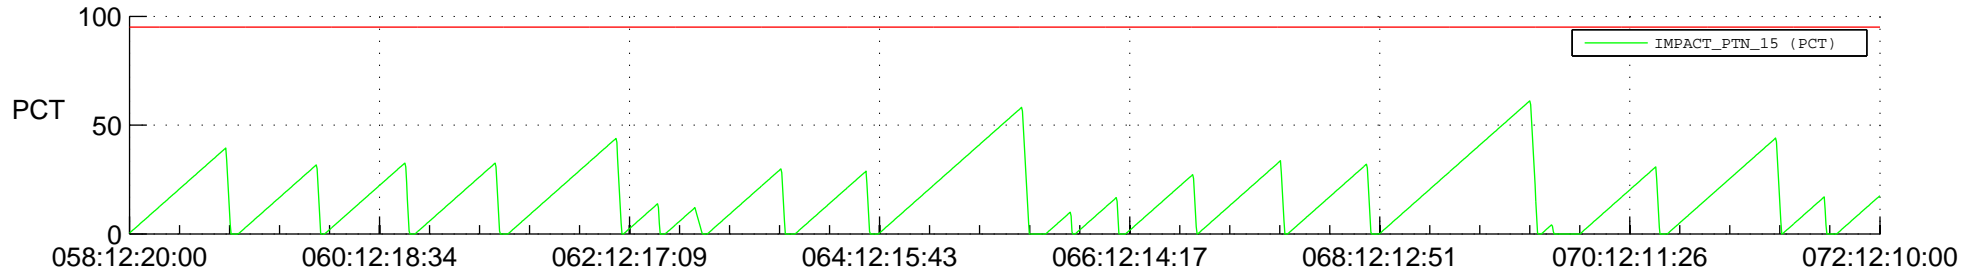

STEREO AHEAD SSR PCT Full Prediction

SWAVES_Percent_Full_Prediction

IMPACT_Percent_Full_Prediction

PLASTIC_Percent_Full_Prediction

Spacecraft_DownLink_Rate