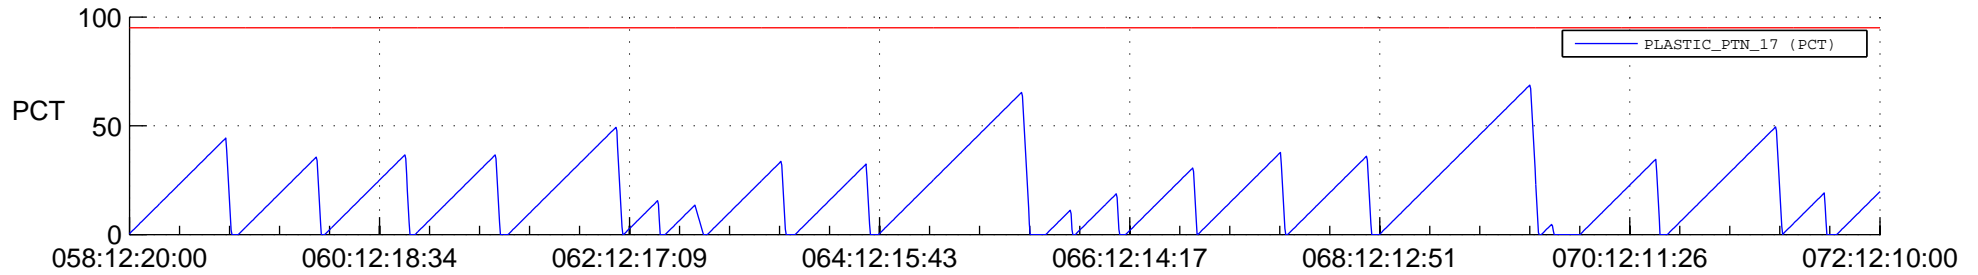

STEREO AHEAD SSR PCT Full Prediction

SWAVES_Percent_Full_Prediction

IMPACT_Percent_Full_Prediction

PLASTIC_Percent_Full_Prediction

Spacecraft_DownLink_Rate