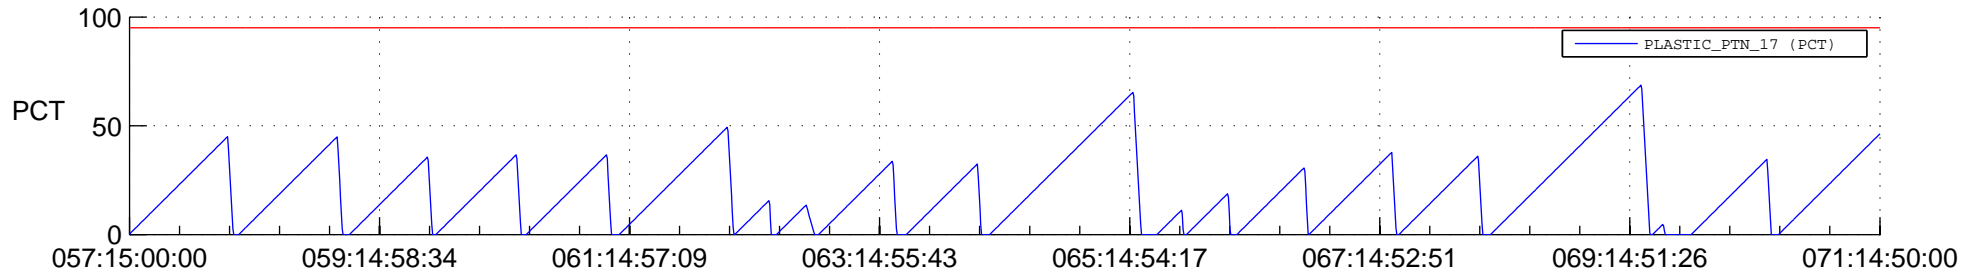

STEREO AHEAD SSR PCT Full Prediction

SWAVES_Percent_Full_Prediction

IMPACT_Percent_Full_Prediction

PLASTIC_Percent_Full_Prediction

Spacecraft_DownLink_Rate

Ground Time (2019:057:15:00:00.000 -2019:071:14:50:00.000)