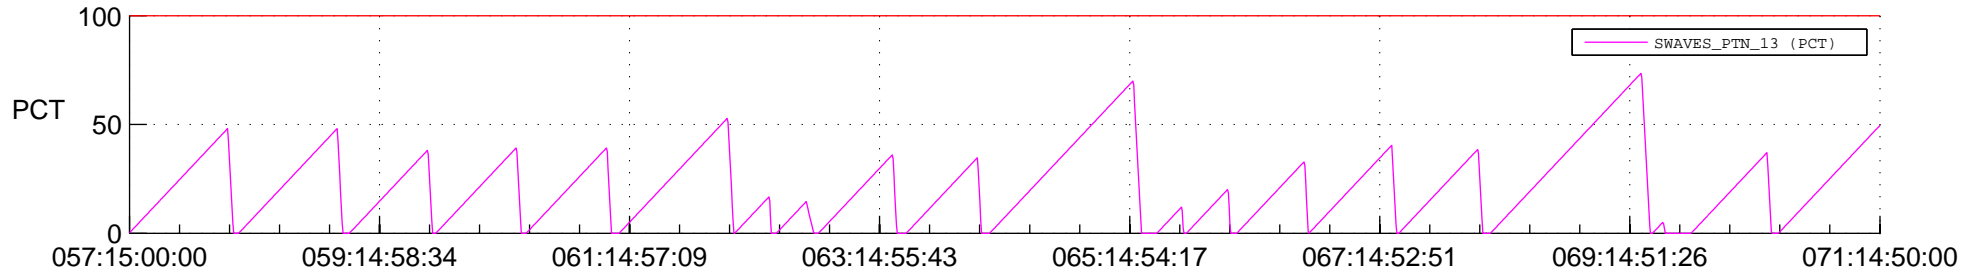

STEREO AHEAD SSR PCT Full Prediction

SWAVES_Percent_Full_Prediction

IMPACT_Percent_Full_Prediction

PLASTIC_Percent_Full_Prediction

Spacecraft_DownLink_Rate

Ground Time (2019:057:15:00:00.000 -2019:071:14:50:00.000)