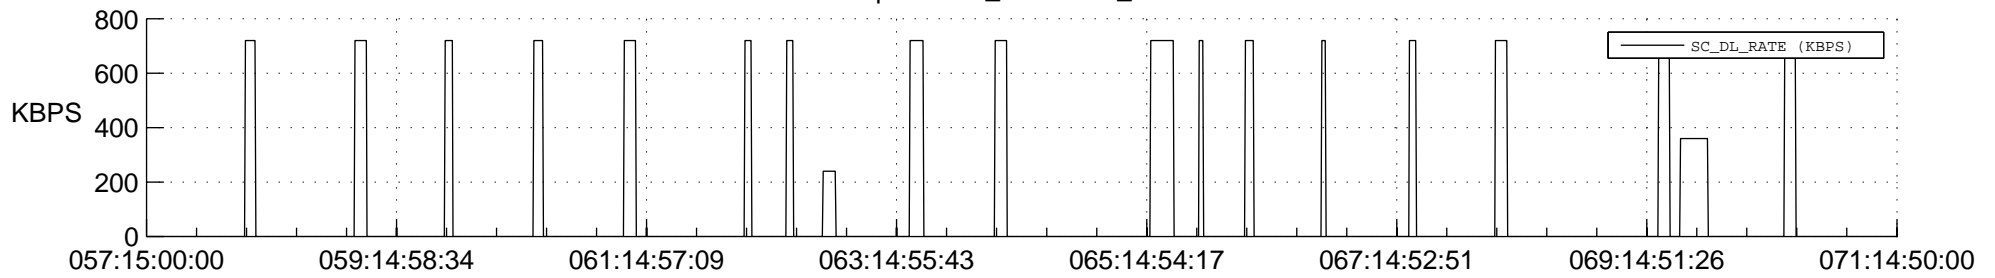

STEREO AHEAD SSR PCT Full Prediction

SWAVES_Percent_Full_Prediction

IMPACT_Percent_Full_Prediction

PLASTIC_Percent_Full_Prediction

Spacecraft_DownLink_Rate

Ground Time (2019:057:15:00:00.000 -2019:071:14:50:00.000)