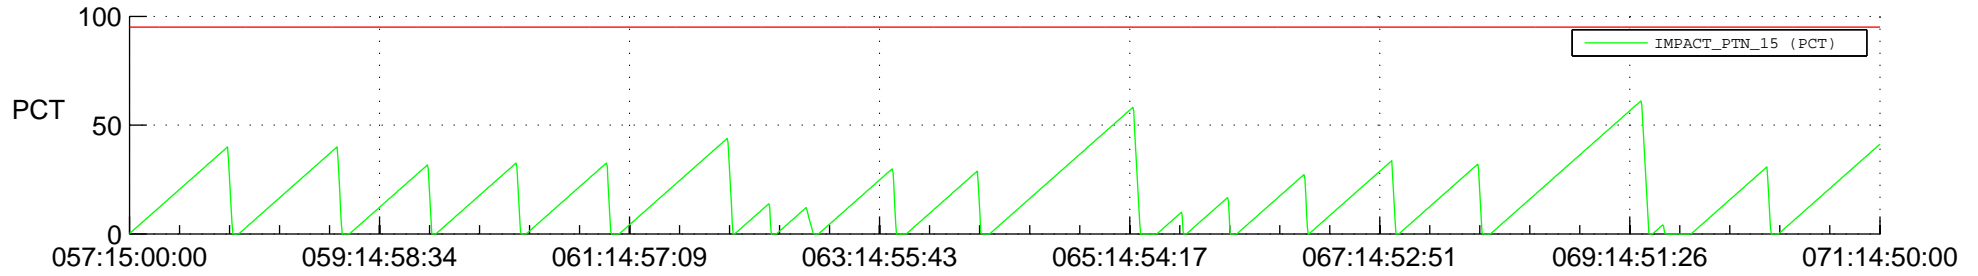

STEREO AHEAD SSR PCT Full Prediction

SWAVES_Percent_Full_Prediction

IMPACT_Percent_Full_Prediction

PLASTIC_Percent_Full_Prediction

Spacecraft_DownLink_Rate

Ground Time (2019:057:15:00:00.000 -2019:071:14:50:00.000)