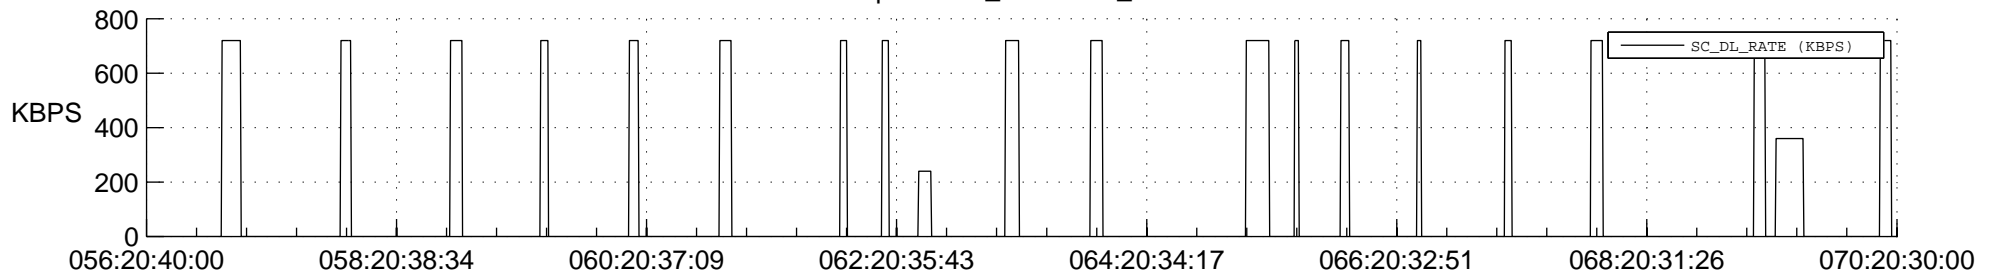

STEREO AHEAD SSR PCT Full Prediction

SWAVES_Percent_Full_Prediction

IMPACT_Percent_Full_Prediction

PLASTIC_Percent_Full_Prediction

Spacecraft_DownLink_Rate

Ground Time (2019:056:20:40:00.000 -2019:070:20:30:00.000)