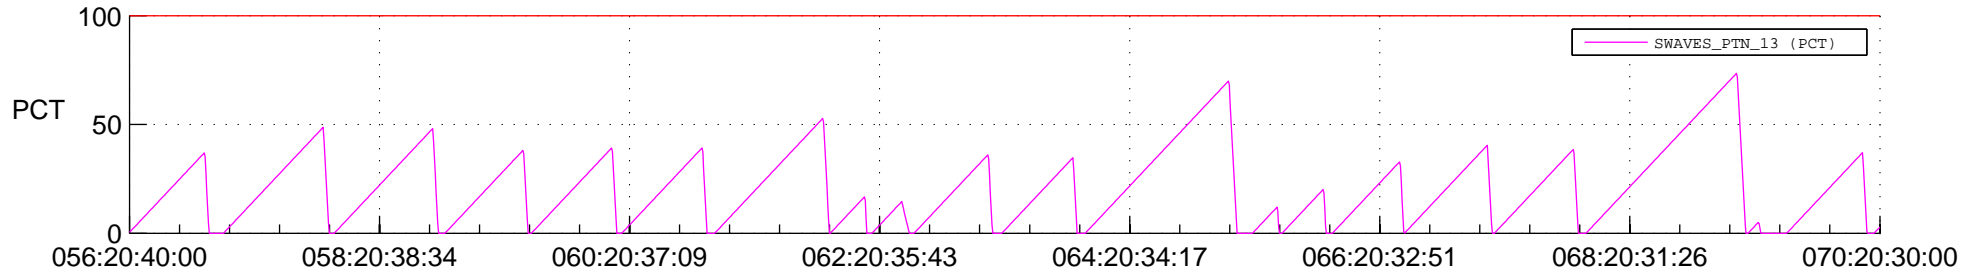

STEREO AHEAD SSR PCT Full Prediction

SWAVES_Percent_Full_Prediction

IMPACT_Percent_Full_Prediction

PLASTIC_Percent_Full_Prediction

Spacecraft_DownLink_Rate

Ground Time (2019:056:20:40:00.000 -2019:070:20:30:00.000)