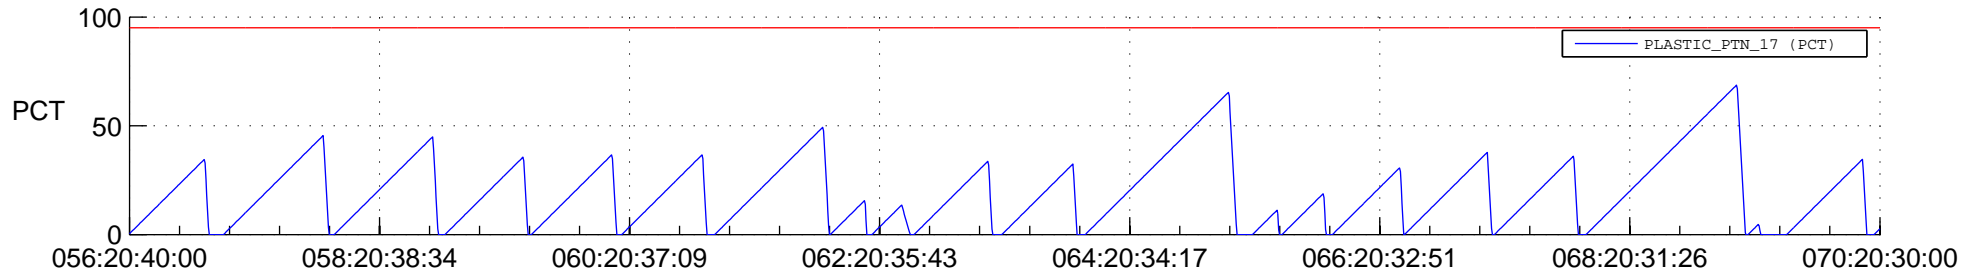

STEREO AHEAD SSR PCT Full Prediction

SWAVES_Percent_Full_Prediction

IMPACT_Percent_Full_Prediction

PLASTIC_Percent_Full_Prediction

Spacecraft_DownLink_Rate

Ground Time (2019:056:20:40:00.000 -2019:070:20:30:00.000)