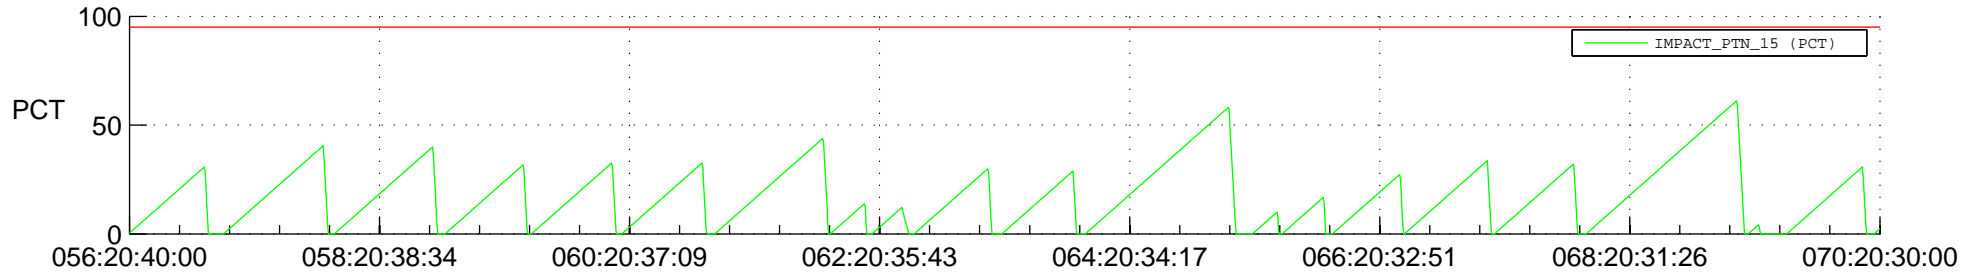

STEREO AHEAD SSR PCT Full Prediction

SWAVES_Percent_Full_Prediction

IMPACT_Percent_Full_Prediction

PLASTIC_Percent_Full_Prediction

Spacecraft_DownLink_Rate

Ground Time (2019:056:20:40:00.000 -2019:070:20:30:00.000)