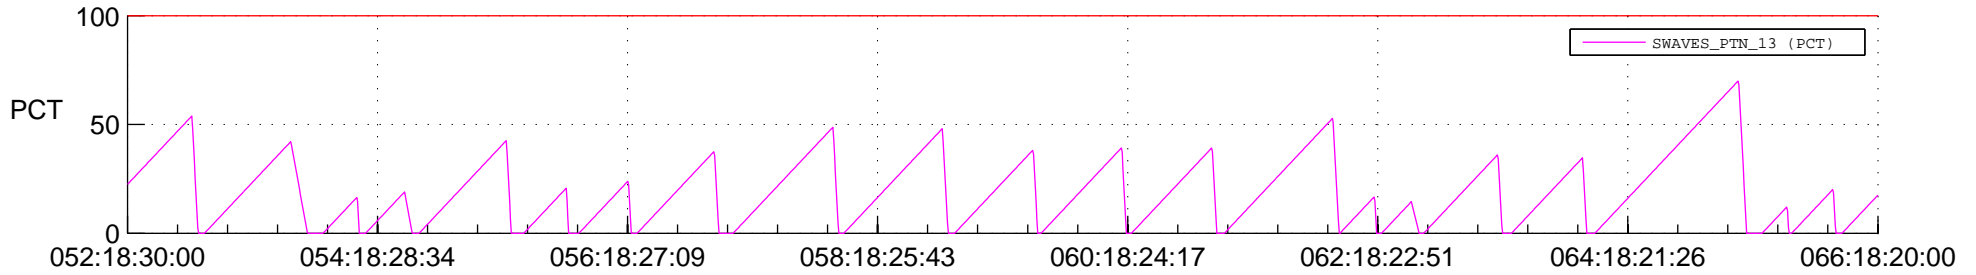

STEREO AHEAD SSR PCT Full Prediction

SWAVES_Percent_Full_Prediction

IMPACT_Percent_Full_Prediction

PLASTIC_Percent_Full_Prediction

Spacecraft_DownLink_Rate