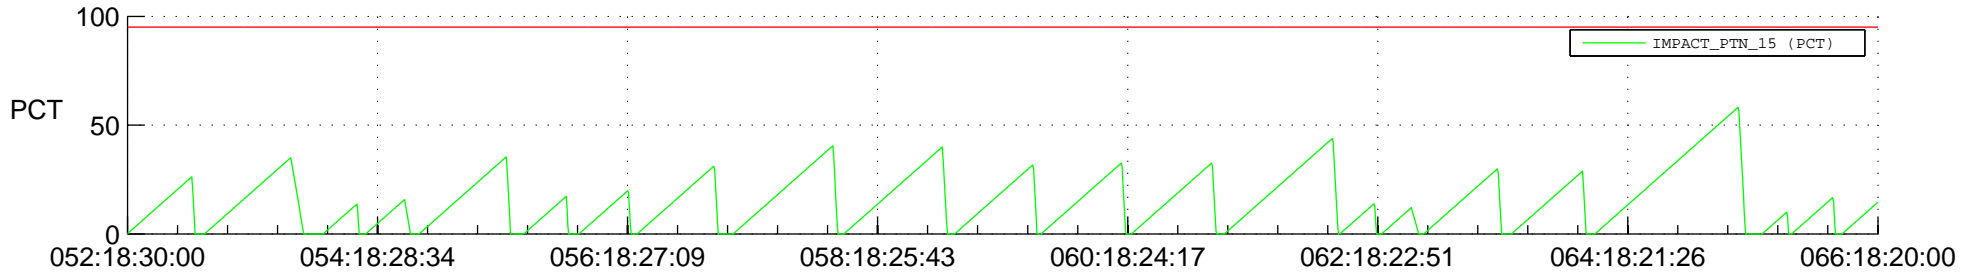

STEREO AHEAD SSR PCT Full Prediction

SWAVES_Percent_Full_Prediction

IMPACT_Percent_Full_Prediction

PLASTIC_Percent_Full_Prediction

Spacecraft_DownLink_Rate