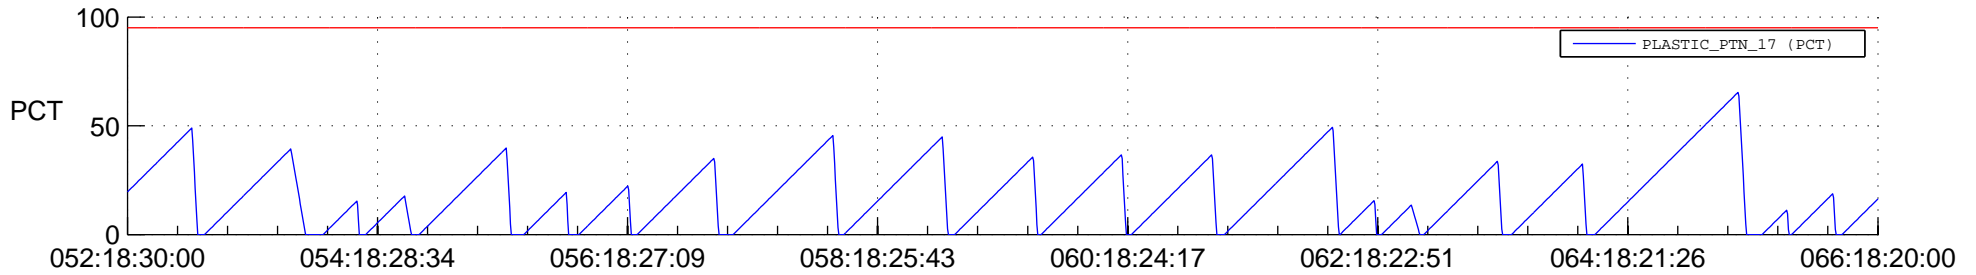

STEREO AHEAD SSR PCT Full Prediction

SWAVES_Percent_Full_Prediction

IMPACT_Percent_Full_Prediction

PLASTIC_Percent_Full_Prediction

Spacecraft_DownLink_Rate