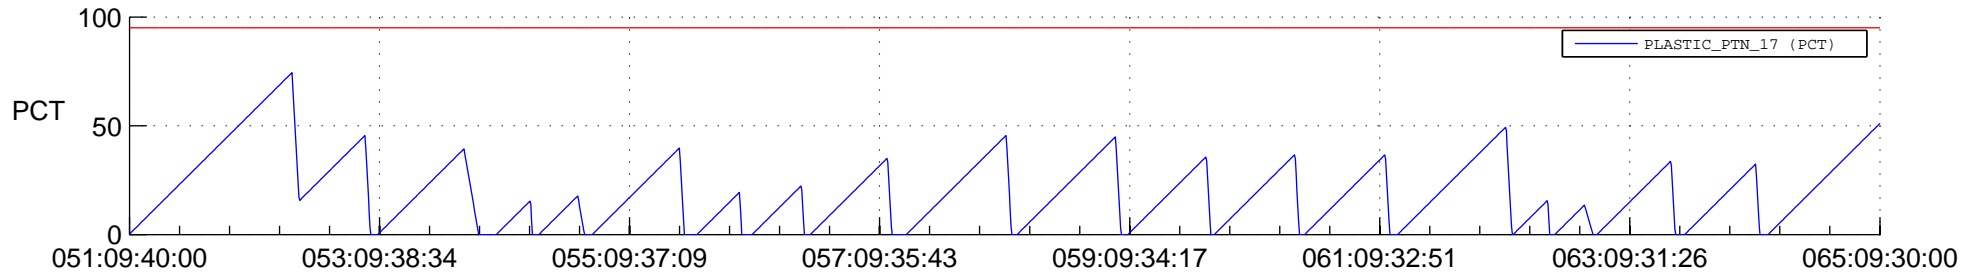

## SWAVES\_Percent\_Full\_Prediction

## Spacecraft\_DownLink\_Rate

Ground Time (2019:051:09:40:00.000 -2019:065:09:30:00.000)