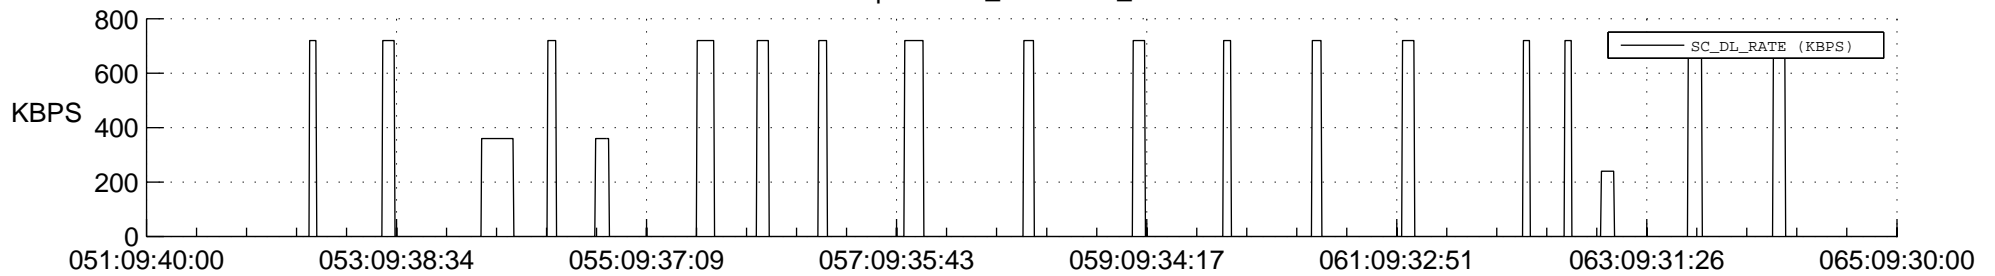

## Spacecraft\_DownLink\_Rate

Ground Time (2019:051:09:40:00.000 -2019:065:09:30:00.000)