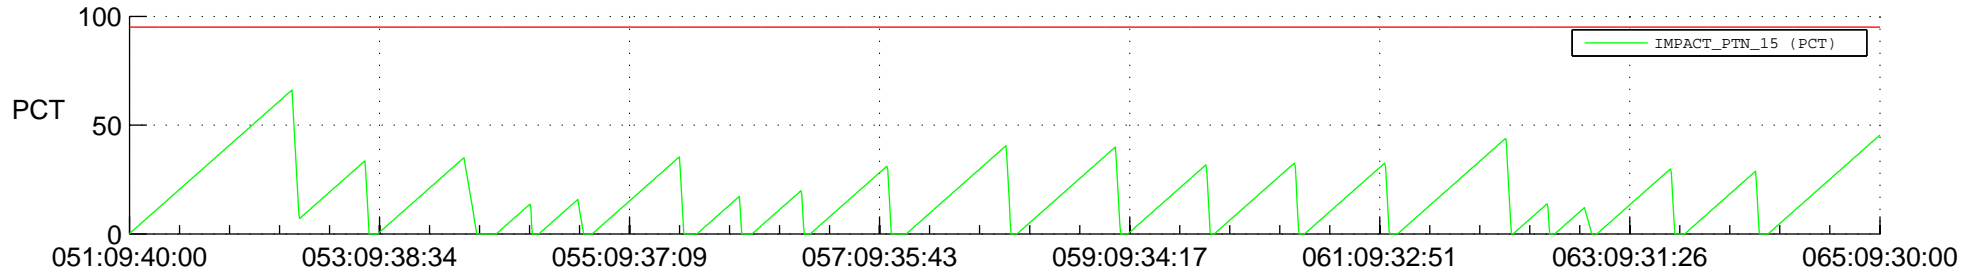

IMPACT_Percent_Full_Prediction