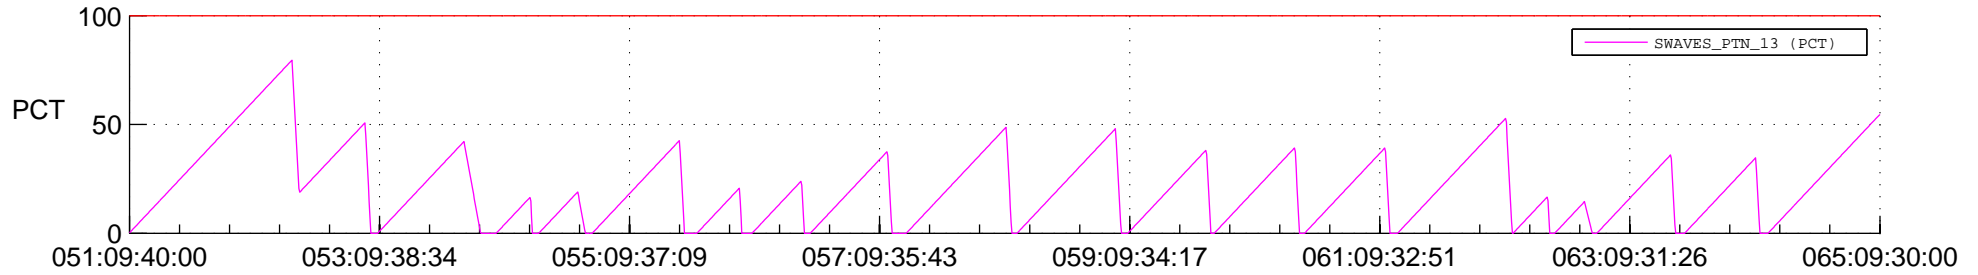

## SWAVES\_Percent\_Full\_Prediction

## Spacecraft\_DownLink\_Rate

Ground Time (2019:051:09:40:00.000 -2019:065:09:30:00.000)