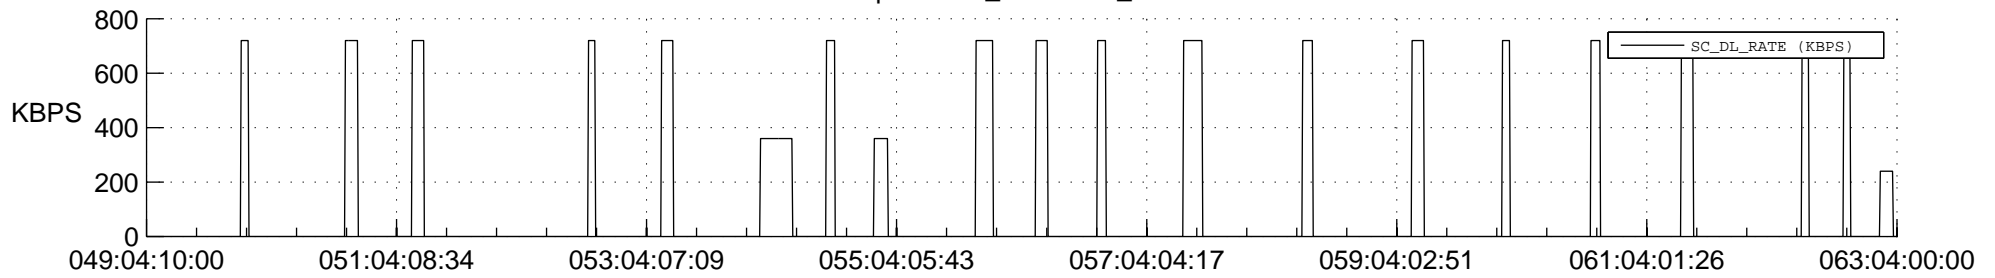

STEREO AHEAD SSR PCT Full Prediction

SWAVES_Percent_Full_Prediction

IMPACT_Percent_Full_Prediction

PLASTIC_Percent_Full_Prediction

Spacecraft_DownLink_Rate

Ground Time (2019:049:04:10:00.000 -2019:063:04:00:00.000)