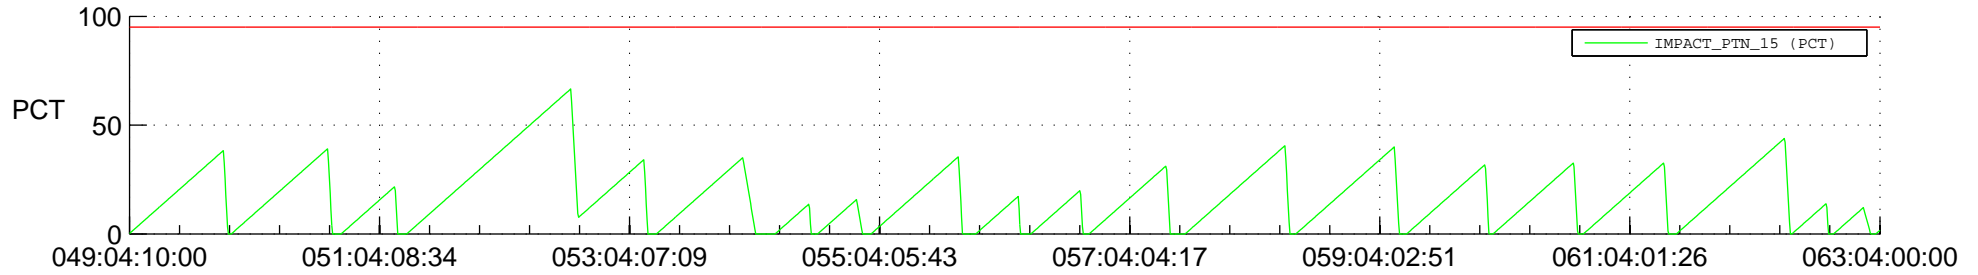

STEREO AHEAD SSR PCT Full Prediction

SWAVES_Percent_Full_Prediction

IMPACT_Percent_Full_Prediction

PLASTIC_Percent_Full_Prediction

Spacecraft_DownLink_Rate

Ground Time (2019:049:04:10:00.000 -2019:063:04:00:00.000)