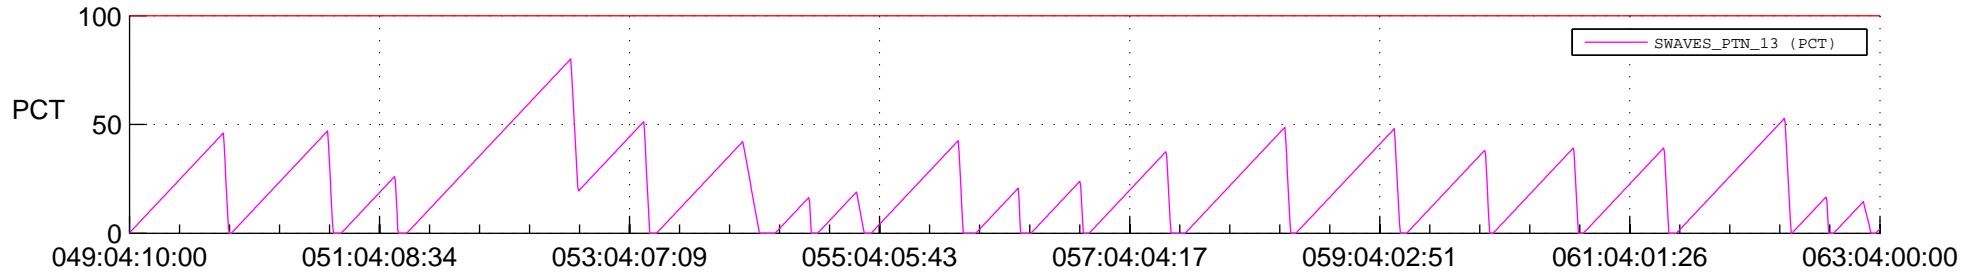

STEREO AHEAD SSR PCT Full Prediction

SWAVES_Percent_Full_Prediction

IMPACT_Percent_Full_Prediction

PLASTIC_Percent_Full_Prediction

Spacecraft_DownLink_Rate

Ground Time (2019:049:04:10:00.000 -2019:063:04:00:00.000)