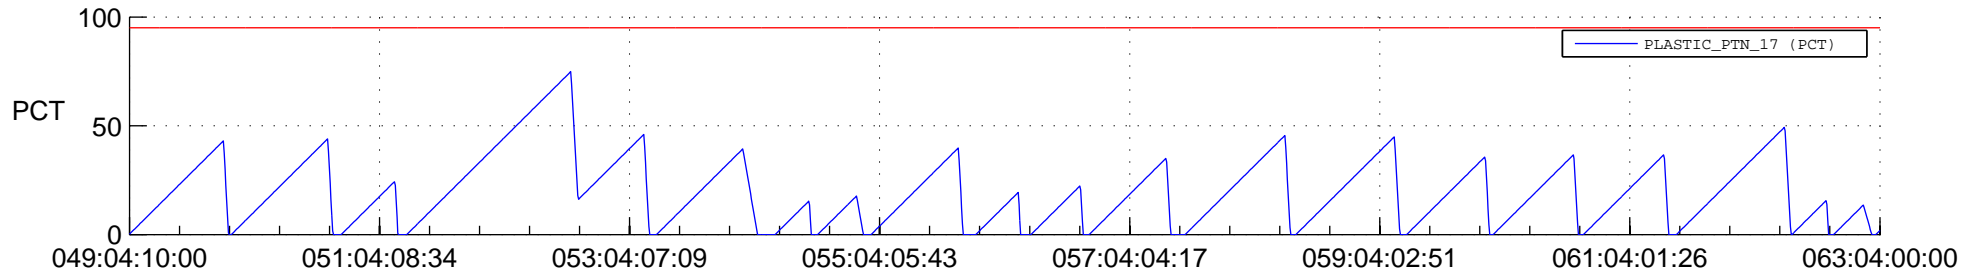

STEREO AHEAD SSR PCT Full Prediction

SWAVES_Percent_Full_Prediction

IMPACT_Percent_Full_Prediction

PLASTIC_Percent_Full_Prediction

Spacecraft_DownLink_Rate

Ground Time (2019:049:04:10:00.000 -2019:063:04:00:00.000)