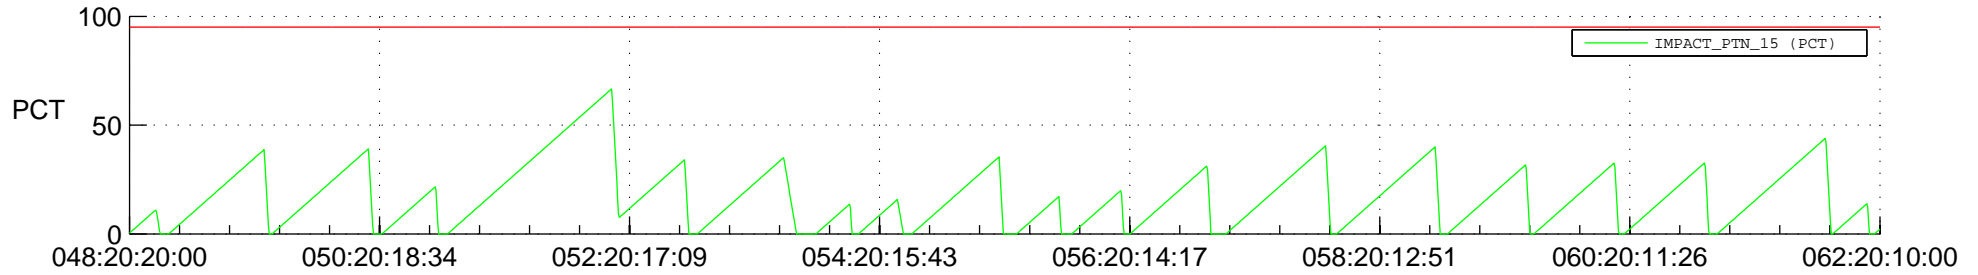

STEREO AHEAD SSR PCT Full Prediction

SWAVES_Percent_Full_Prediction

IMPACT_Percent_Full_Prediction

PLASTIC_Percent_Full_Prediction

Spacecraft_DownLink_Rate

Ground Time (2019:048:20:20:00.000 -2019:062:20:10:00.000)