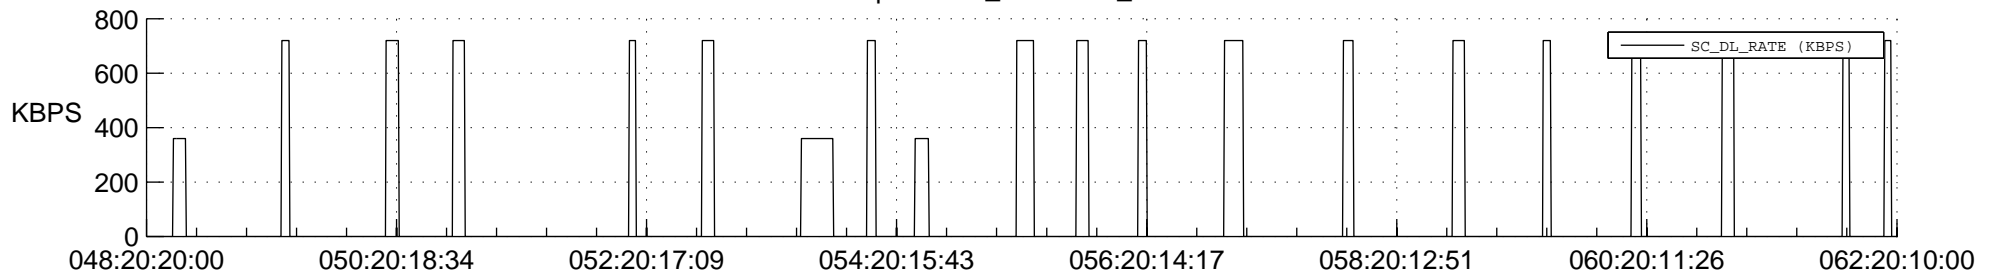

STEREO AHEAD SSR PCT Full Prediction

SWAVES_Percent_Full_Prediction

IMPACT_Percent_Full_Prediction

PLASTIC_Percent_Full_Prediction

Spacecraft_DownLink_Rate

Ground Time (2019:048:20:20:00.000 -2019:062:20:10:00.000)