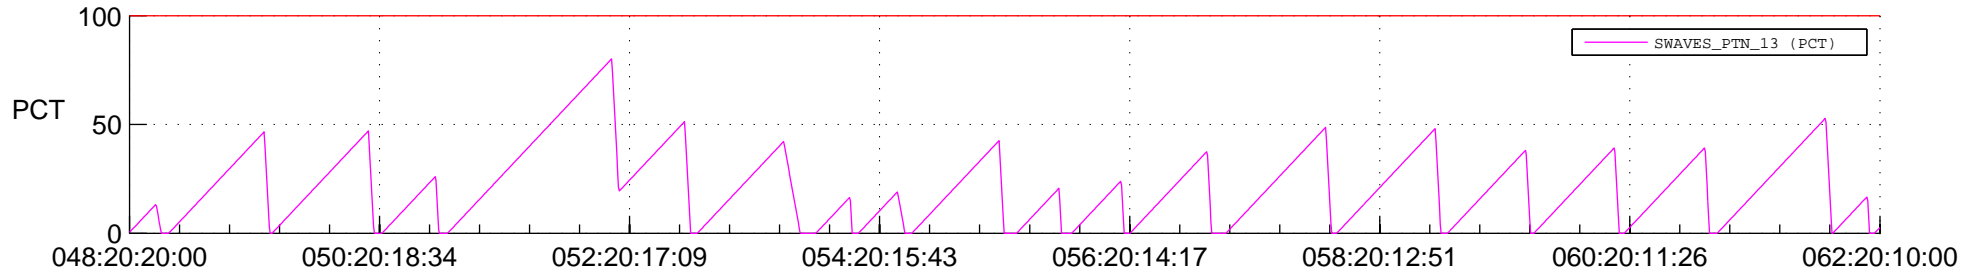

STEREO AHEAD SSR PCT Full Prediction

SWAVES_Percent_Full_Prediction

IMPACT_Percent_Full_Prediction

PLASTIC_Percent_Full_Prediction

Spacecraft_DownLink_Rate

Ground Time (2019:048:20:20:00.000 -2019:062:20:10:00.000)