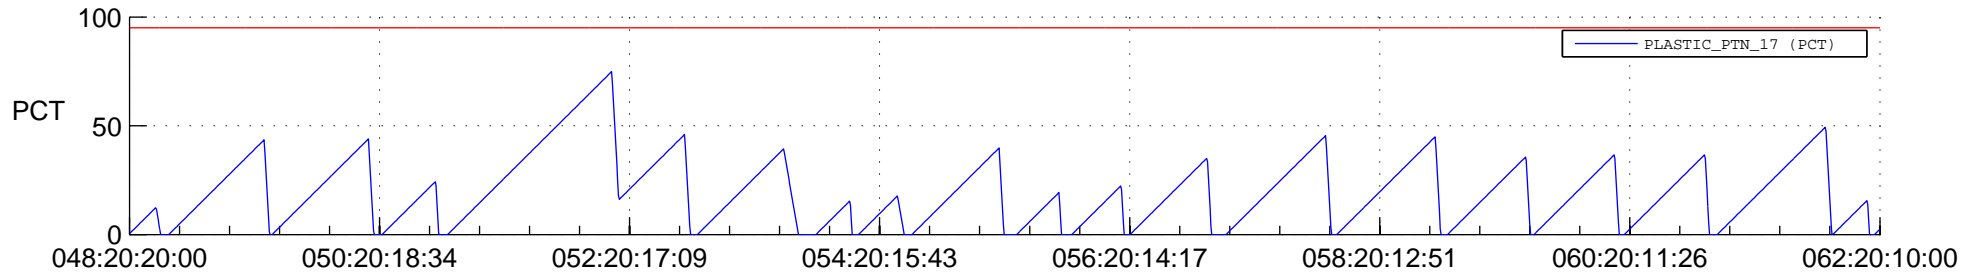

STEREO AHEAD SSR PCT Full Prediction

SWAVES_Percent_Full_Prediction

IMPACT_Percent_Full_Prediction

PLASTIC_Percent_Full_Prediction

Spacecraft_DownLink_Rate

Ground Time (2019:048:20:20:00.000 -2019:062:20:10:00.000)