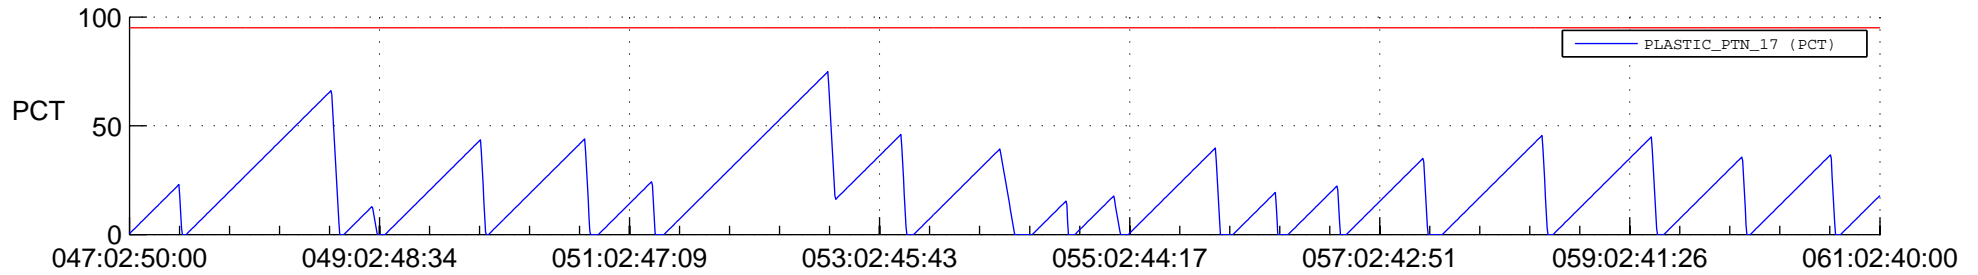

## SWAVES\_Percent\_Full\_Prediction

## Spacecraft\_DownLink\_Rate

Ground Time (2019:047:02:50:00.000 -2019:061:02:40:00.000)