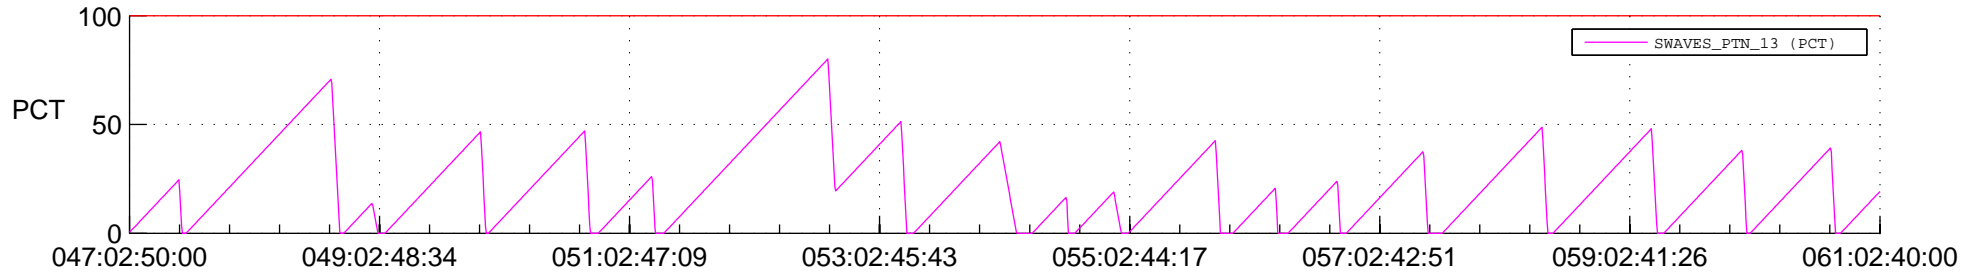

## SWAVES\_Percent\_Full\_Prediction

## Spacecraft\_DownLink\_Rate

Ground Time (2019:047:02:50:00.000 -2019:061:02:40:00.000)