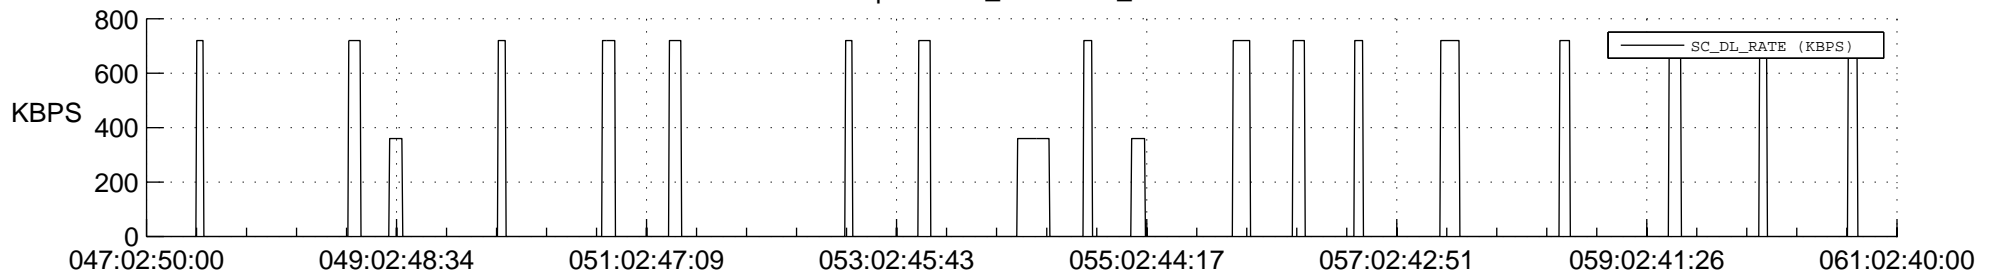

## Spacecraft\_DownLink\_Rate

Ground Time (2019:047:02:50:00.000 -2019:061:02:40:00.000)