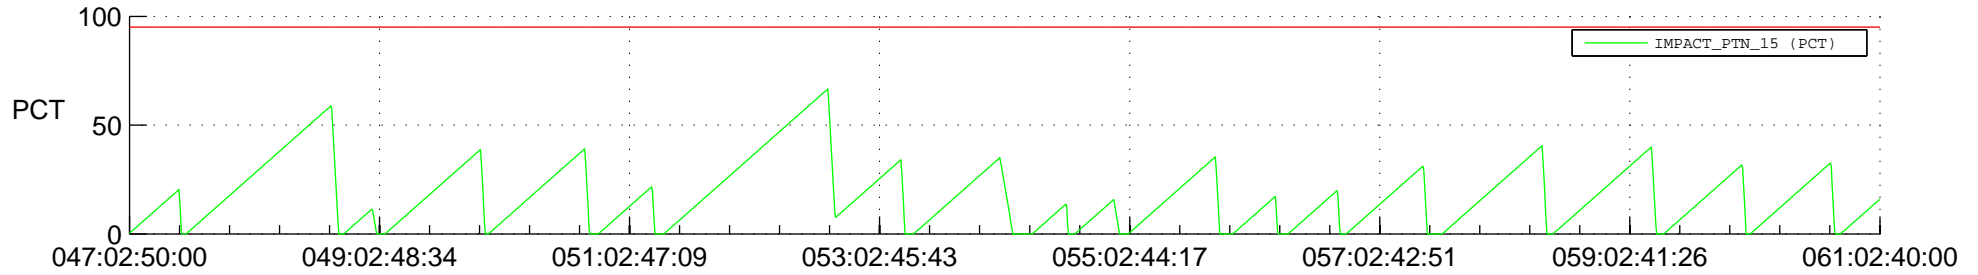

IMPACT_Percent_Full_Prediction