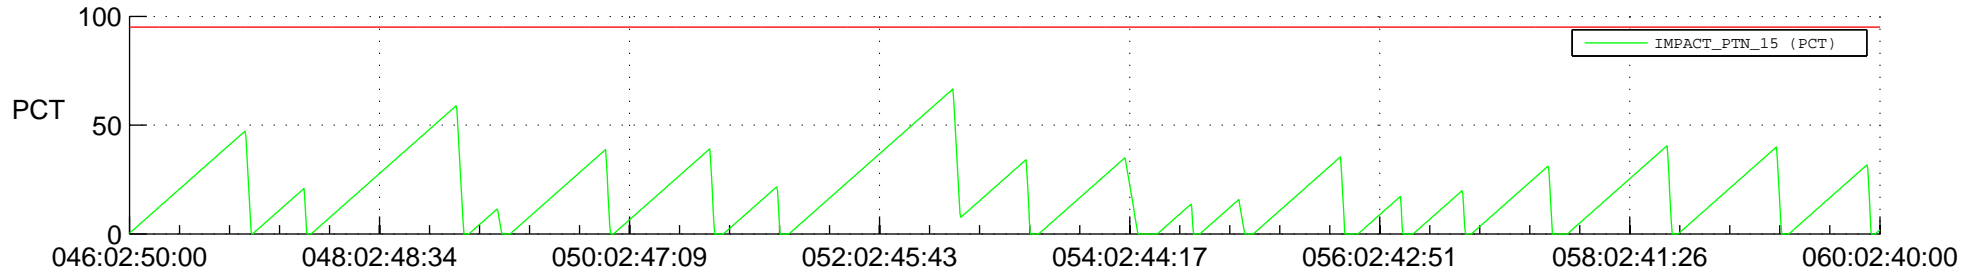

IMPACT_Percent_Full_Prediction