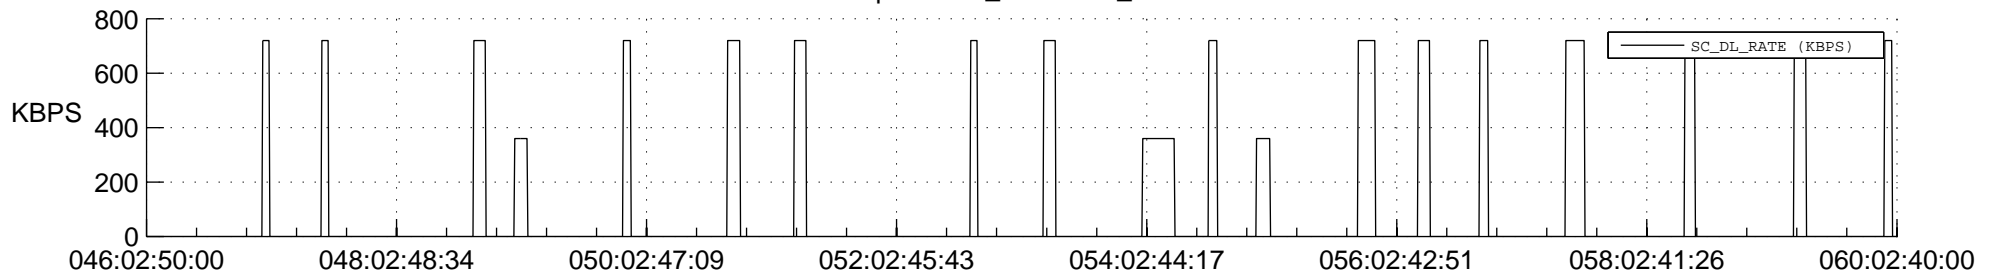

## Spacecraft\_DownLink\_Rate

Ground Time (2019:046:02:50:00.000 -2019:060:02:40:00.000)