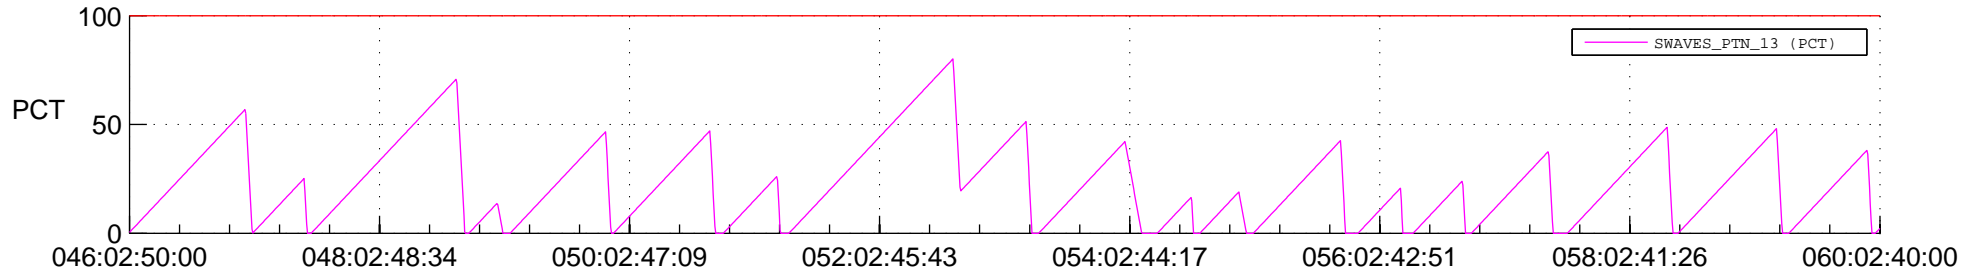

STEREO AHEAD SSR PCT Full Prediction

SWAVES_Percent_Full_Prediction