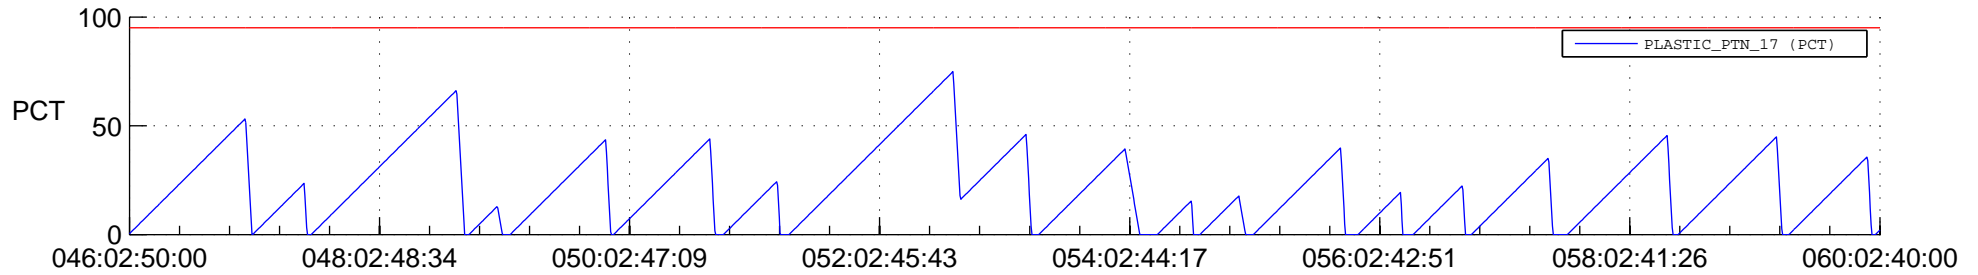

## SWAVES\_Percent\_Full\_Prediction

## Spacecraft\_DownLink\_Rate

Ground Time (2019:046:02:50:00.000 -2019:060:02:40:00.000)