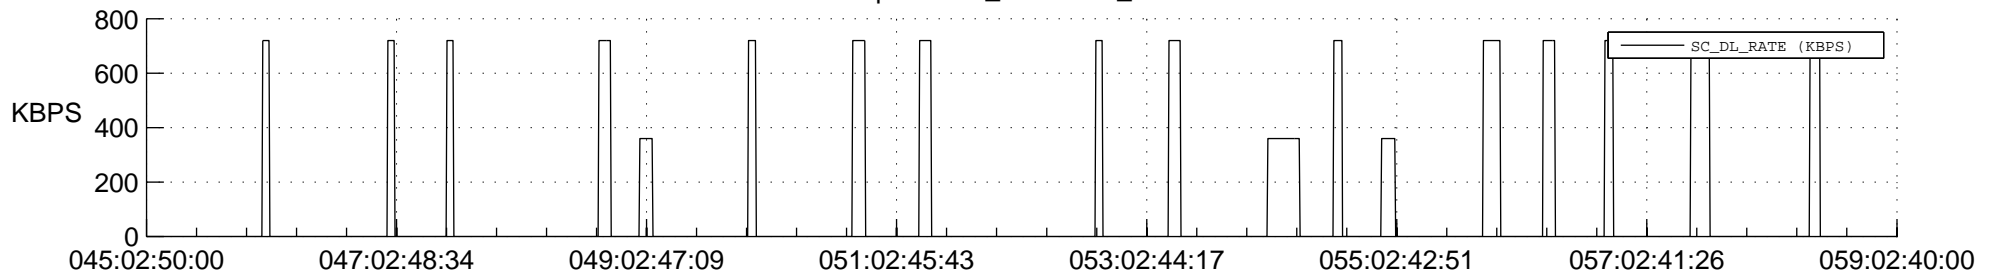

STEREO AHEAD SSR PCT Full Prediction

SWAVES_Percent_Full_Prediction

IMPACT_Percent_Full_Prediction

PLASTIC_Percent_Full_Prediction

Spacecraft_DownLink_Rate

Ground Time (2019:045:02:50:00.000 -2019:059:02:40:00.000)