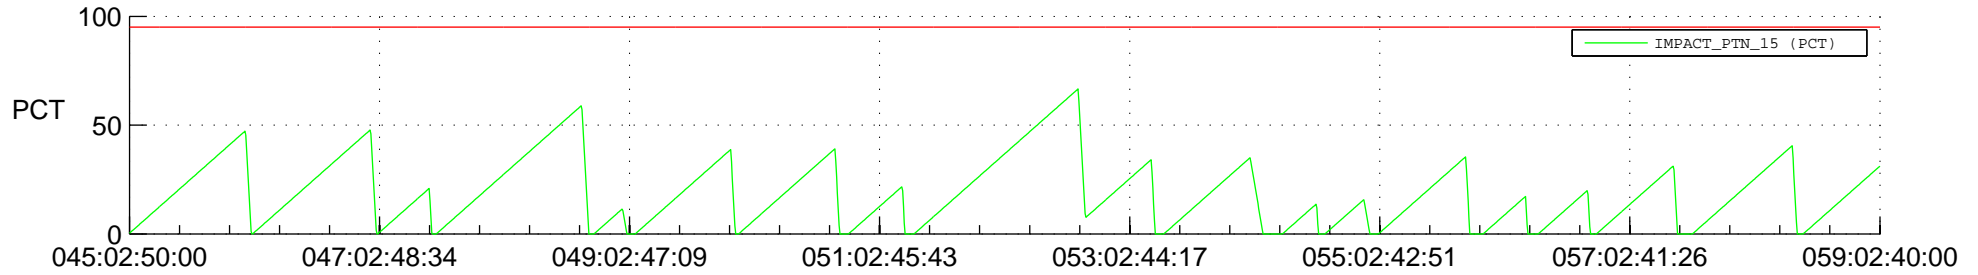

STEREO AHEAD SSR PCT Full Prediction

SWAVES_Percent_Full_Prediction

IMPACT_Percent_Full_Prediction

PLASTIC_Percent_Full_Prediction

Spacecraft_DownLink_Rate

Ground Time (2019:045:02:50:00.000 -2019:059:02:40:00.000)