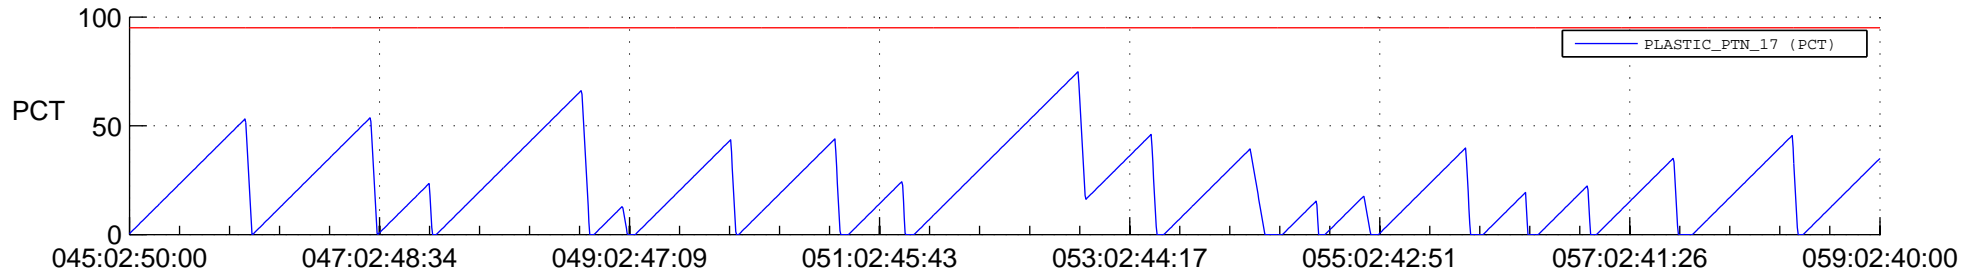

STEREO AHEAD SSR PCT Full Prediction

SWAVES_Percent_Full_Prediction

IMPACT_Percent_Full_Prediction

PLASTIC_Percent_Full_Prediction

Spacecraft_DownLink_Rate

Ground Time (2019:045:02:50:00.000 -2019:059:02:40:00.000)