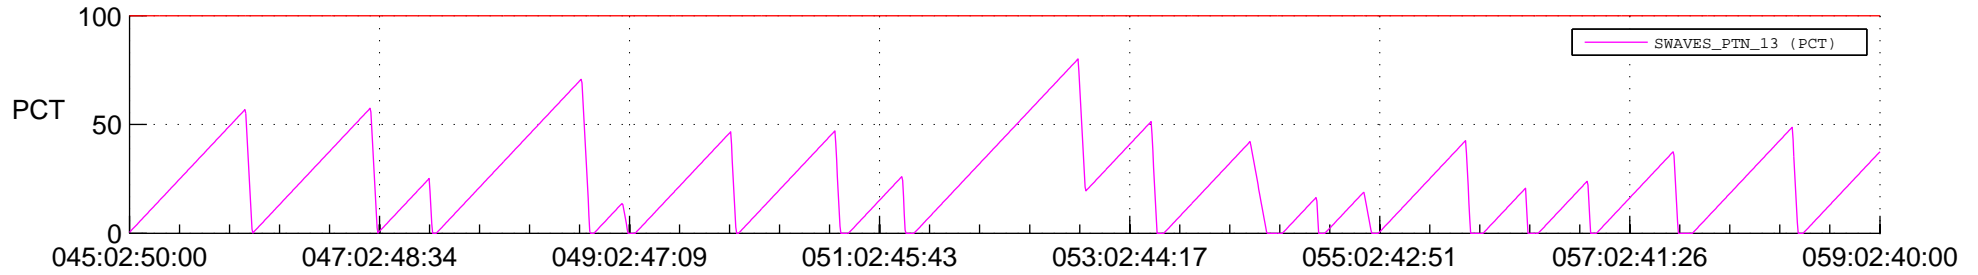

STEREO AHEAD SSR PCT Full Prediction

SWAVES_Percent_Full_Prediction

IMPACT_Percent_Full_Prediction

PLASTIC_Percent_Full_Prediction

Spacecraft_DownLink_Rate

Ground Time (2019:045:02:50:00.000 -2019:059:02:40:00.000)