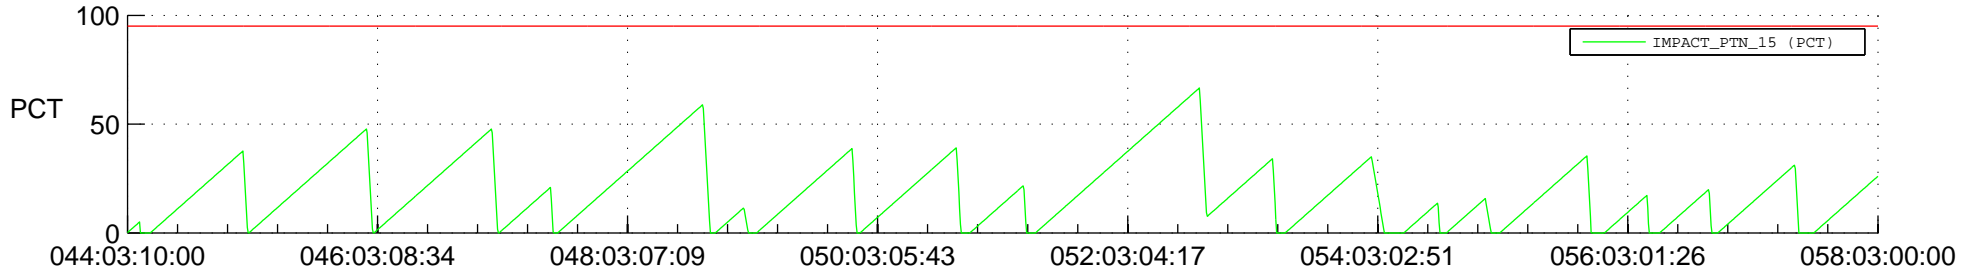

STEREO AHEAD SSR PCT Full Prediction

SWAVES_Percent_Full_Prediction

IMPACT_Percent_Full_Prediction

PLASTIC_Percent_Full_Prediction

Spacecraft_DownLink_Rate

Ground Time (2019:044:03:10:00.000 -2019:058:03:00:00.000)