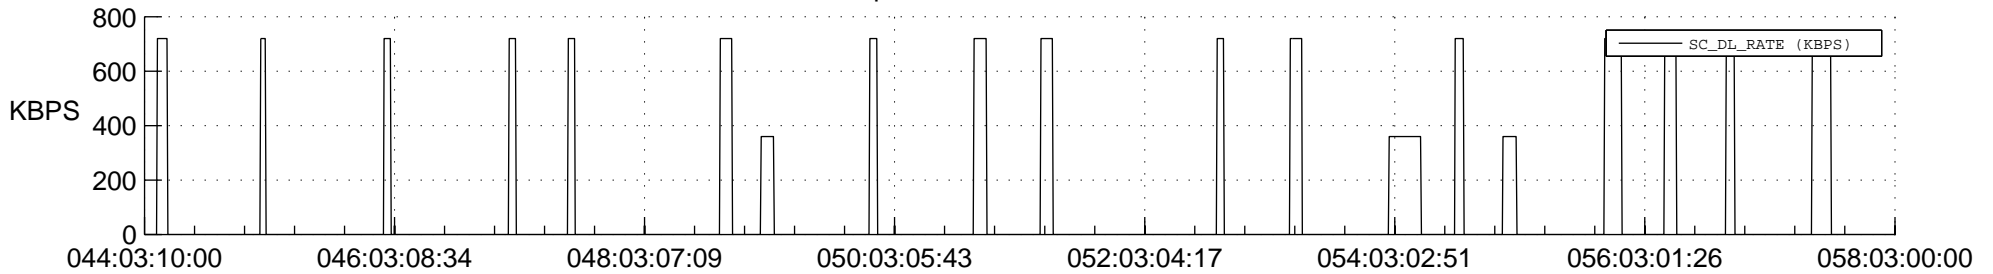

STEREO AHEAD SSR PCT Full Prediction

SWAVES_Percent_Full_Prediction

IMPACT_Percent_Full_Prediction

PLASTIC_Percent_Full_Prediction

Spacecraft_DownLink_Rate

Ground Time (2019:044:03:10:00.000 -2019:058:03:00:00.000)