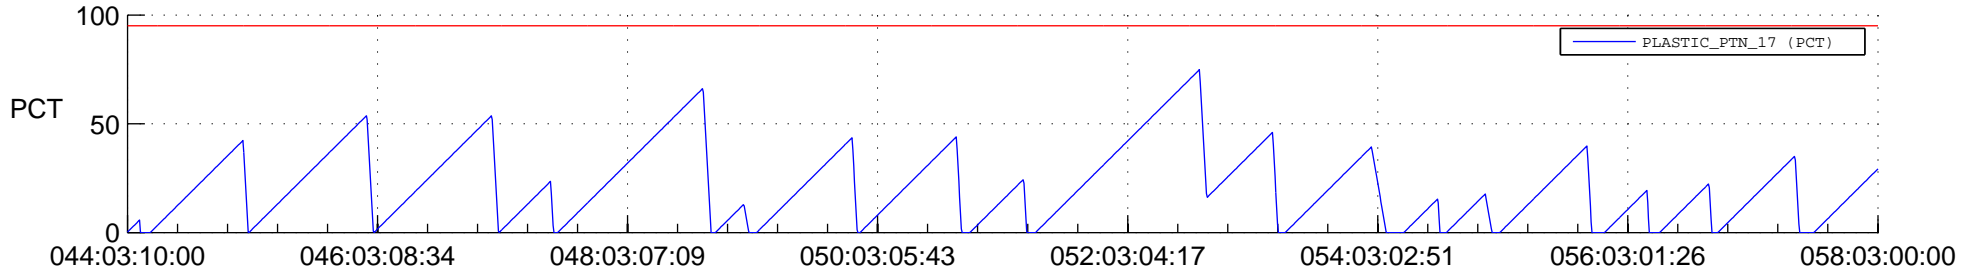

STEREO AHEAD SSR PCT Full Prediction

SWAVES_Percent_Full_Prediction

IMPACT_Percent_Full_Prediction

PLASTIC_Percent_Full_Prediction

Spacecraft_DownLink_Rate

Ground Time (2019:044:03:10:00.000 -2019:058:03:00:00.000)