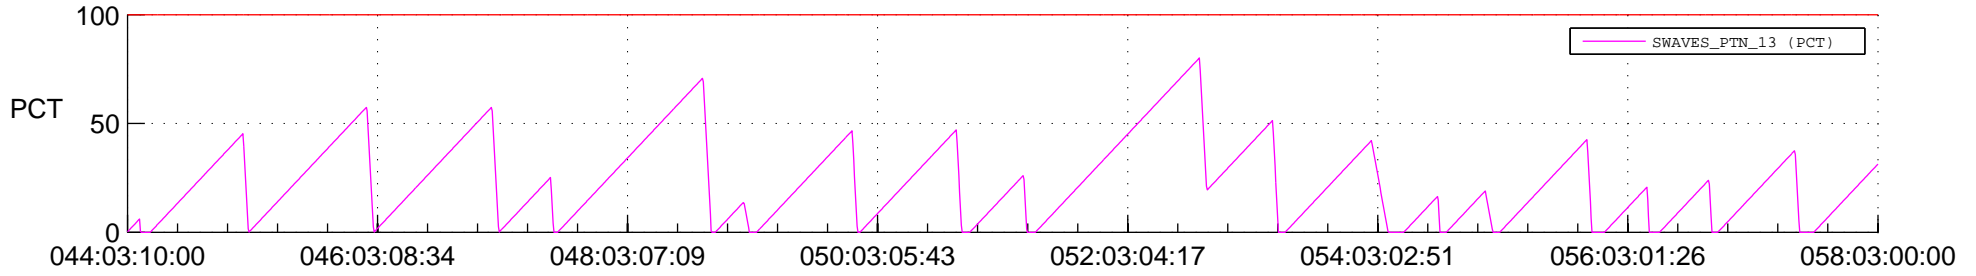

STEREO AHEAD SSR PCT Full Prediction

SWAVES_Percent_Full_Prediction

IMPACT_Percent_Full_Prediction

PLASTIC_Percent_Full_Prediction

Spacecraft_DownLink_Rate

Ground Time (2019:044:03:10:00.000 -2019:058:03:00:00.000)