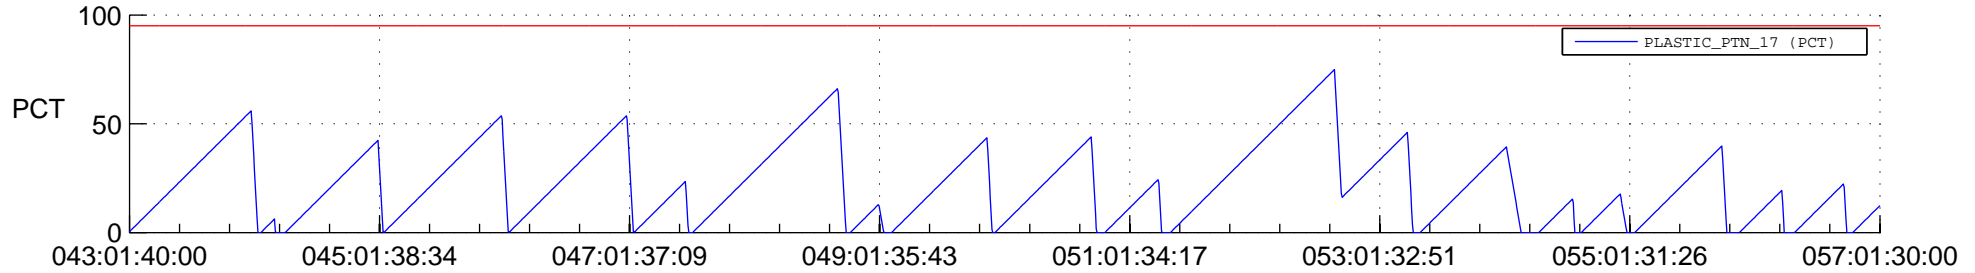

STEREO AHEAD SSR PCT Full Prediction

SWAVES_Percent_Full_Prediction

IMPACT_Percent_Full_Prediction

PLASTIC_Percent_Full_Prediction

Spacecraft_DownLink_Rate