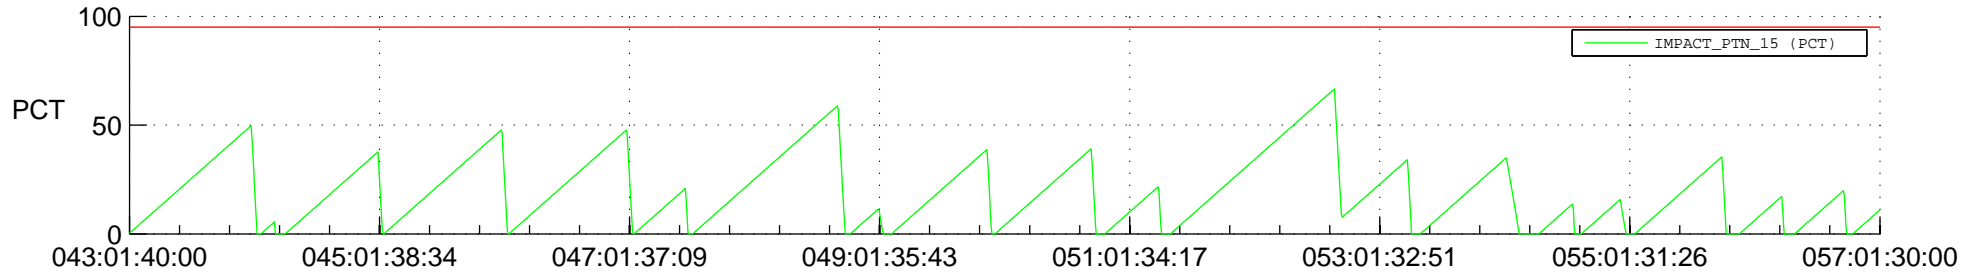

STEREO AHEAD SSR PCT Full Prediction

SWAVES_Percent_Full_Prediction

IMPACT_Percent_Full_Prediction

PLASTIC_Percent_Full_Prediction

Spacecraft_DownLink_Rate