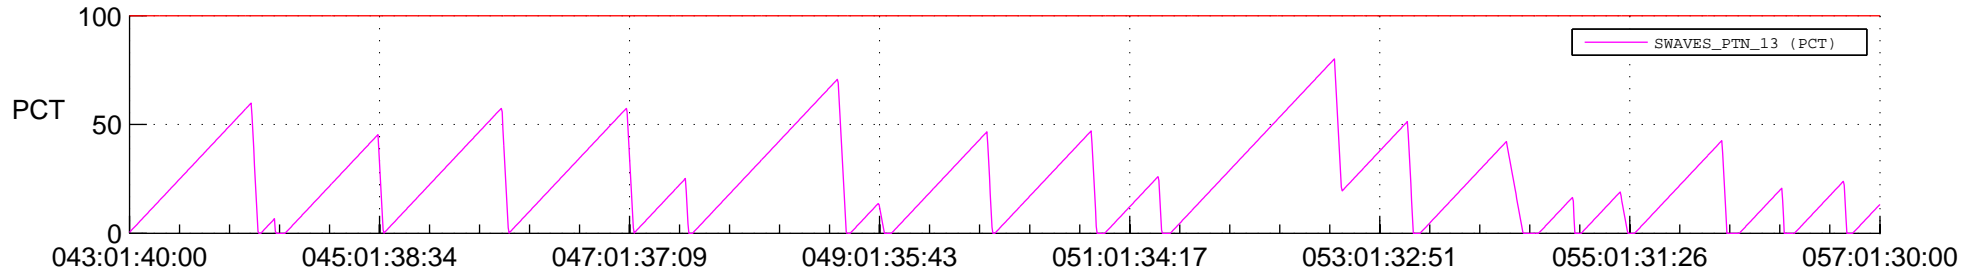

STEREO AHEAD SSR PCT Full Prediction

SWAVES_Percent_Full_Prediction

IMPACT_Percent_Full_Prediction

PLASTIC_Percent_Full_Prediction

Spacecraft_DownLink_Rate