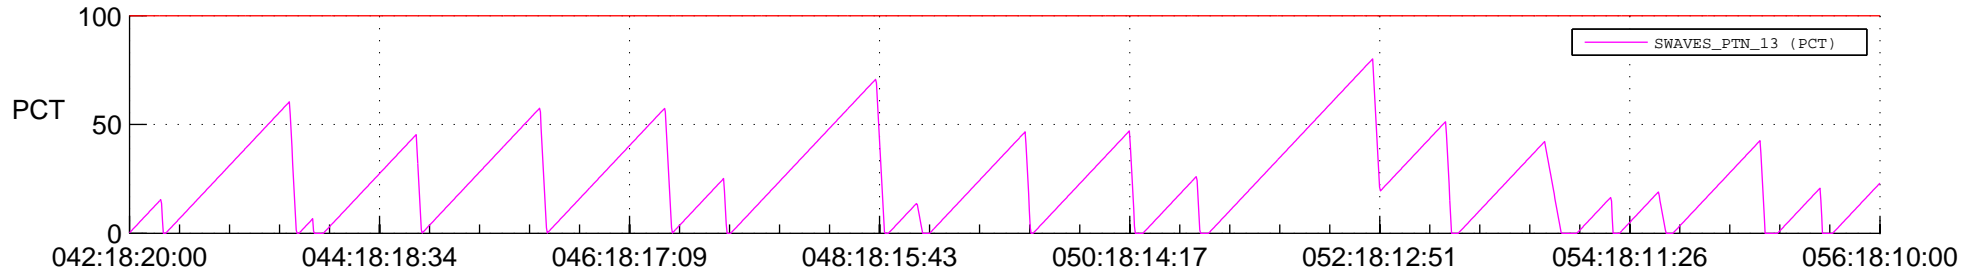

STEREO AHEAD SSR PCT Full Prediction

SWAVES_Percent_Full_Prediction

IMPACT_Percent_Full_Prediction

PLASTIC_Percent_Full_Prediction

Spacecraft_DownLink_Rate

Ground Time (2019:042:18:20:00.000 -2019:056:18:10:00.000)