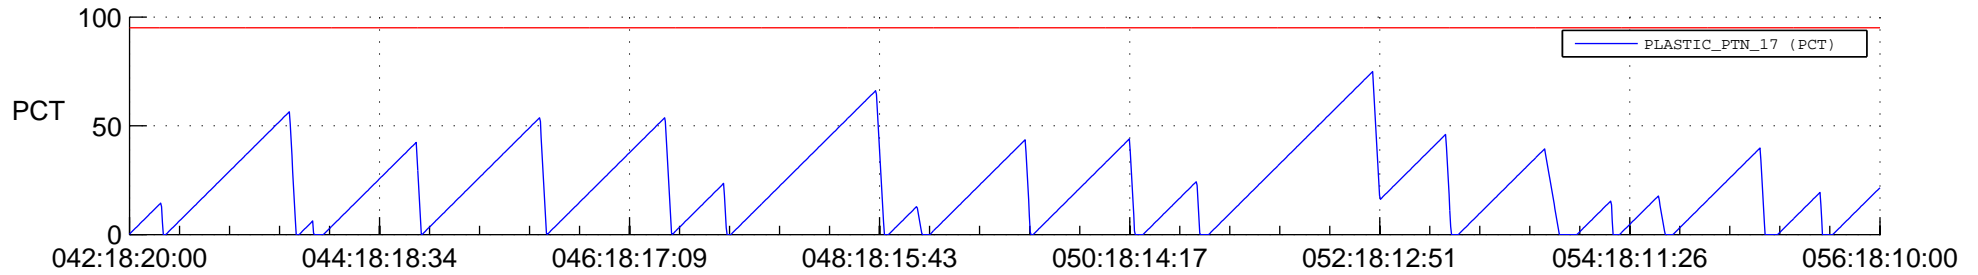

STEREO AHEAD SSR PCT Full Prediction

SWAVES_Percent_Full_Prediction

IMPACT_Percent_Full_Prediction

PLASTIC_Percent_Full_Prediction

Spacecraft_DownLink_Rate

Ground Time (2019:042:18:20:00.000 -2019:056:18:10:00.000)