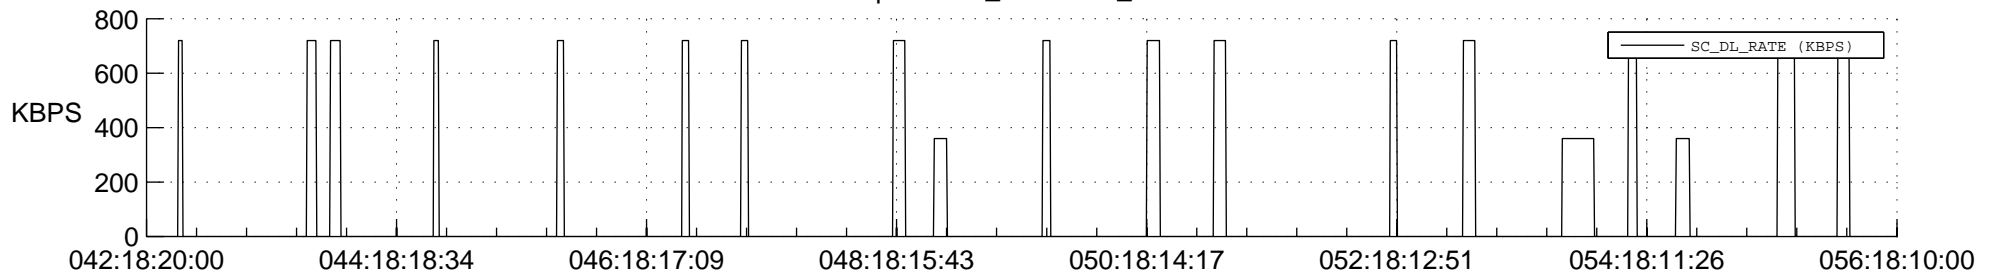

STEREO AHEAD SSR PCT Full Prediction

SWAVES_Percent_Full_Prediction

IMPACT_Percent_Full_Prediction

PLASTIC_Percent_Full_Prediction

Spacecraft_DownLink_Rate

Ground Time (2019:042:18:20:00.000 -2019:056:18:10:00.000)