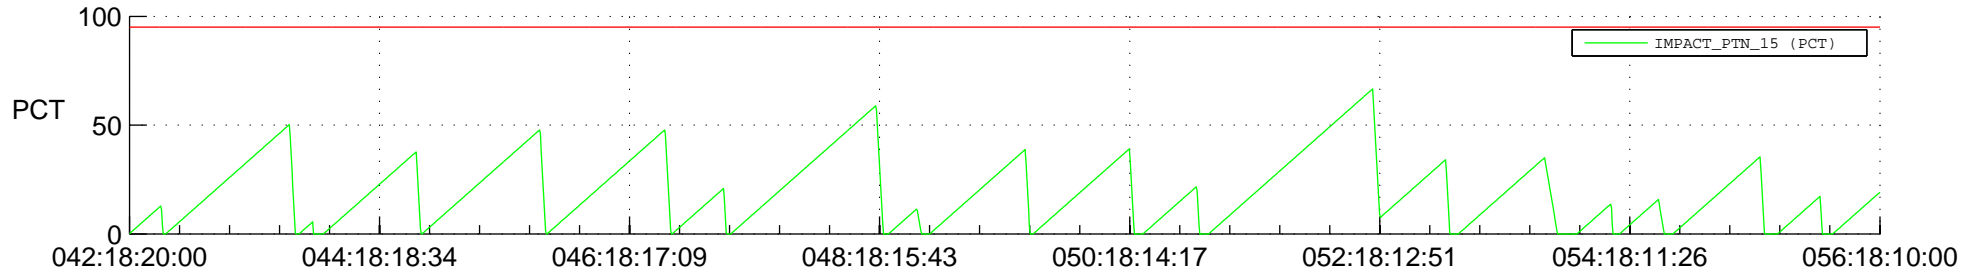

STEREO AHEAD SSR PCT Full Prediction

SWAVES_Percent_Full_Prediction

IMPACT_Percent_Full_Prediction

PLASTIC_Percent_Full_Prediction

Spacecraft_DownLink_Rate

Ground Time (2019:042:18:20:00.000 -2019:056:18:10:00.000)