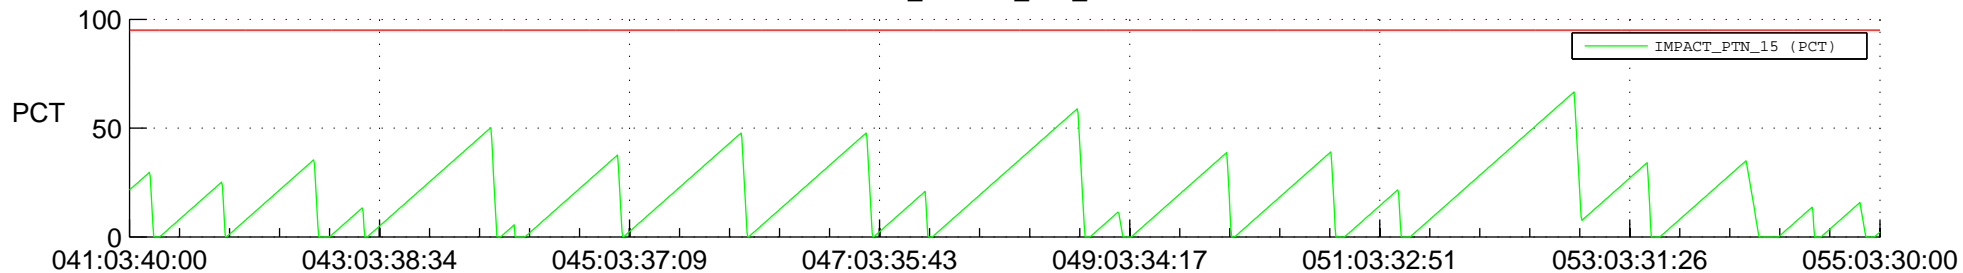

IMPACT_Percent_Full_Prediction