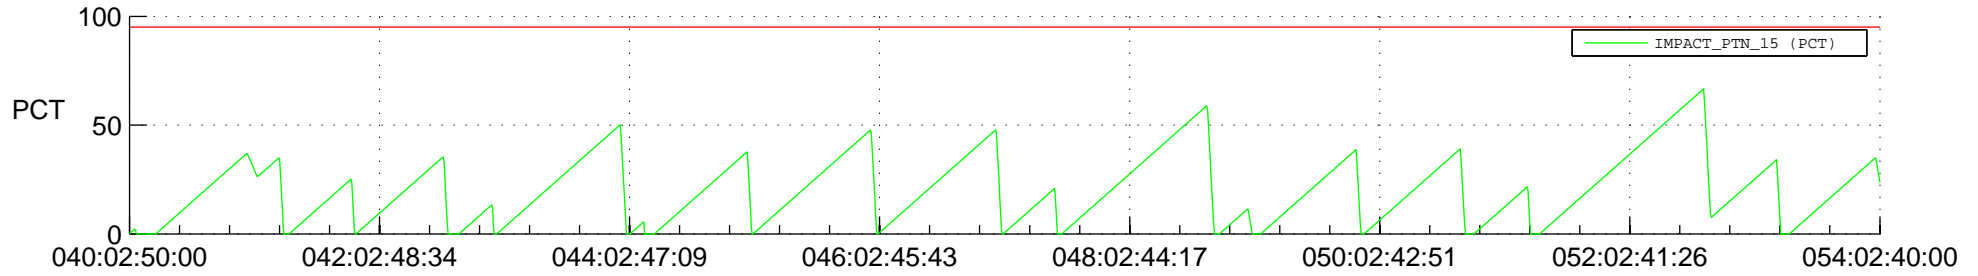

STEREO AHEAD SSR PCT Full Prediction

SWAVES_Percent_Full_Prediction

IMPACT_Percent_Full_Prediction

PLASTIC_Percent_Full_Prediction

Spacecraft_DownLink_Rate

Ground Time (2019:040:02:50:00.000 -2019:054:02:40:00.000)