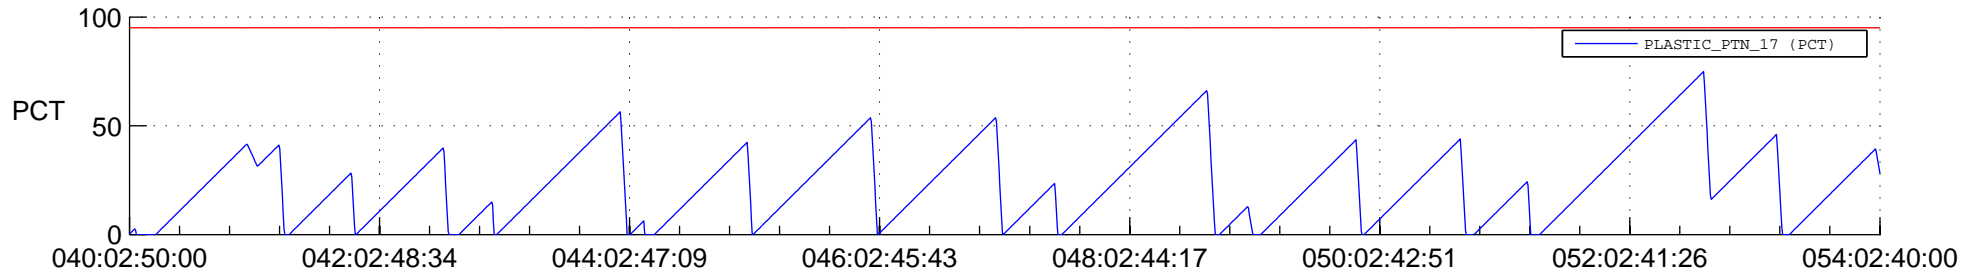

STEREO AHEAD SSR PCT Full Prediction

SWAVES_Percent_Full_Prediction

IMPACT_Percent_Full_Prediction

PLASTIC_Percent_Full_Prediction

Spacecraft_DownLink_Rate

Ground Time (2019:040:02:50:00.000 -2019:054:02:40:00.000)