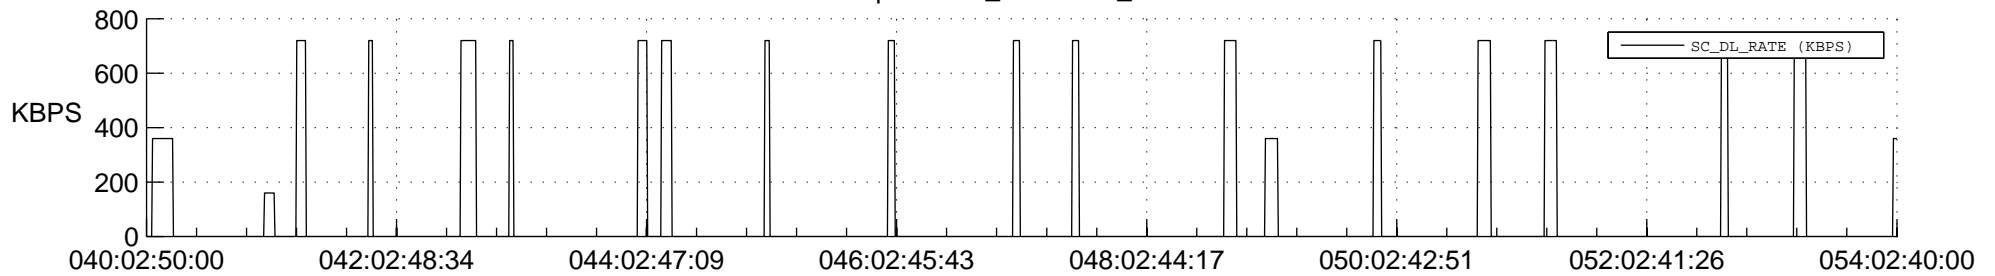

STEREO AHEAD SSR PCT Full Prediction

SWAVES_Percent_Full_Prediction

IMPACT_Percent_Full_Prediction

PLASTIC_Percent_Full_Prediction

Spacecraft_DownLink_Rate

Ground Time (2019:040:02:50:00.000 -2019:054:02:40:00.000)