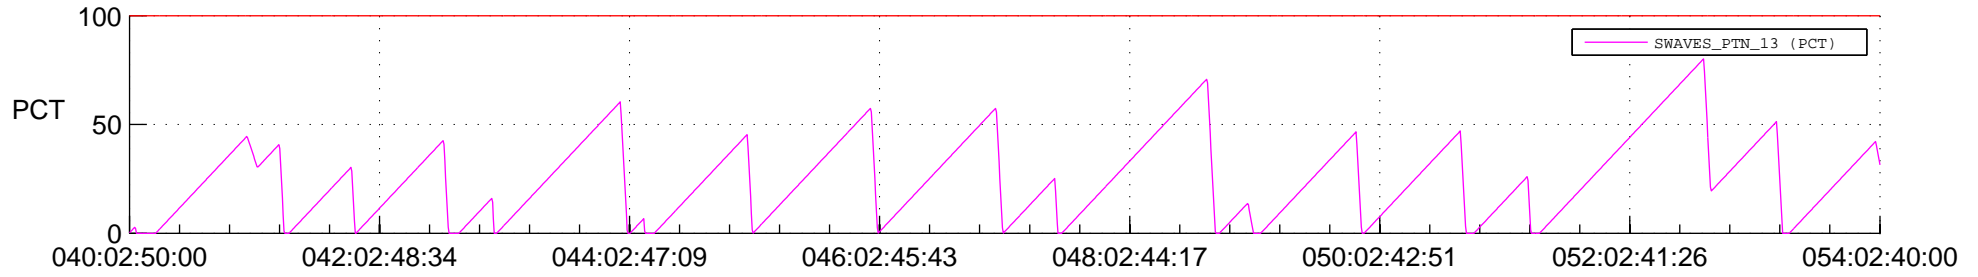

STEREO AHEAD SSR PCT Full Prediction

SWAVES_Percent_Full_Prediction

IMPACT_Percent_Full_Prediction

PLASTIC_Percent_Full_Prediction

Spacecraft_DownLink_Rate

Ground Time (2019:040:02:50:00.000 -2019:054:02:40:00.000)