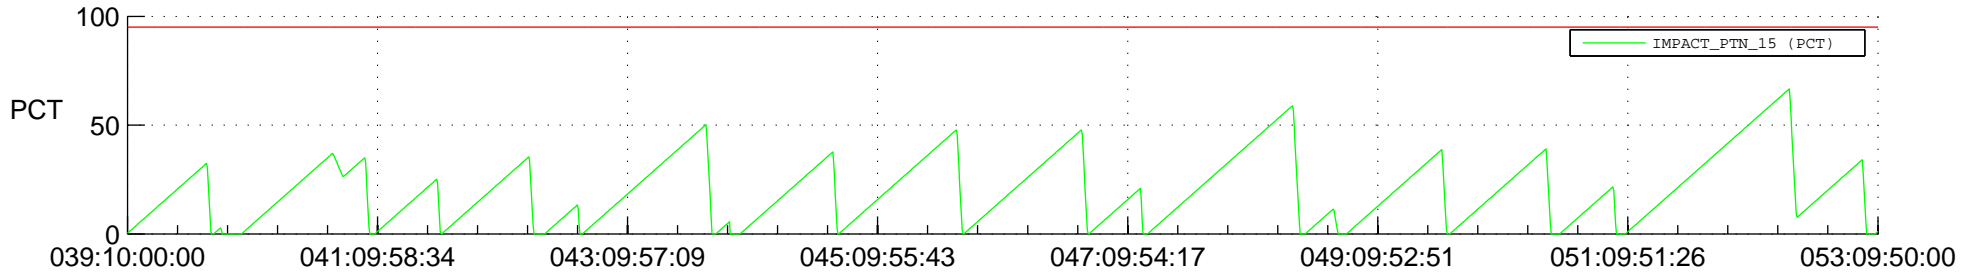

STEREO AHEAD SSR PCT Full Prediction

SWAVES_Percent_Full_Prediction

IMPACT_Percent_Full_Prediction

PLASTIC_Percent_Full_Prediction

Spacecraft_DownLink_Rate

Ground Time (2019:039:10:00:00.000 -2019:053:09:50:00.000)