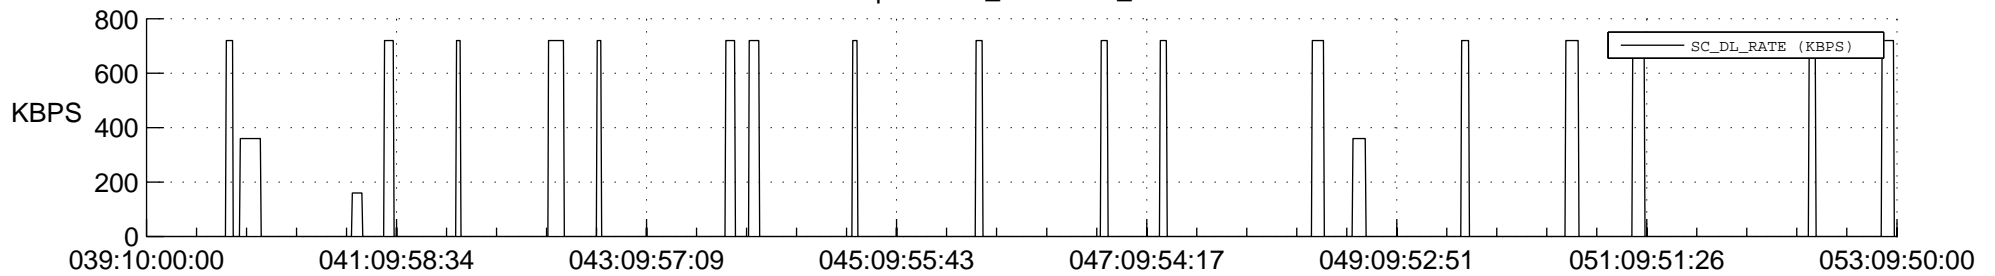

STEREO AHEAD SSR PCT Full Prediction

SWAVES_Percent_Full_Prediction

IMPACT_Percent_Full_Prediction

PLASTIC_Percent_Full_Prediction

Spacecraft_DownLink_Rate

Ground Time (2019:039:10:00:00.000 -2019:053:09:50:00.000)