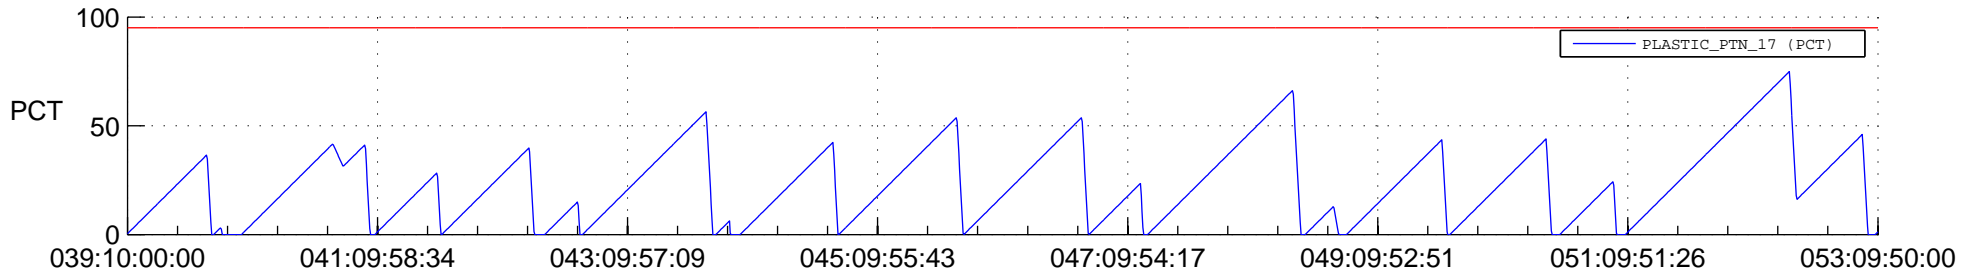

STEREO AHEAD SSR PCT Full Prediction

SWAVES_Percent_Full_Prediction

IMPACT_Percent_Full_Prediction

PLASTIC_Percent_Full_Prediction

Spacecraft_DownLink_Rate

Ground Time (2019:039:10:00:00.000 -2019:053:09:50:00.000)