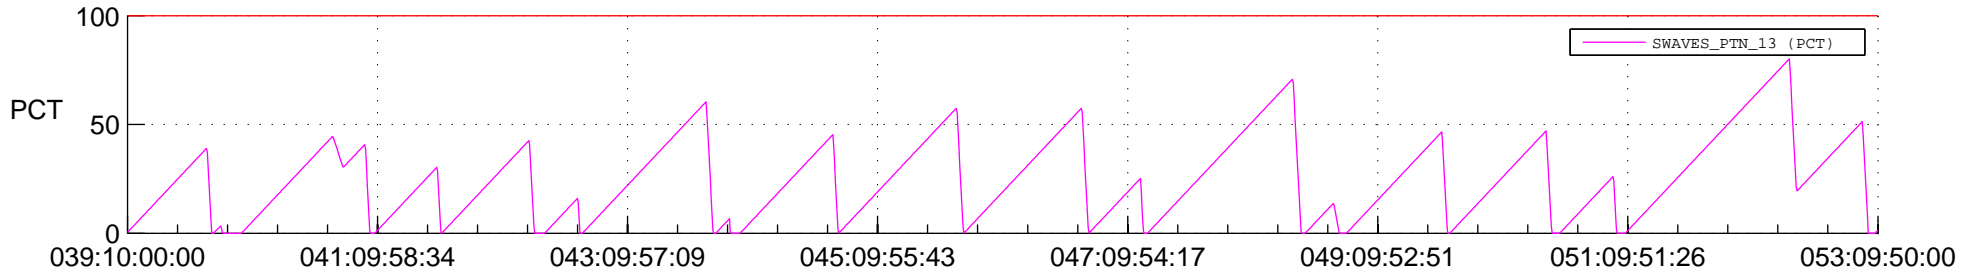

STEREO AHEAD SSR PCT Full Prediction

SWAVES_Percent_Full_Prediction

IMPACT_Percent_Full_Prediction

PLASTIC_Percent_Full_Prediction

Spacecraft_DownLink_Rate

Ground Time (2019:039:10:00:00.000 -2019:053:09:50:00.000)