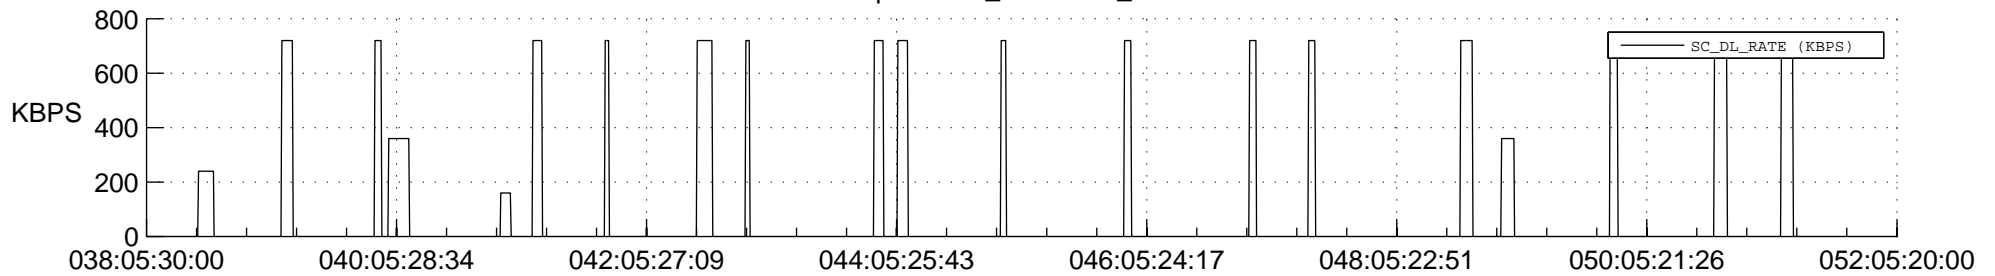

STEREO AHEAD SSR PCT Full Prediction

SWAVES_Percent_Full_Prediction

IMPACT_Percent_Full_Prediction

PLASTIC_Percent_Full_Prediction

Spacecraft_DownLink_Rate

Ground Time (2019:038:05:30:00.000 -2019:052:05:20:00.000)