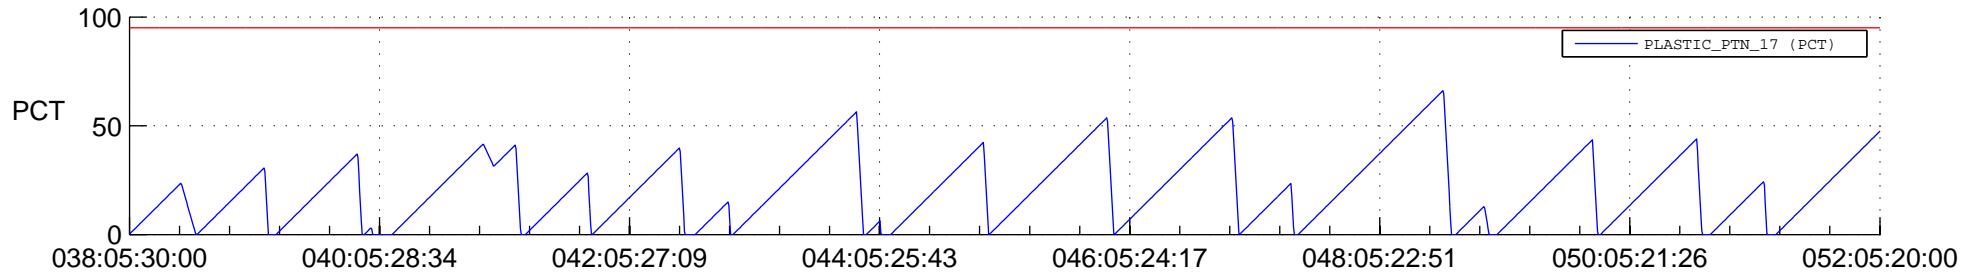

STEREO AHEAD SSR PCT Full Prediction

SWAVES_Percent_Full_Prediction

IMPACT_Percent_Full_Prediction

PLASTIC_Percent_Full_Prediction

Spacecraft_DownLink_Rate

Ground Time (2019:038:05:30:00.000 -2019:052:05:20:00.000)