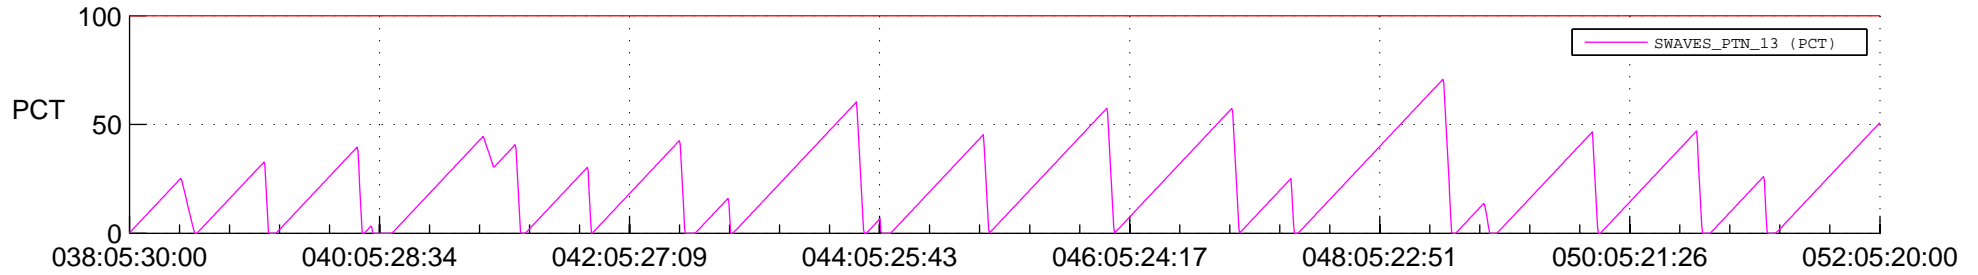

STEREO AHEAD SSR PCT Full Prediction

SWAVES_Percent_Full_Prediction

IMPACT_Percent_Full_Prediction

PLASTIC_Percent_Full_Prediction

Spacecraft_DownLink_Rate

Ground Time (2019:038:05:30:00.000 -2019:052:05:20:00.000)