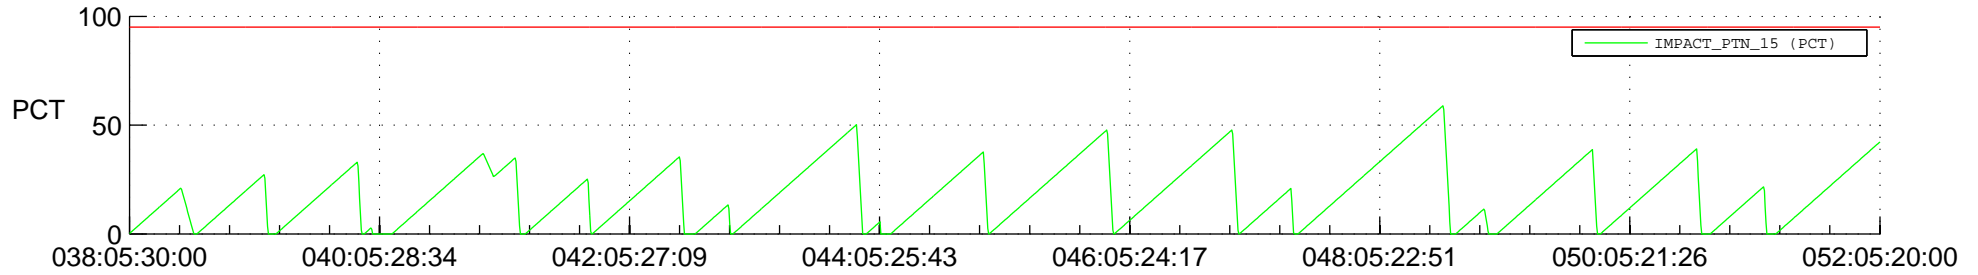

STEREO AHEAD SSR PCT Full Prediction

SWAVES_Percent_Full_Prediction

IMPACT_Percent_Full_Prediction

PLASTIC_Percent_Full_Prediction

Spacecraft_DownLink_Rate

Ground Time (2019:038:05:30:00.000 -2019:052:05:20:00.000)