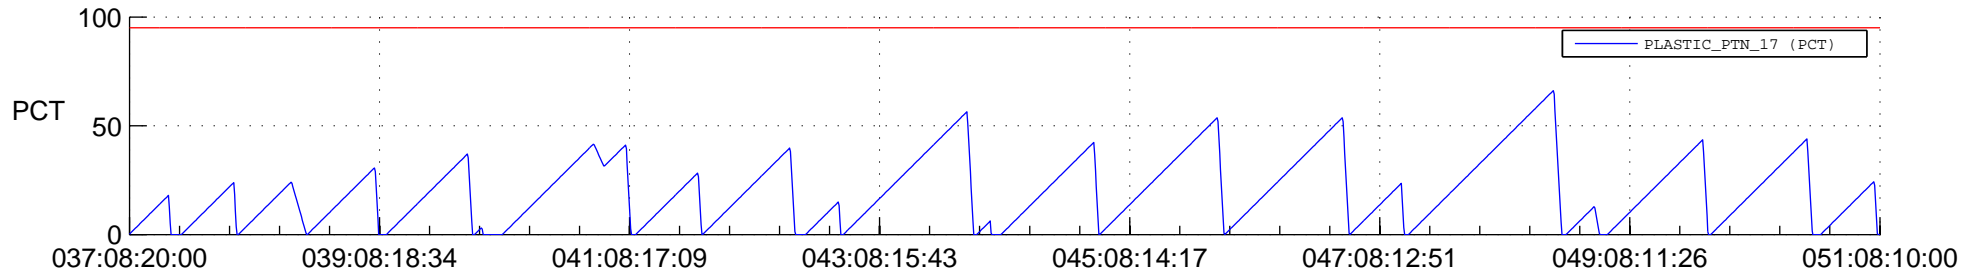

STEREO AHEAD SSR PCT Full Prediction

SWAVES_Percent_Full_Prediction

IMPACT_Percent_Full_Prediction

PLASTIC_Percent_Full_Prediction

Spacecraft_DownLink_Rate