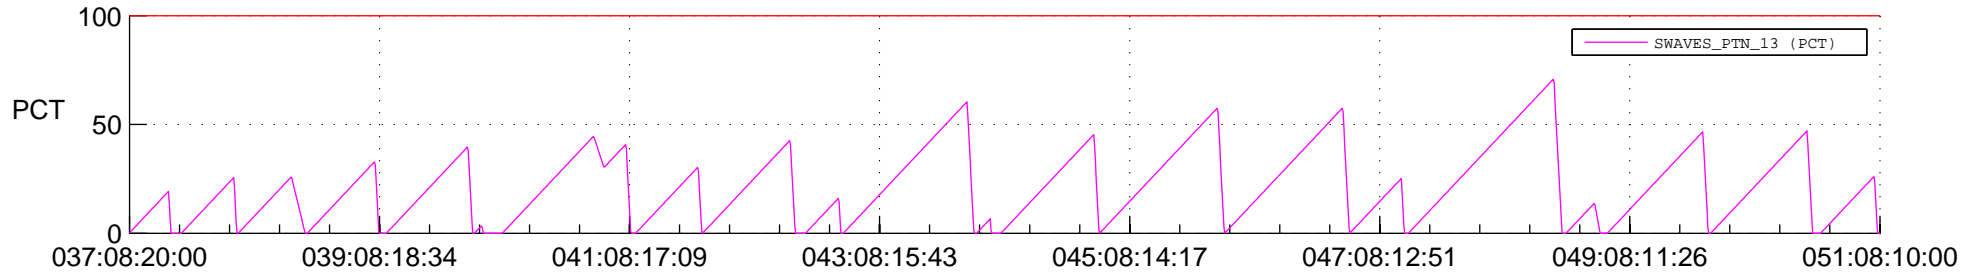

STEREO AHEAD SSR PCT Full Prediction

SWAVES_Percent_Full_Prediction

IMPACT_Percent_Full_Prediction

PLASTIC_Percent_Full_Prediction

Spacecraft_DownLink_Rate