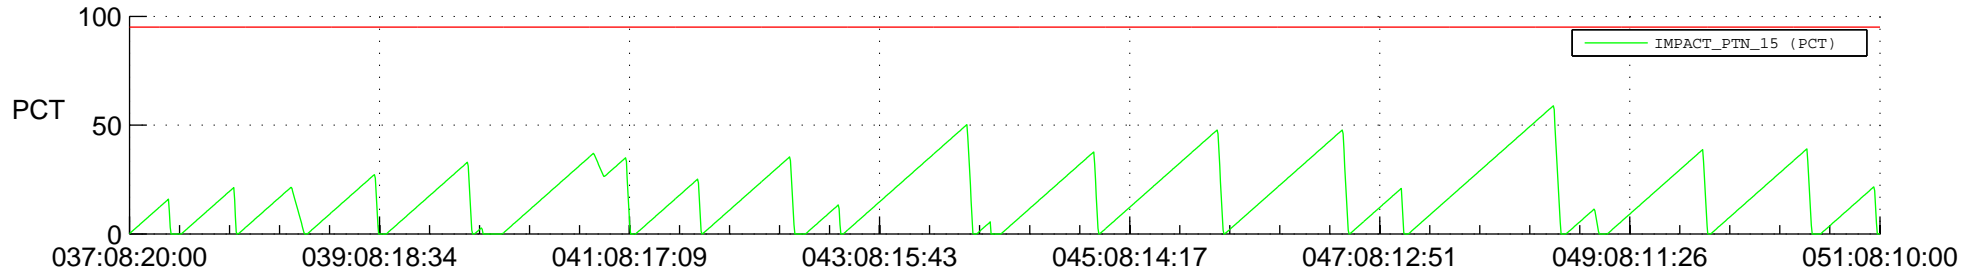

STEREO AHEAD SSR PCT Full Prediction

SWAVES_Percent_Full_Prediction

IMPACT_Percent_Full_Prediction

PLASTIC_Percent_Full_Prediction

Spacecraft_DownLink_Rate