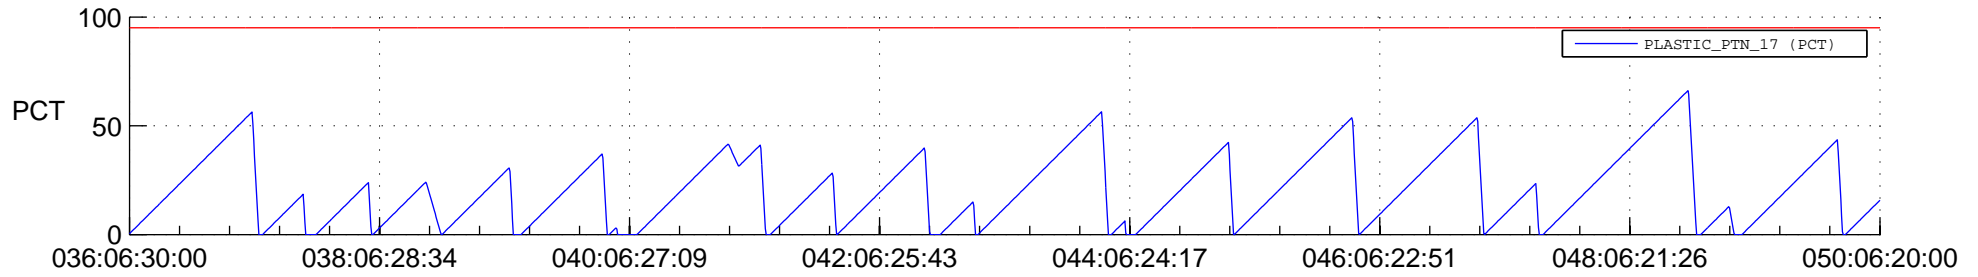

STEREO AHEAD SSR PCT Full Prediction

SWAVES_Percent_Full_Prediction

IMPACT_Percent_Full_Prediction

PLASTIC_Percent_Full_Prediction

Spacecraft_DownLink_Rate

Ground Time (2019:036:06:30:00.000 -2019:050:06:20:00.000)