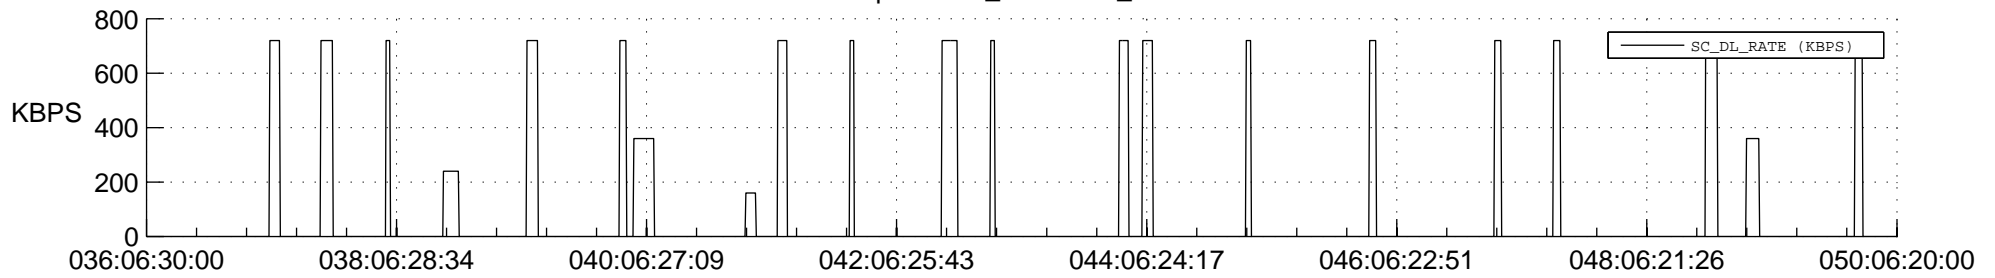

STEREO AHEAD SSR PCT Full Prediction

SWAVES_Percent_Full_Prediction

IMPACT_Percent_Full_Prediction

PLASTIC_Percent_Full_Prediction

Spacecraft_DownLink_Rate

Ground Time (2019:036:06:30:00.000 -2019:050:06:20:00.000)