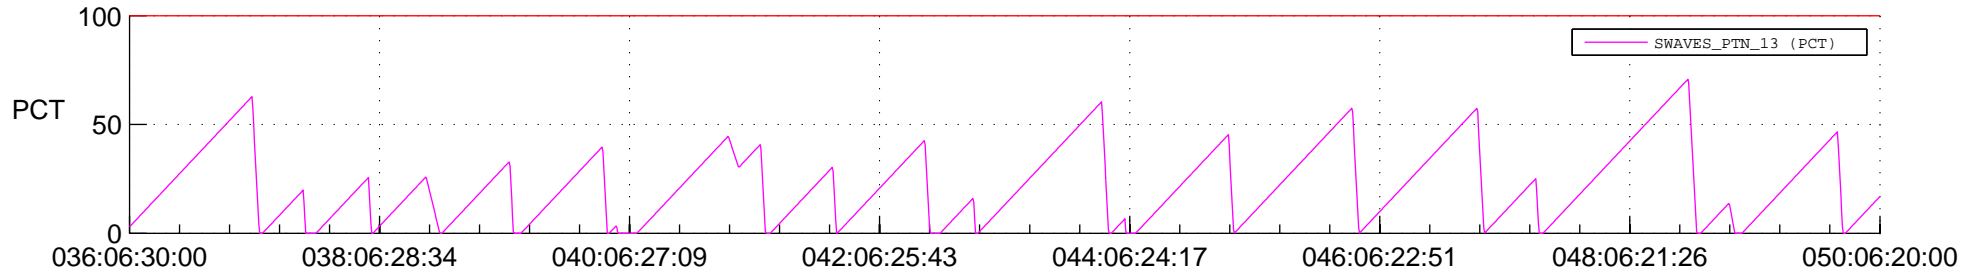

STEREO AHEAD SSR PCT Full Prediction

SWAVES_Percent_Full_Prediction

IMPACT_Percent_Full_Prediction

PLASTIC_Percent_Full_Prediction

Spacecraft_DownLink_Rate

Ground Time (2019:036:06:30:00.000 -2019:050:06:20:00.000)