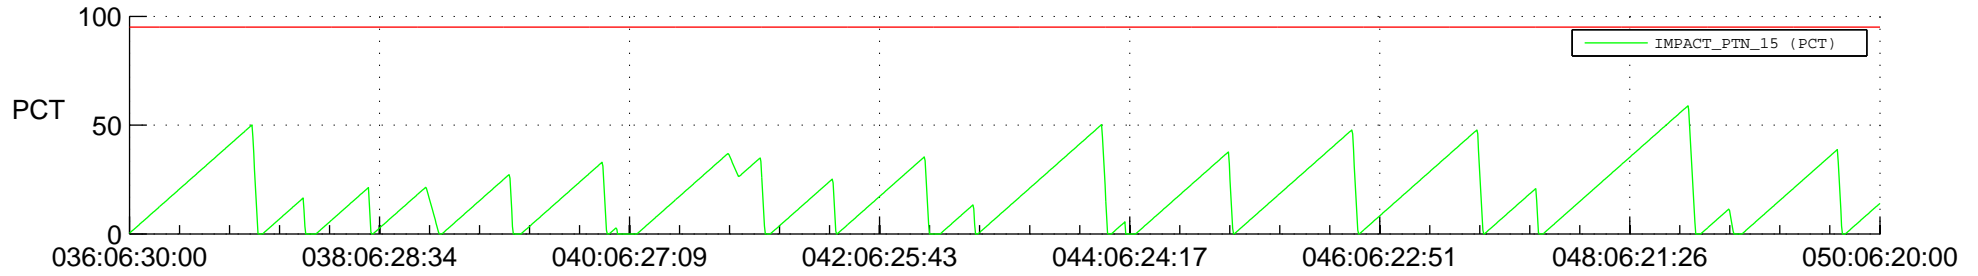

STEREO AHEAD SSR PCT Full Prediction

SWAVES_Percent_Full_Prediction

IMPACT_Percent_Full_Prediction

PLASTIC_Percent_Full_Prediction

Spacecraft_DownLink_Rate

Ground Time (2019:036:06:30:00.000 -2019:050:06:20:00.000)