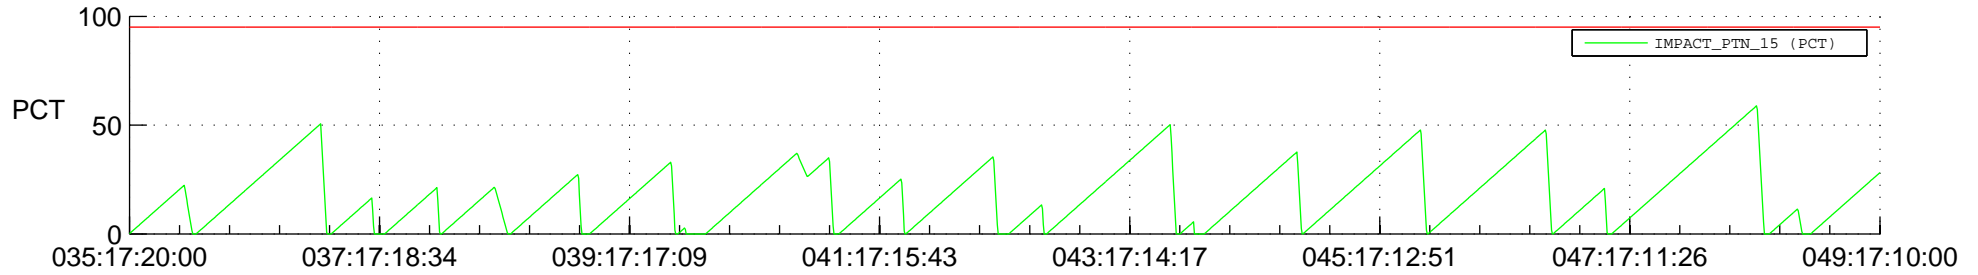

STEREO AHEAD SSR PCT Full Prediction

SWAVES_Percent_Full_Prediction

IMPACT_Percent_Full_Prediction

PLASTIC_Percent_Full_Prediction

Spacecraft_DownLink_Rate