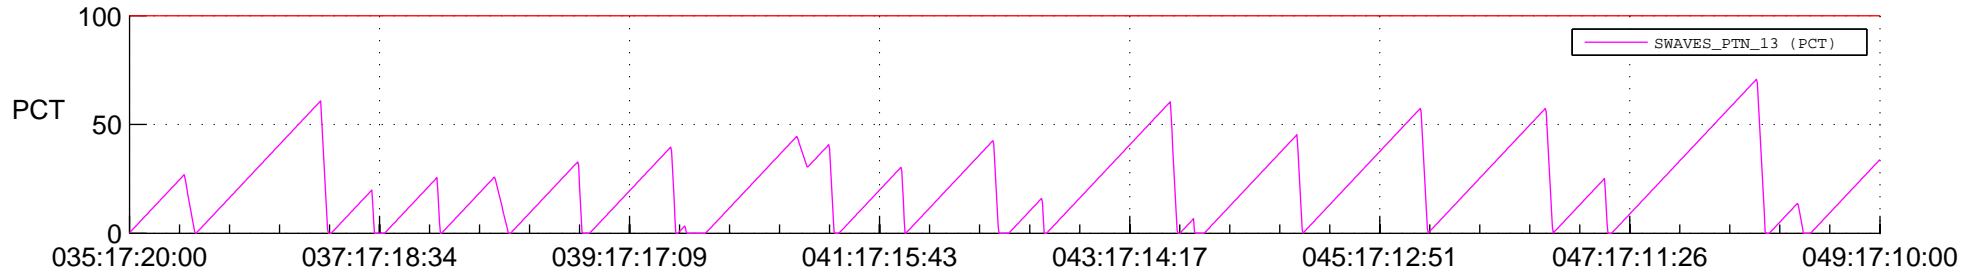

STEREO AHEAD SSR PCT Full Prediction

SWAVES_Percent_Full_Prediction

IMPACT_Percent_Full_Prediction

PLASTIC_Percent_Full_Prediction

Spacecraft_DownLink_Rate