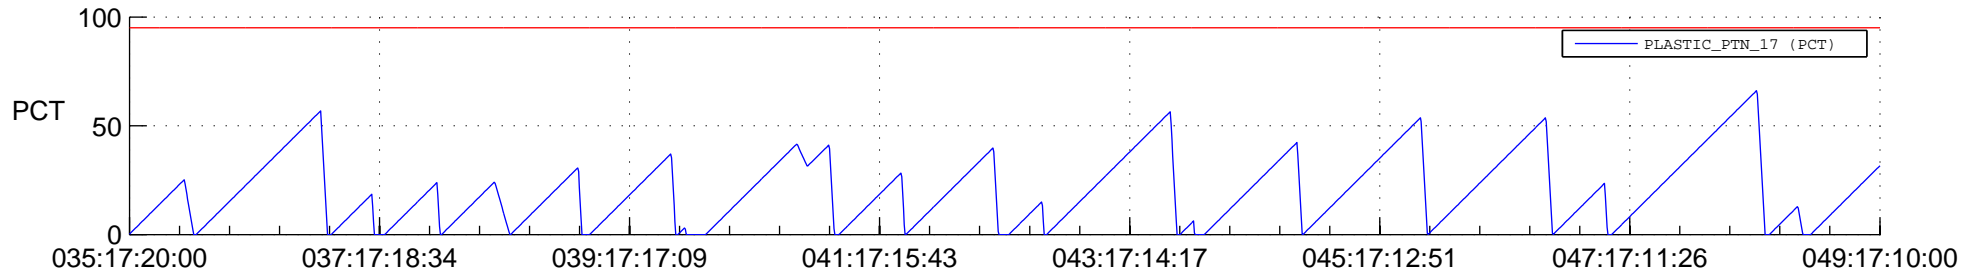

STEREO AHEAD SSR PCT Full Prediction

SWAVES_Percent_Full_Prediction

IMPACT_Percent_Full_Prediction

PLASTIC_Percent_Full_Prediction

Spacecraft_DownLink_Rate