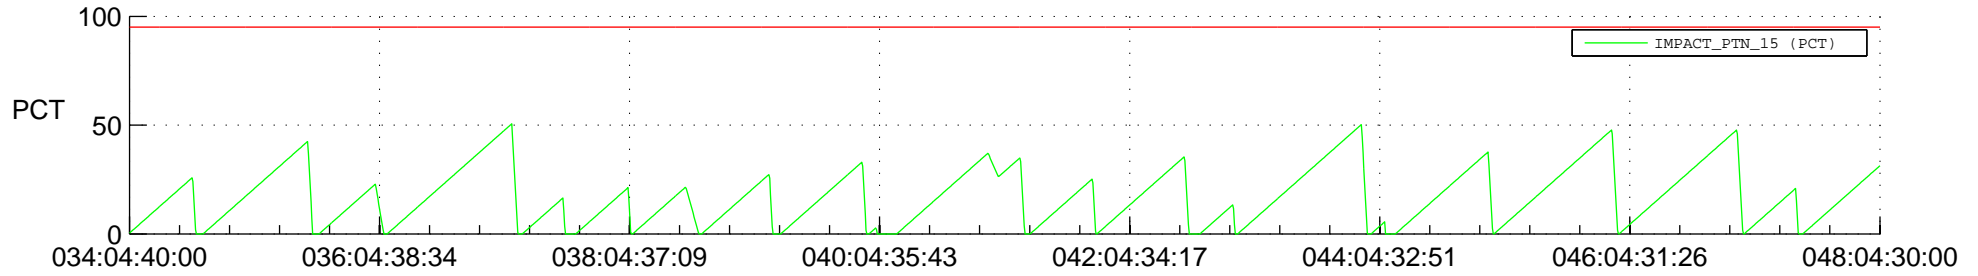

STEREO AHEAD SSR PCT Full Prediction

SWAVES_Percent_Full_Prediction

IMPACT_Percent_Full_Prediction

PLASTIC_Percent_Full_Prediction

Spacecraft_DownLink_Rate

Ground Time (2019:034:04:40:00.000 -2019:048:04:30:00.000)