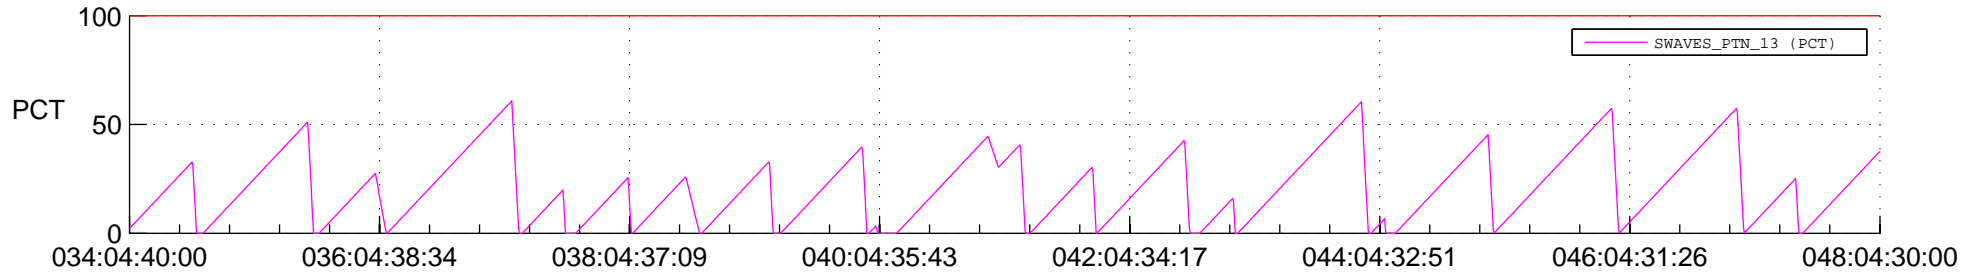

STEREO AHEAD SSR PCT Full Prediction

SWAVES_Percent_Full_Prediction

IMPACT_Percent_Full_Prediction

PLASTIC_Percent_Full_Prediction

Spacecraft_DownLink_Rate

Ground Time (2019:034:04:40:00.000 -2019:048:04:30:00.000)