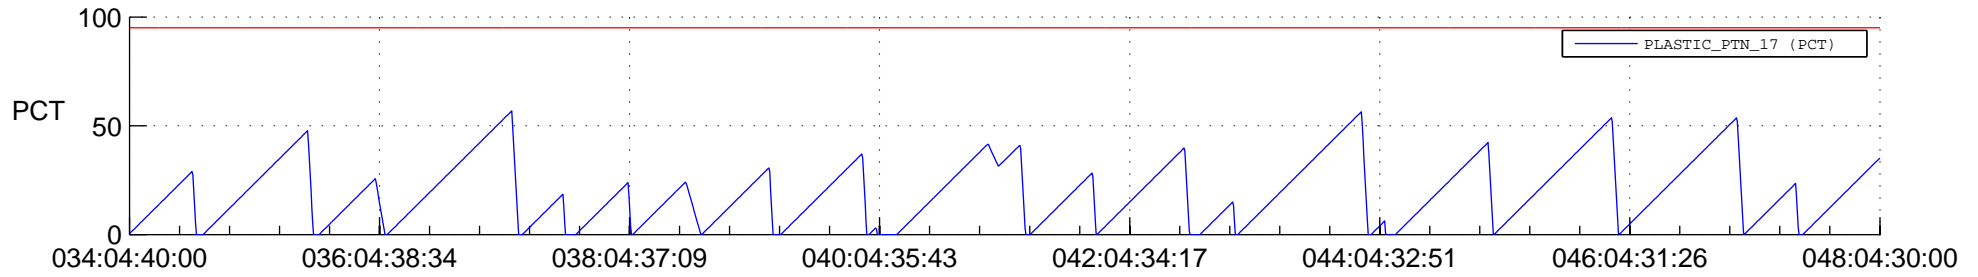

STEREO AHEAD SSR PCT Full Prediction

SWAVES_Percent_Full_Prediction

IMPACT_Percent_Full_Prediction

PLASTIC_Percent_Full_Prediction

Spacecraft_DownLink_Rate

Ground Time (2019:034:04:40:00.000 -2019:048:04:30:00.000)