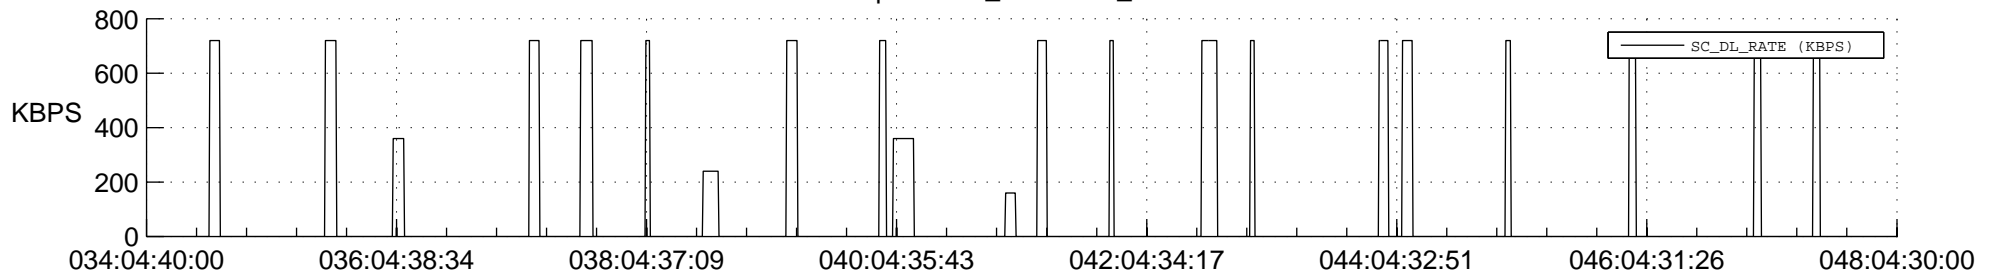

STEREO AHEAD SSR PCT Full Prediction

SWAVES_Percent_Full_Prediction

IMPACT_Percent_Full_Prediction

PLASTIC_Percent_Full_Prediction

Spacecraft_DownLink_Rate

Ground Time (2019:034:04:40:00.000 -2019:048:04:30:00.000)