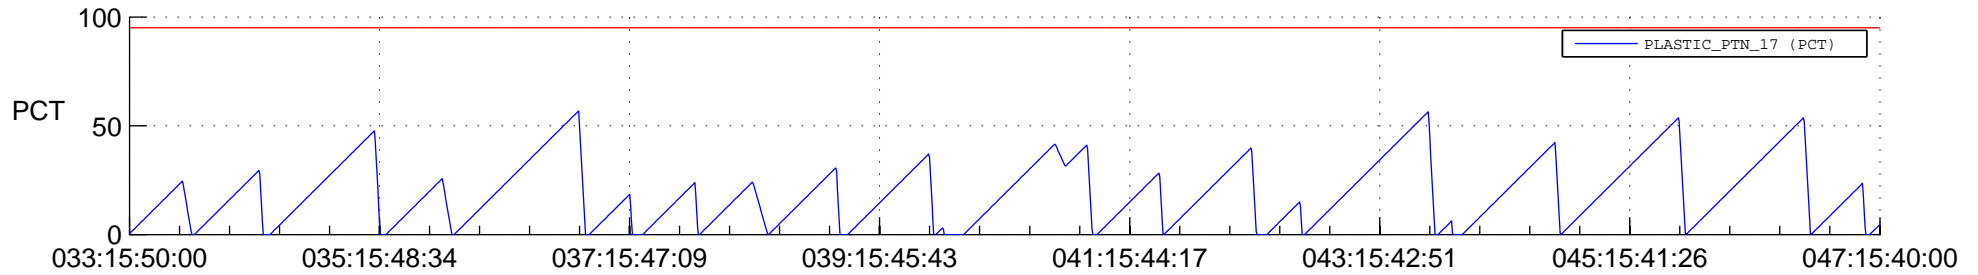

## SWAVES\_Percent\_Full\_Prediction

## Spacecraft\_DownLink\_Rate

Ground Time (2019:033:15:50:00.000 -2019:047:15:40:00.000)