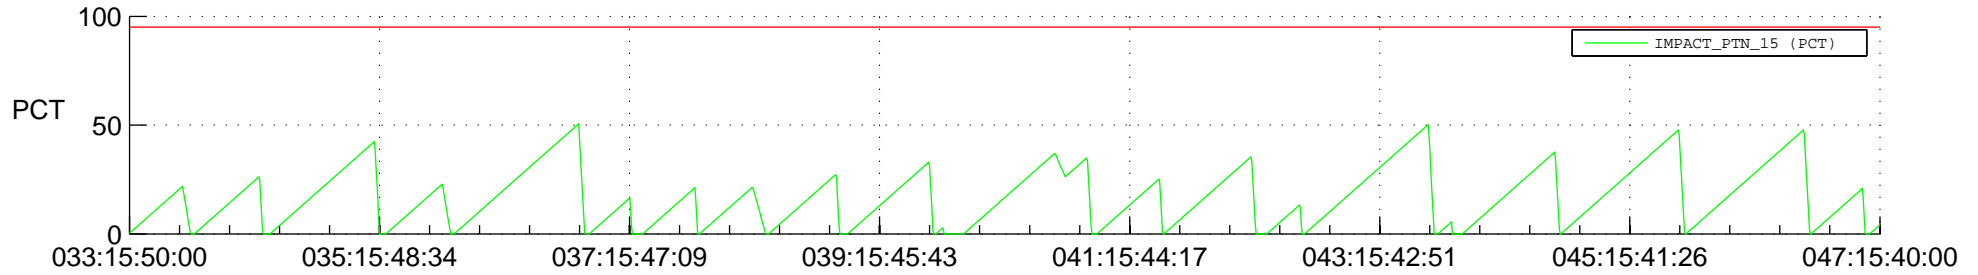

IMPACT_Percent_Full_Prediction