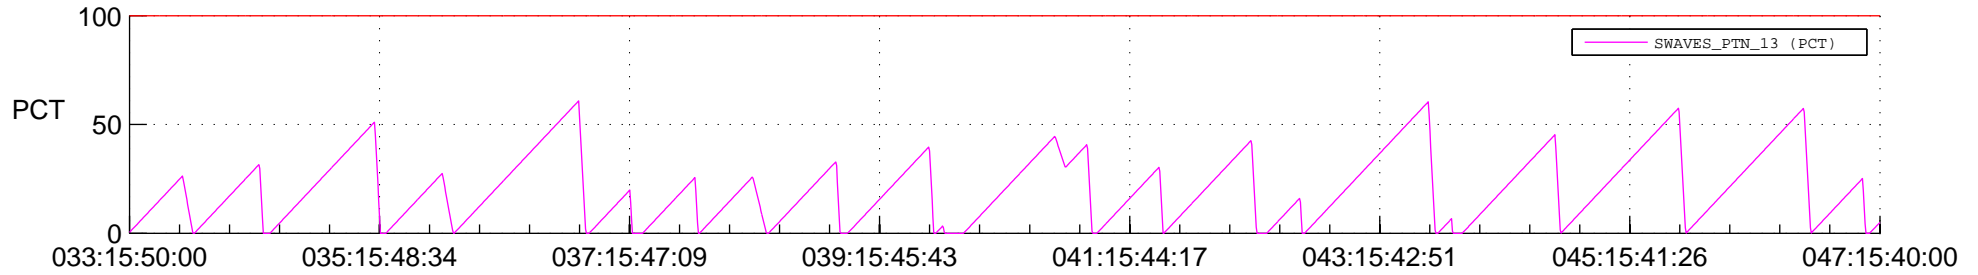

## SWAVES\_Percent\_Full\_Prediction

## Spacecraft\_DownLink\_Rate

Ground Time (2019:033:15:50:00.000 -2019:047:15:40:00.000)