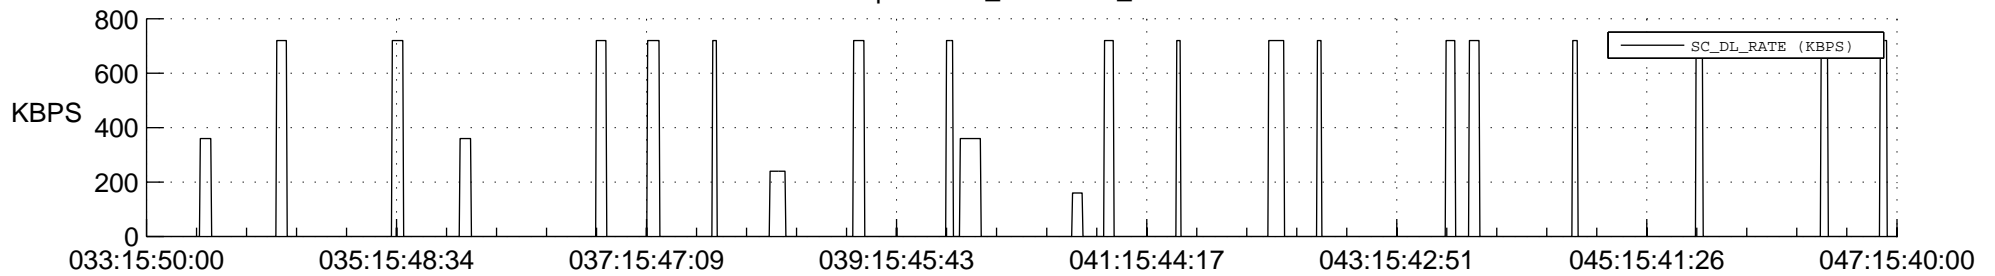

## Spacecraft\_DownLink\_Rate

Ground Time (2019:033:15:50:00.000 -2019:047:15:40:00.000)