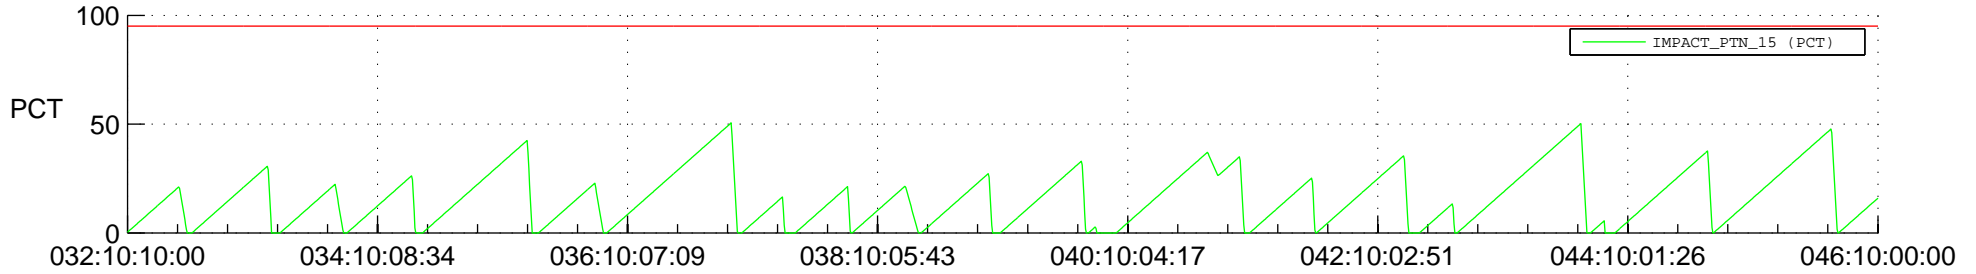

STEREO AHEAD SSR PCT Full Prediction

SWAVES_Percent_Full_Prediction

IMPACT_Percent_Full_Prediction

PLASTIC_Percent_Full_Prediction

Spacecraft_DownLink_Rate

Ground Time (2019:032:10:10:00.000 -2019:046:10:00:00.000)