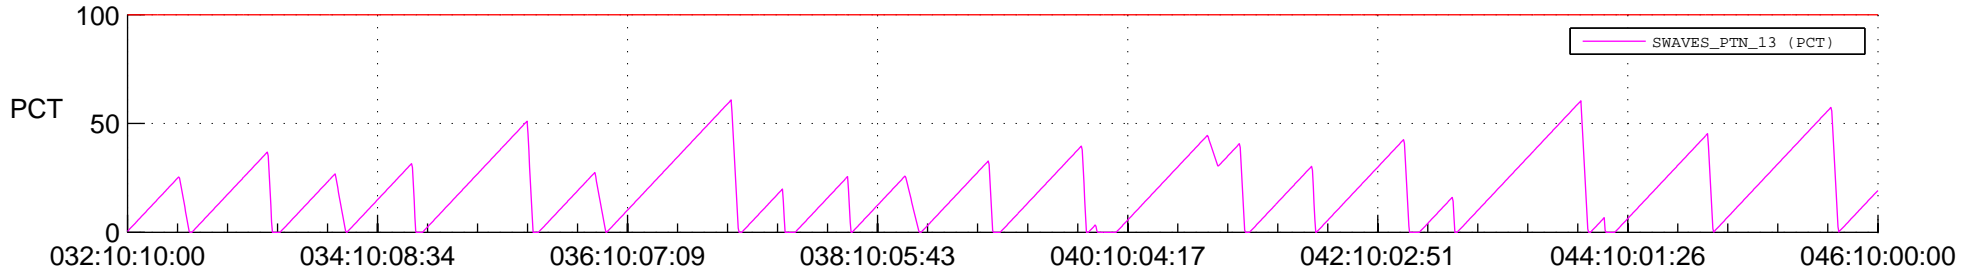

STEREO AHEAD SSR PCT Full Prediction

SWAVES_Percent_Full_Prediction

IMPACT_Percent_Full_Prediction

PLASTIC_Percent_Full_Prediction

Spacecraft_DownLink_Rate

Ground Time (2019:032:10:10:00.000 -2019:046:10:00:00.000)