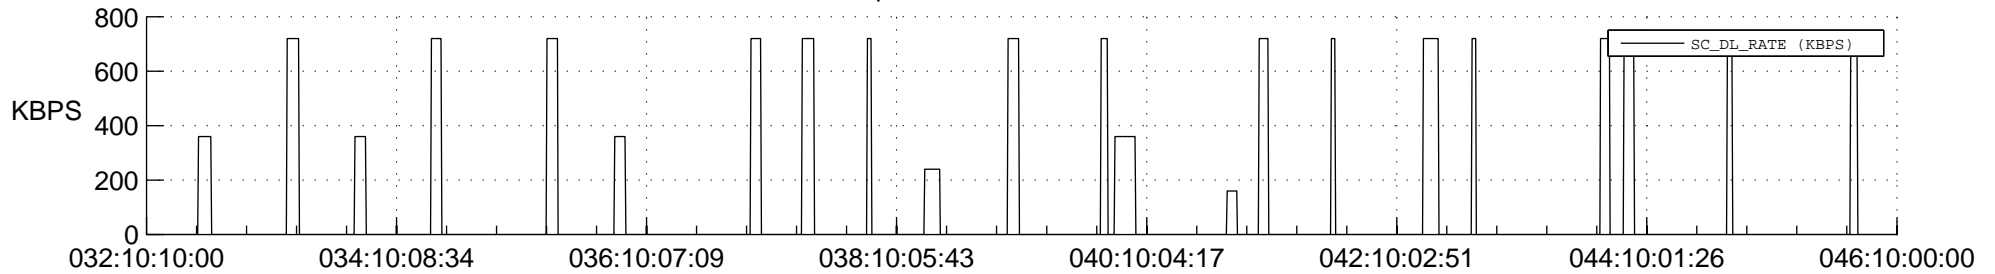

STEREO AHEAD SSR PCT Full Prediction

SWAVES_Percent_Full_Prediction

IMPACT_Percent_Full_Prediction

PLASTIC_Percent_Full_Prediction

Spacecraft_DownLink_Rate

Ground Time (2019:032:10:10:00.000 -2019:046:10:00:00.000)