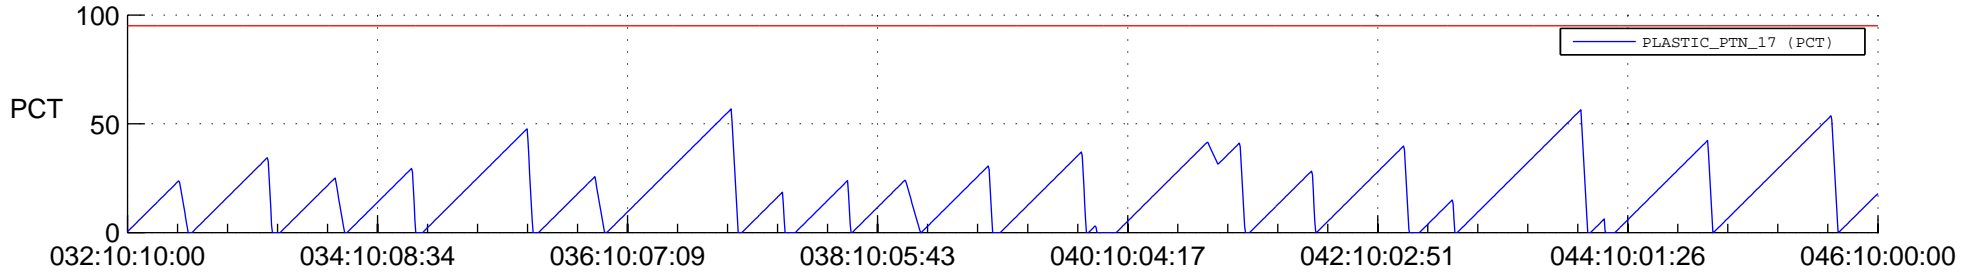

STEREO AHEAD SSR PCT Full Prediction

SWAVES_Percent_Full_Prediction

IMPACT_Percent_Full_Prediction

PLASTIC_Percent_Full_Prediction

Spacecraft_DownLink_Rate

Ground Time (2019:032:10:10:00.000 -2019:046:10:00:00.000)