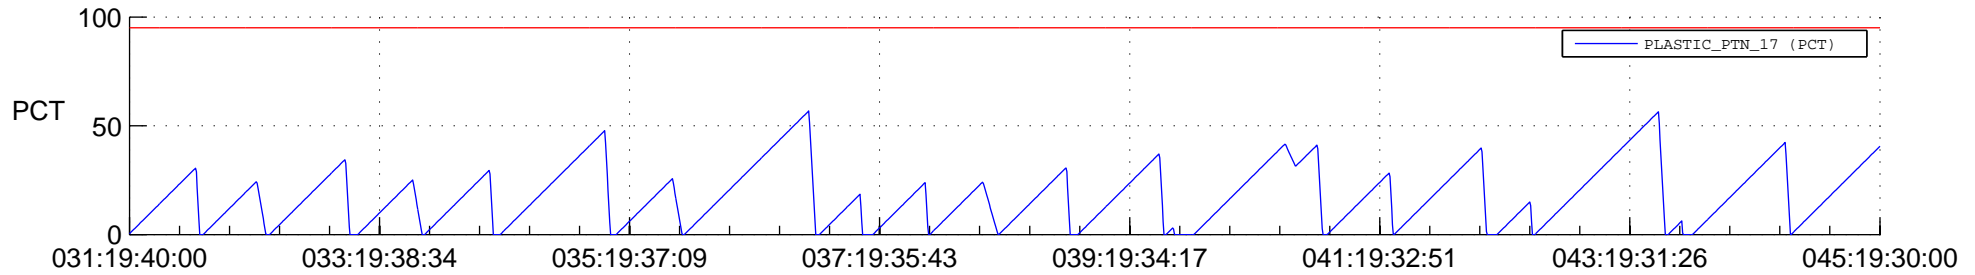

STEREO AHEAD SSR PCT Full Prediction

SWAVES_Percent_Full_Prediction

IMPACT_Percent_Full_Prediction

PLASTIC_Percent_Full_Prediction

Spacecraft_DownLink_Rate