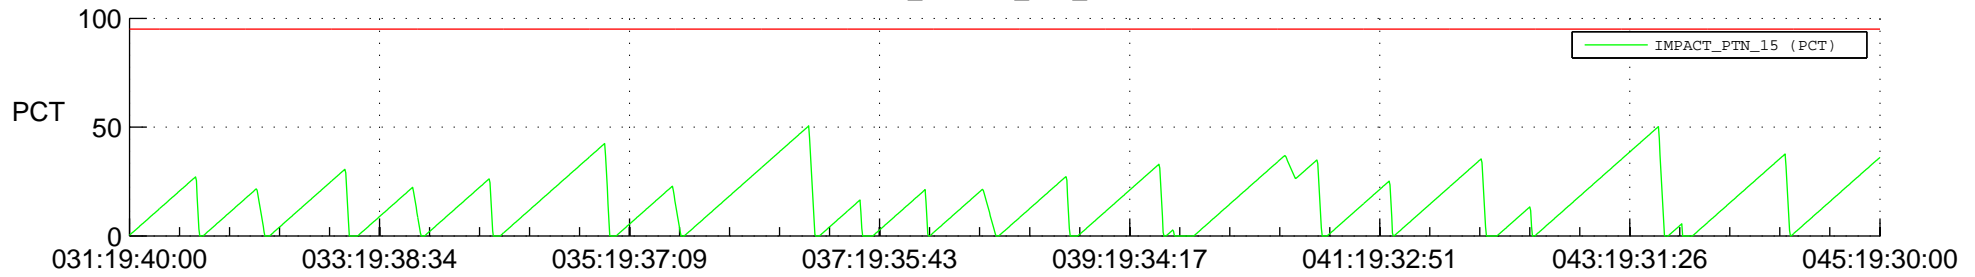

STEREO AHEAD SSR PCT Full Prediction

SWAVES_Percent_Full_Prediction

IMPACT_Percent_Full_Prediction

PLASTIC_Percent_Full_Prediction

Spacecraft_DownLink_Rate