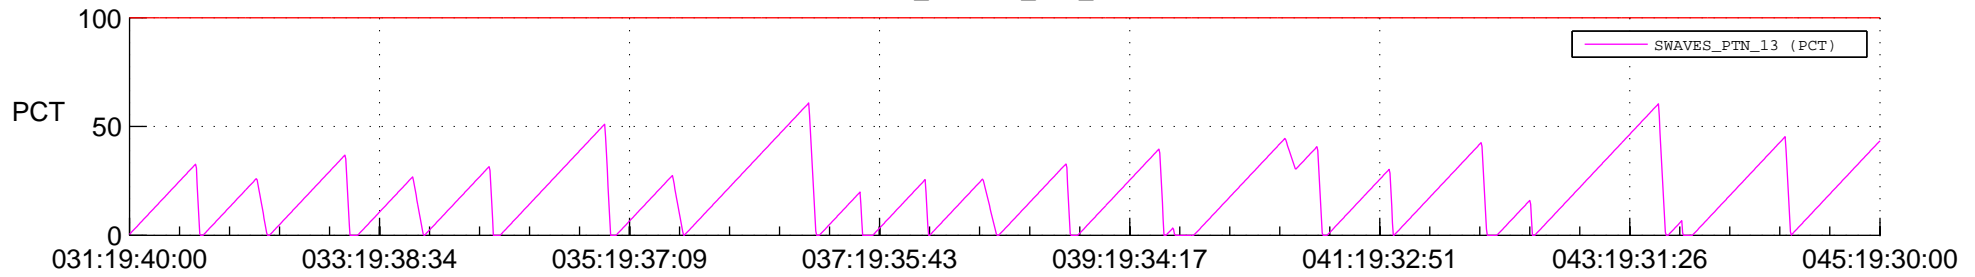

STEREO AHEAD SSR PCT Full Prediction

SWAVES_Percent_Full_Prediction

IMPACT_Percent_Full_Prediction

PLASTIC_Percent_Full_Prediction

Spacecraft_DownLink_Rate