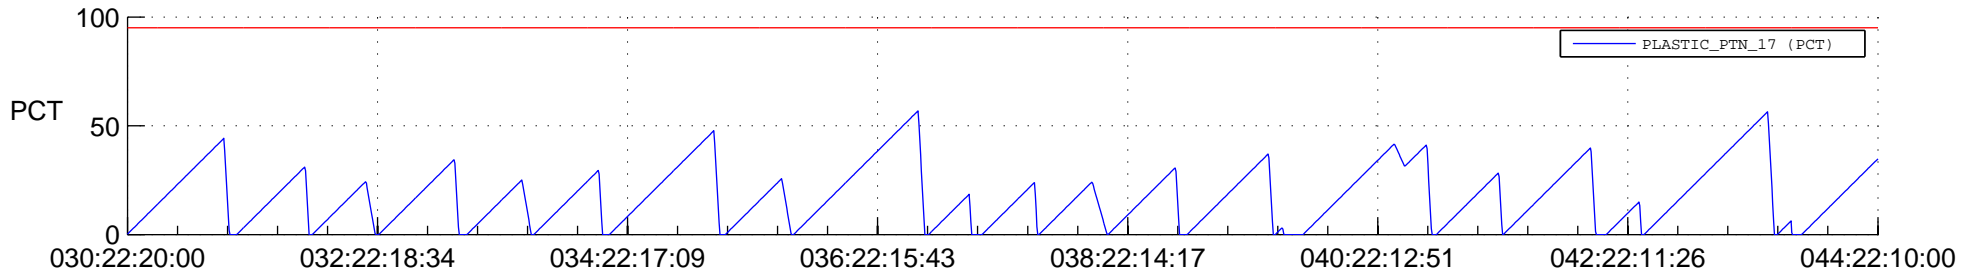

STEREO AHEAD SSR PCT Full Prediction

SWAVES_Percent_Full_Prediction

IMPACT_Percent_Full_Prediction

PLASTIC_Percent_Full_Prediction

Spacecraft_DownLink_Rate