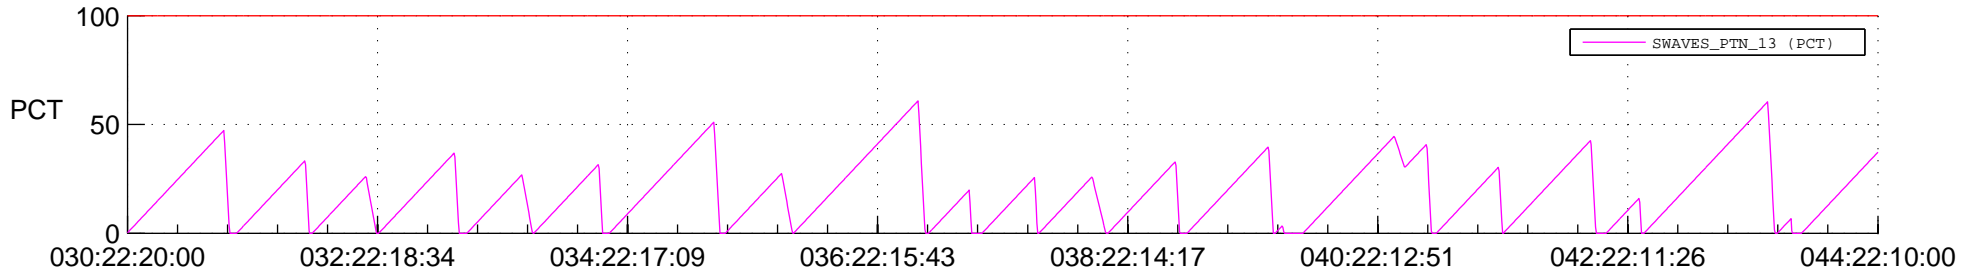

STEREO AHEAD SSR PCT Full Prediction

SWAVES_Percent_Full_Prediction

IMPACT_Percent_Full_Prediction

PLASTIC_Percent_Full_Prediction

Spacecraft_DownLink_Rate