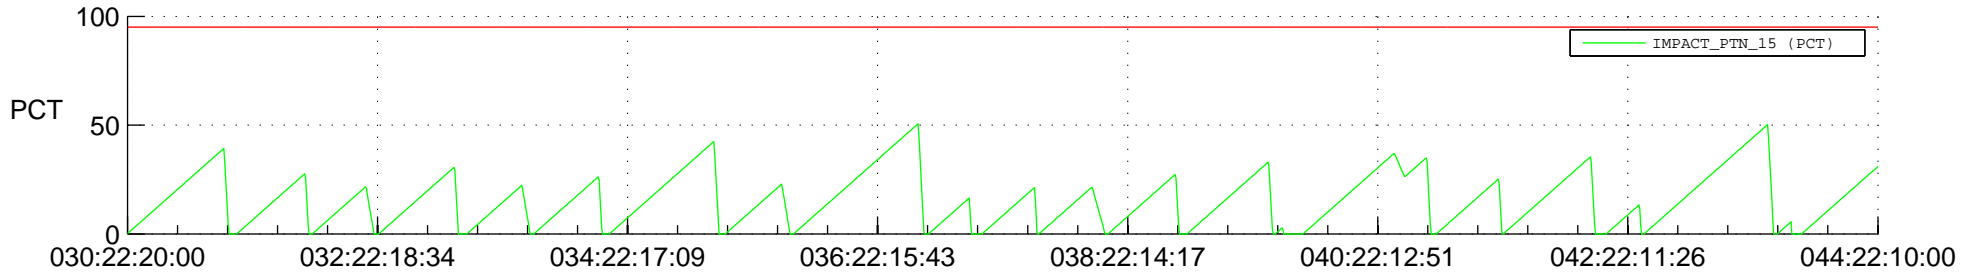

STEREO AHEAD SSR PCT Full Prediction

SWAVES_Percent_Full_Prediction

IMPACT_Percent_Full_Prediction

PLASTIC_Percent_Full_Prediction

Spacecraft_DownLink_Rate