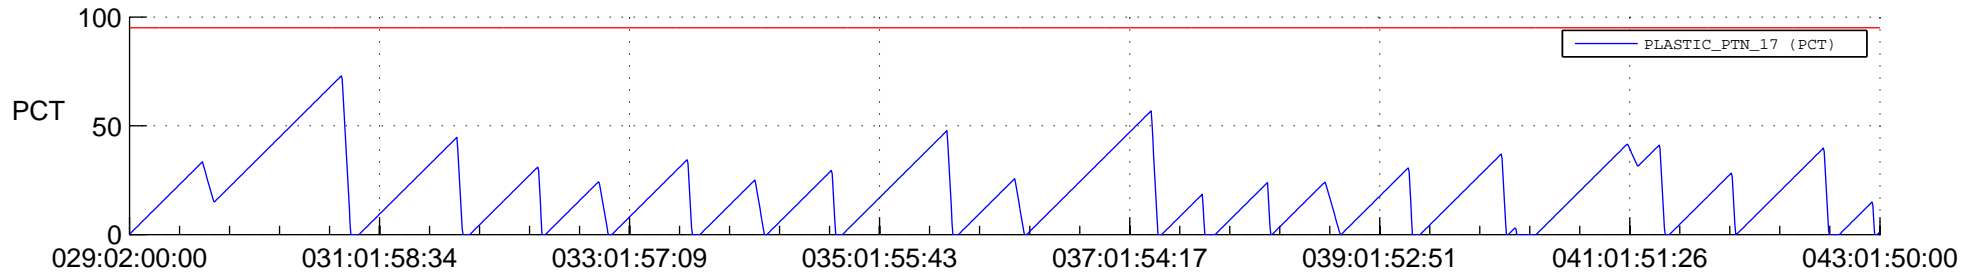

PLASTIC_Percent_Full_Prediction