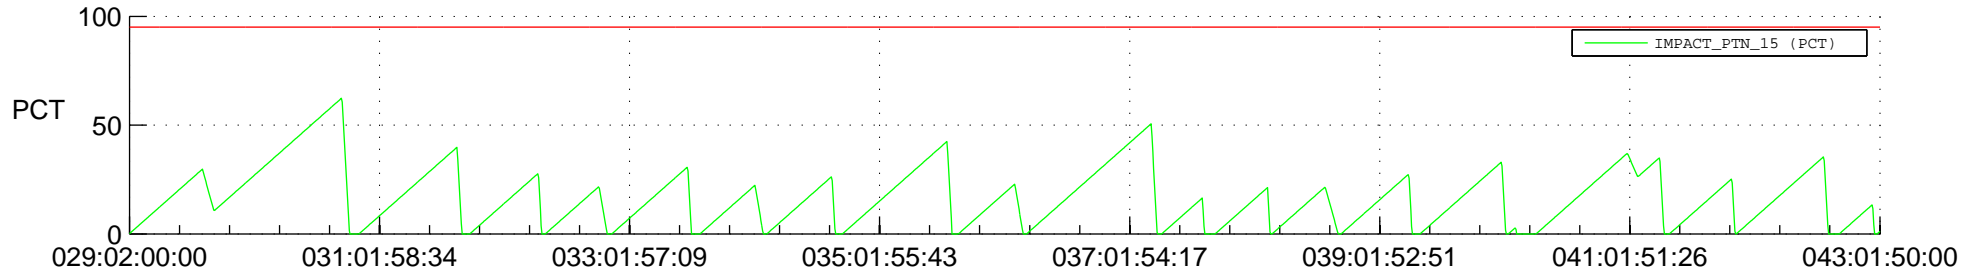

IMPACT_Percent_Full_Prediction