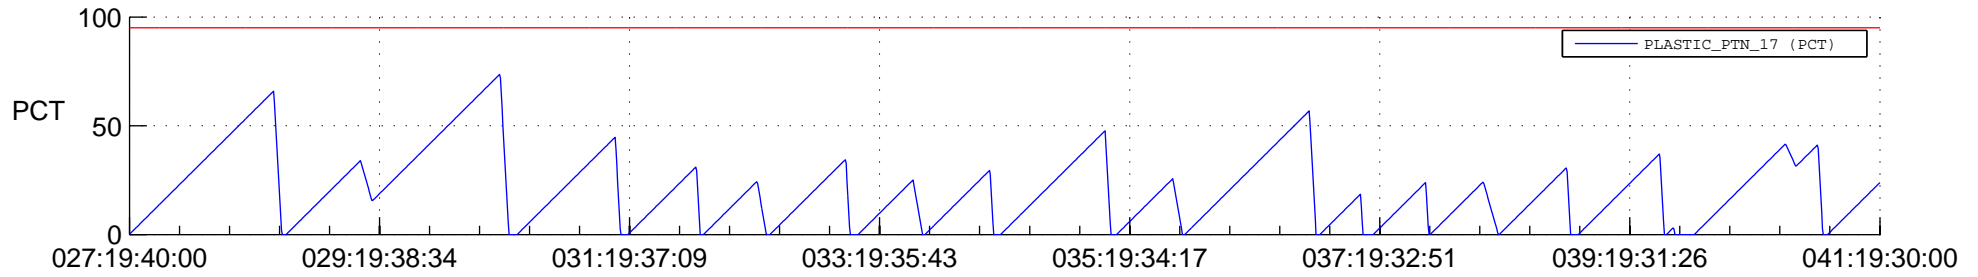

PLASTIC_Percent_Full_Prediction