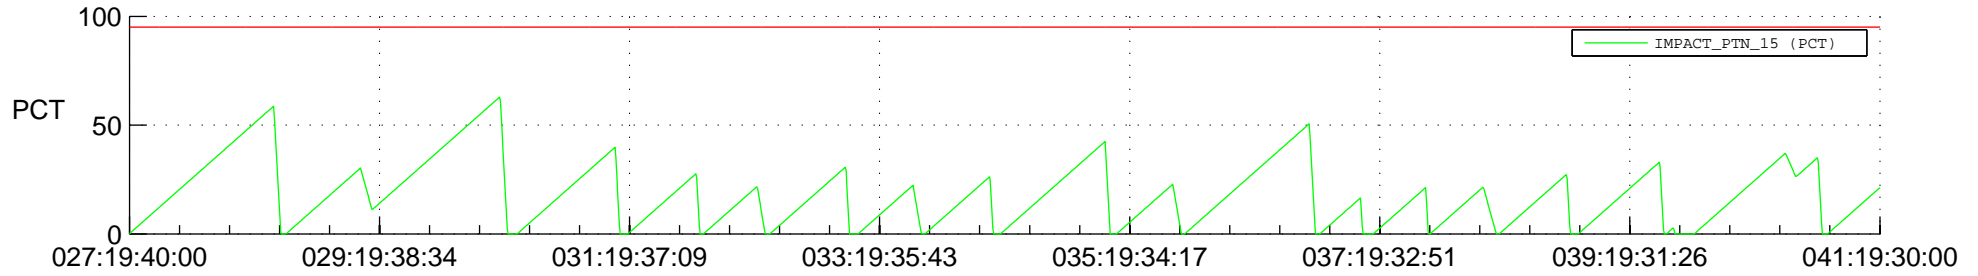

IMPACT_Percent_Full_Prediction