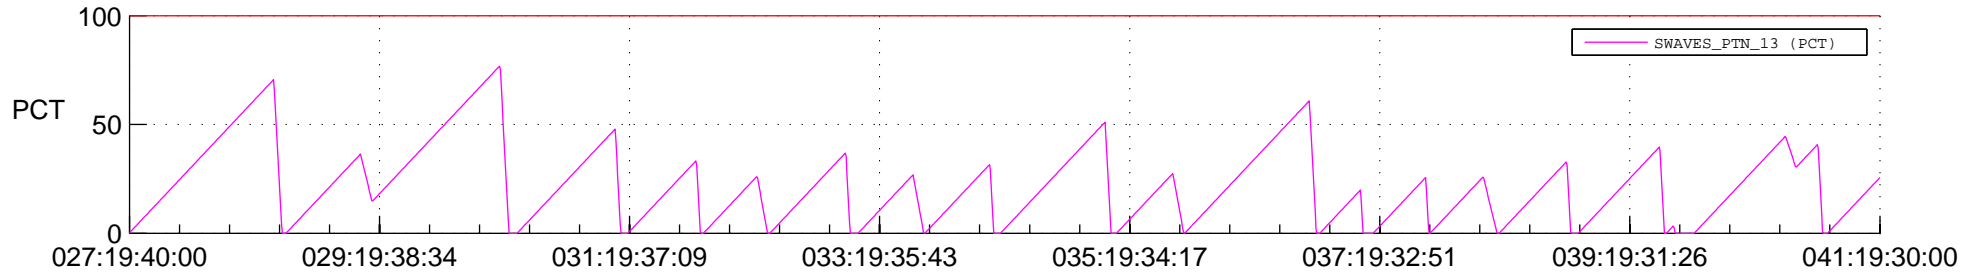

# STEREO AHEAD SSR PCT Full Prediction

## SWAVES\_Percent\_Full\_Prediction