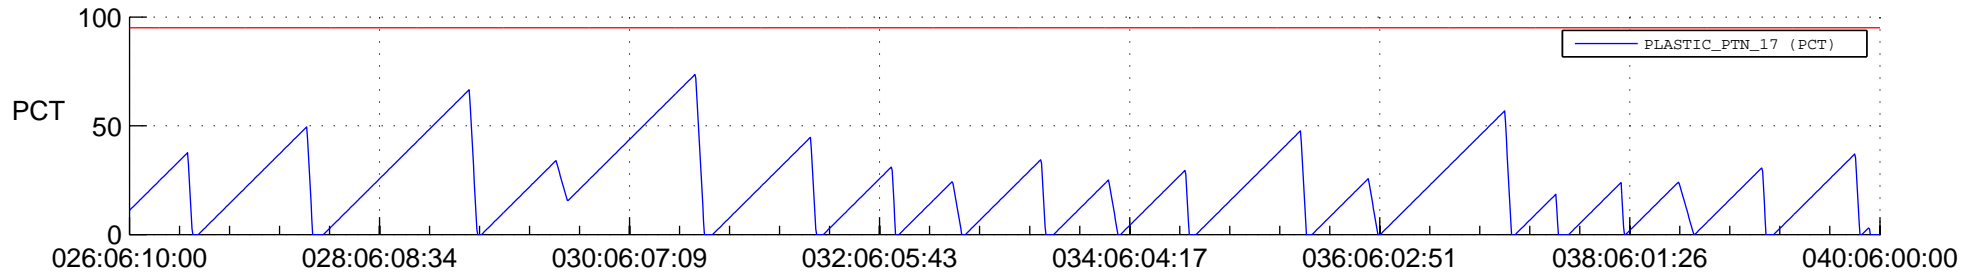

STEREO AHEAD SSR PCT Full Prediction

SWAVES_Percent_Full_Prediction

IMPACT_Percent_Full_Prediction

PLASTIC_Percent_Full_Prediction

Spacecraft_DownLink_Rate