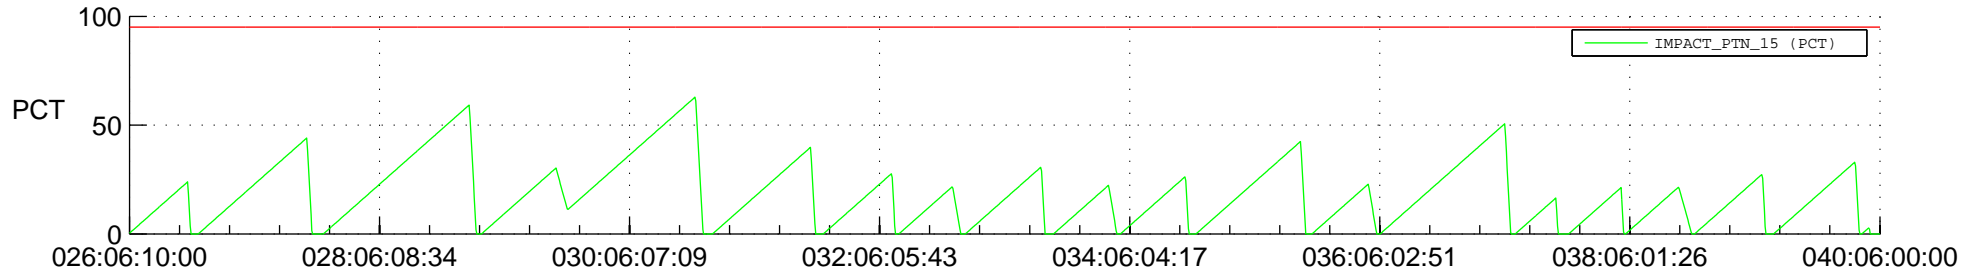

STEREO AHEAD SSR PCT Full Prediction

SWAVES_Percent_Full_Prediction

IMPACT_Percent_Full_Prediction

PLASTIC_Percent_Full_Prediction

Spacecraft_DownLink_Rate