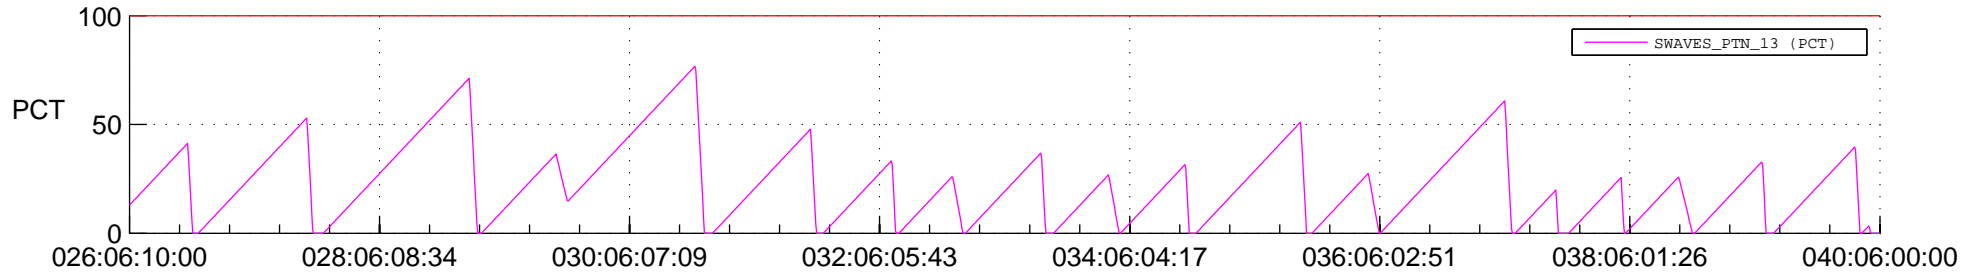

STEREO AHEAD SSR PCT Full Prediction

SWAVES_Percent_Full_Prediction

IMPACT_Percent_Full_Prediction

PLASTIC_Percent_Full_Prediction

Spacecraft_DownLink_Rate