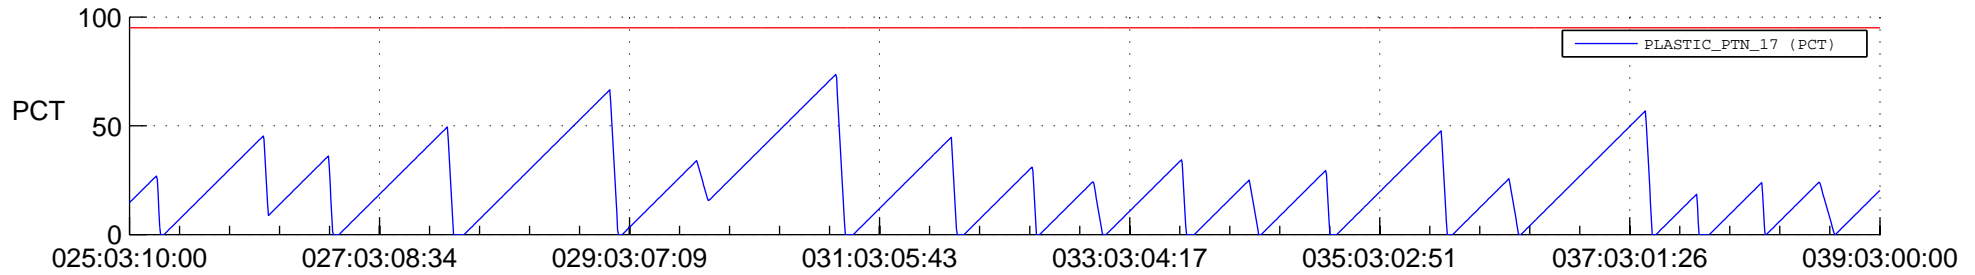

STEREO AHEAD SSR PCT Full Prediction

SWAVES_Percent_Full_Prediction

IMPACT_Percent_Full_Prediction

PLASTIC_Percent_Full_Prediction

Spacecraft_DownLink_Rate