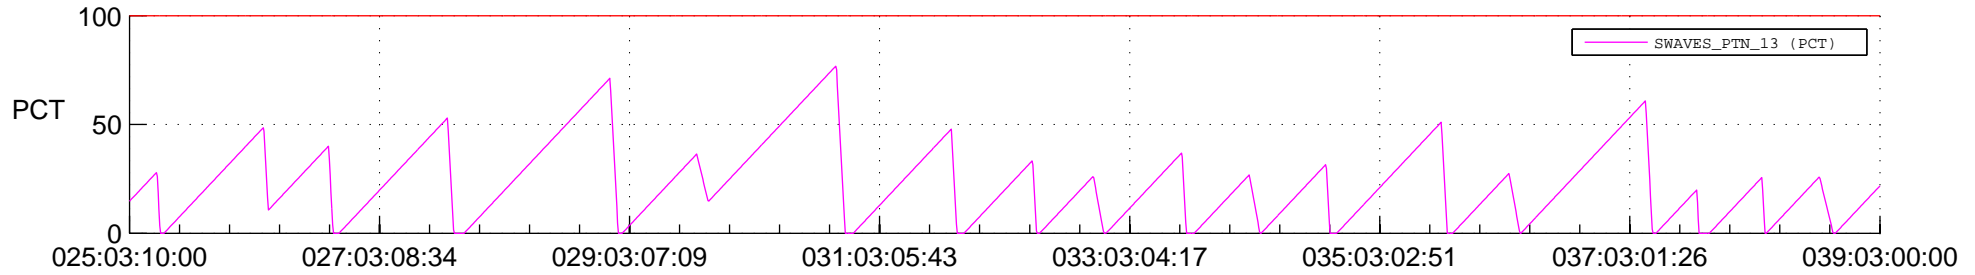

STEREO AHEAD SSR PCT Full Prediction

SWAVES_Percent_Full_Prediction

IMPACT_Percent_Full_Prediction

PLASTIC_Percent_Full_Prediction

Spacecraft_DownLink_Rate