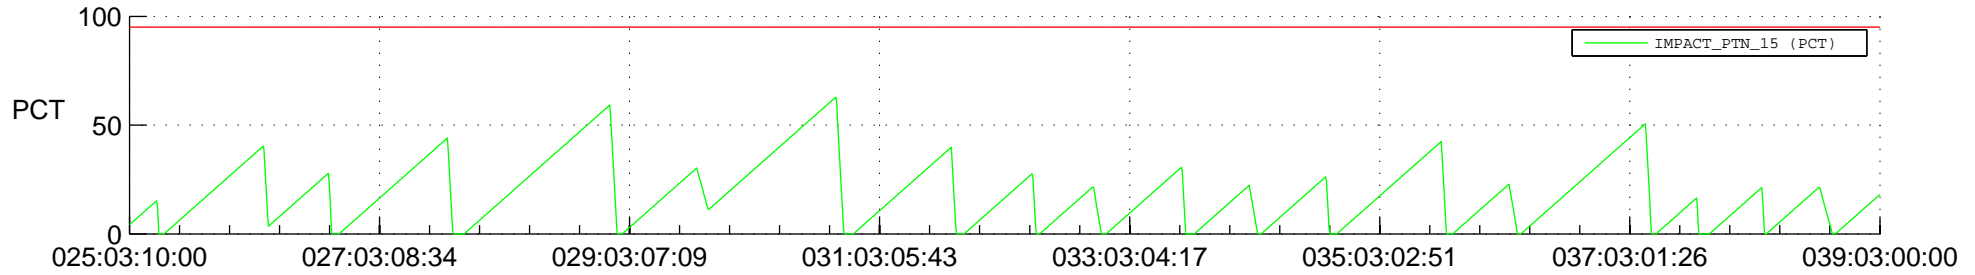

STEREO AHEAD SSR PCT Full Prediction

SWAVES_Percent_Full_Prediction

IMPACT_Percent_Full_Prediction

PLASTIC_Percent_Full_Prediction

Spacecraft_DownLink_Rate