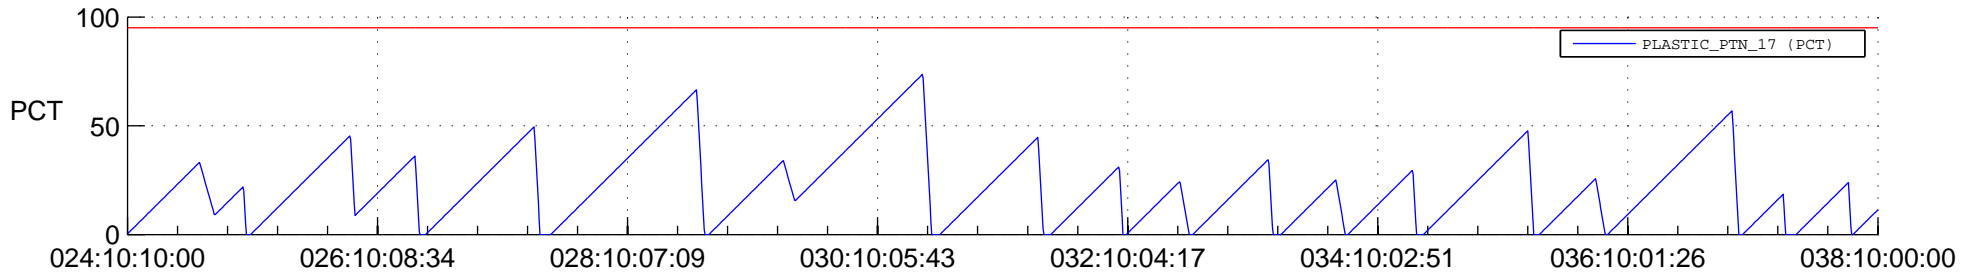

STEREO AHEAD SSR PCT Full Prediction

SWAVES_Percent_Full_Prediction

IMPACT_Percent_Full_Prediction

PLASTIC_Percent_Full_Prediction

Spacecraft_DownLink_Rate