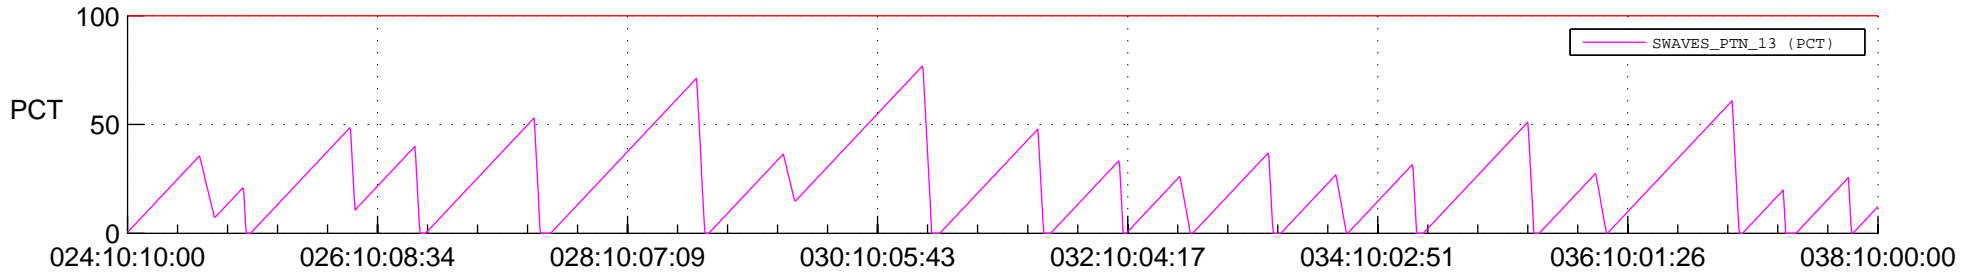

STEREO AHEAD SSR PCT Full Prediction

SWAVES_Percent_Full_Prediction

IMPACT_Percent_Full_Prediction

PLASTIC_Percent_Full_Prediction

Spacecraft_DownLink_Rate