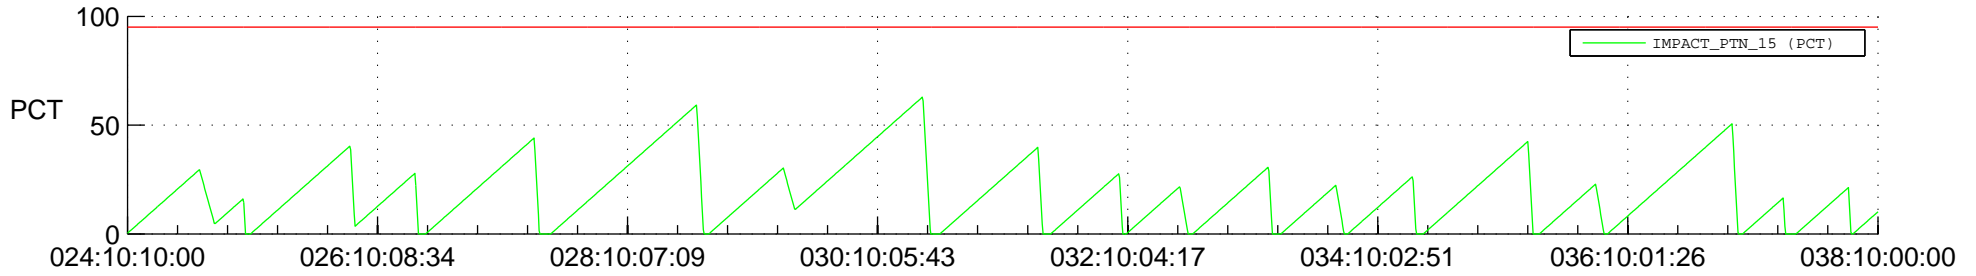

STEREO AHEAD SSR PCT Full Prediction

SWAVES_Percent_Full_Prediction

IMPACT_Percent_Full_Prediction

PLASTIC_Percent_Full_Prediction

Spacecraft_DownLink_Rate