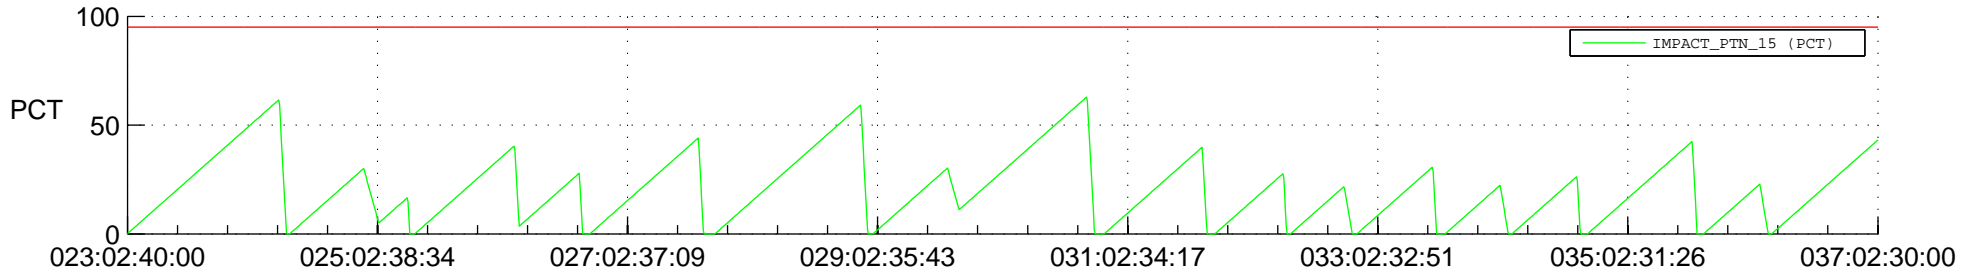

STEREO AHEAD SSR PCT Full Prediction

SWAVES_Percent_Full_Prediction

IMPACT_Percent_Full_Prediction

PLASTIC_Percent_Full_Prediction

Spacecraft_DownLink_Rate