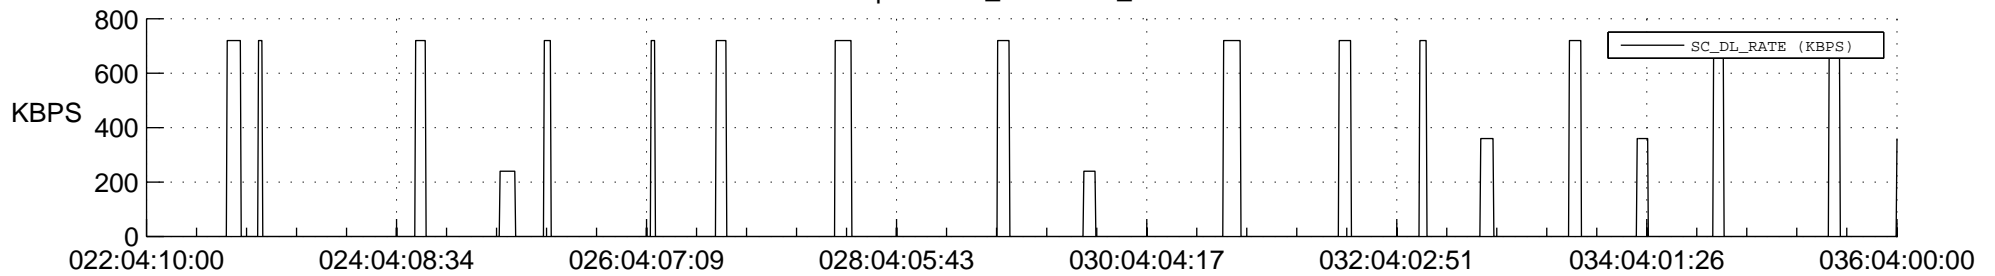

## Spacecraft\_DownLink\_Rate

Ground Time (2019:022:04:10:00.000 -2019:036:04:00:00.000)