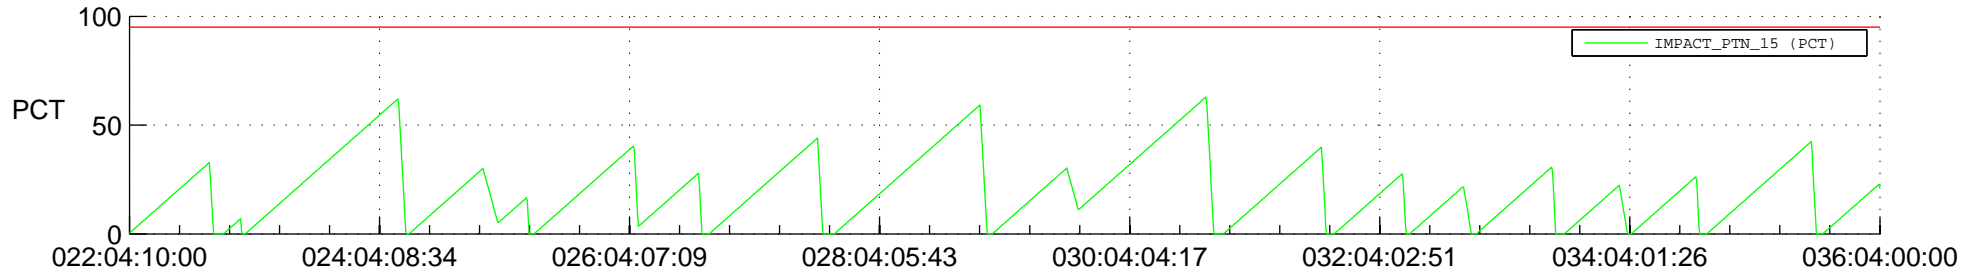

IMPACT_Percent_Full_Prediction