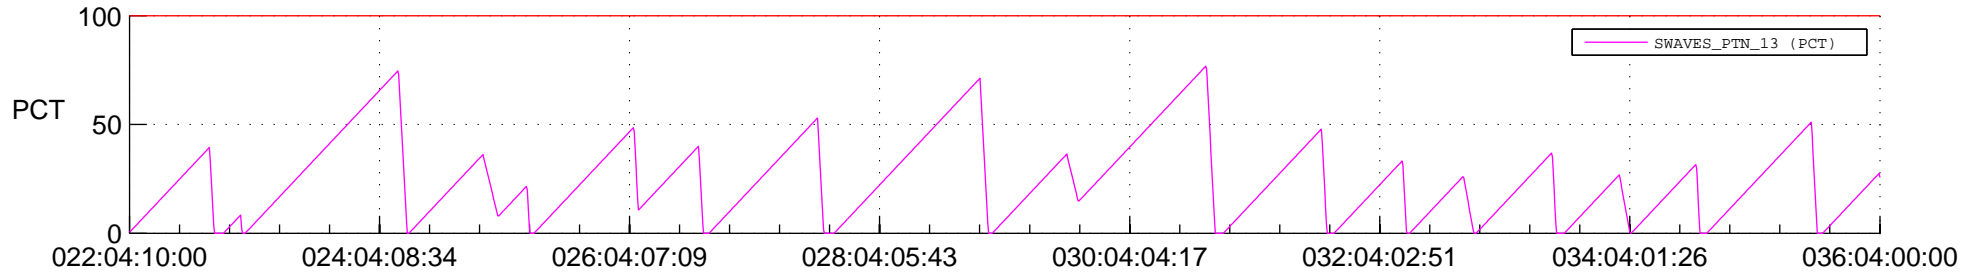

## SWAVES\_Percent\_Full\_Prediction

## Spacecraft\_DownLink\_Rate

Ground Time (2019:022:04:10:00.000 -2019:036:04:00:00.000)