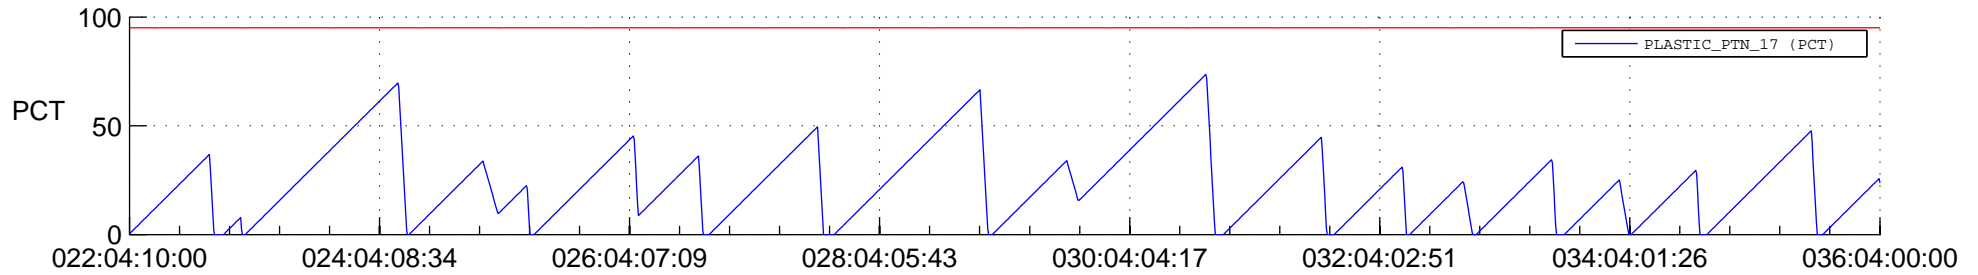

## SWAVES\_Percent\_Full\_Prediction

## Spacecraft\_DownLink\_Rate

Ground Time (2019:022:04:10:00.000 -2019:036:04:00:00.000)