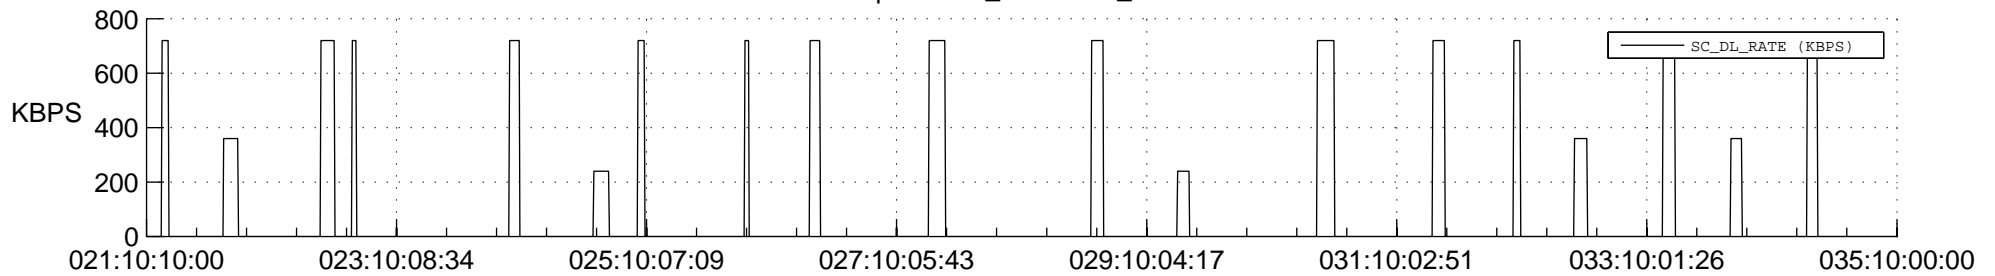

STEREO AHEAD SSR PCT Full Prediction

SWAVES_Percent_Full_Prediction

IMPACT_Percent_Full_Prediction

PLASTIC_Percent_Full_Prediction

Spacecraft_DownLink_Rate

Ground Time (2019:021:10:10:00.000 -2019:035:10:00:00.000)