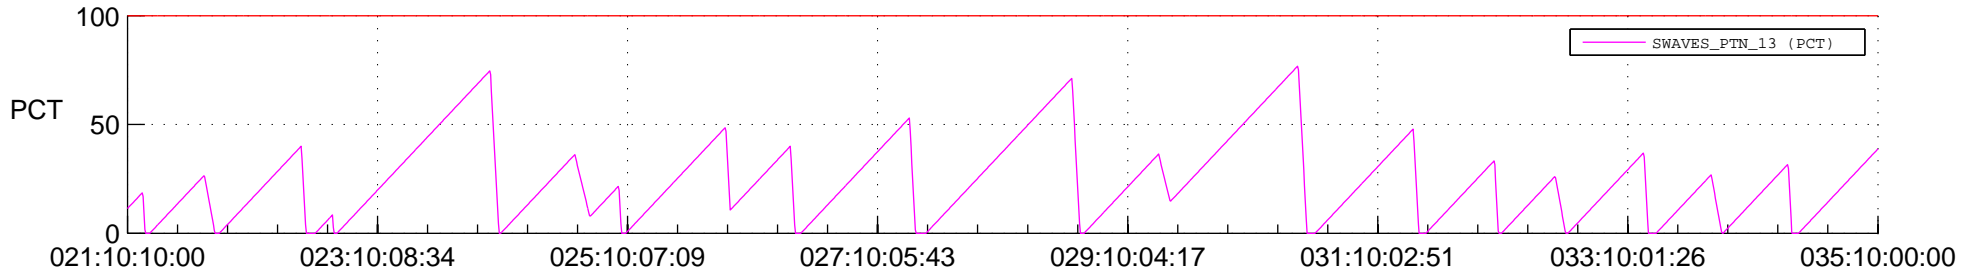

STEREO AHEAD SSR PCT Full Prediction

SWAVES_Percent_Full_Prediction

IMPACT_Percent_Full_Prediction

PLASTIC_Percent_Full_Prediction

Spacecraft_DownLink_Rate

Ground Time (2019:021:10:10:00.000 -2019:035:10:00:00.000)