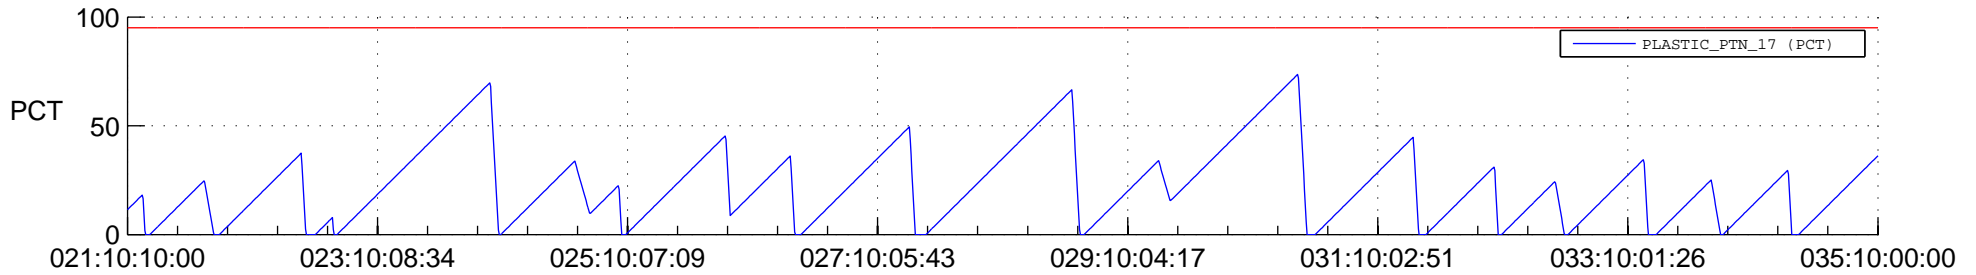

STEREO AHEAD SSR PCT Full Prediction

SWAVES_Percent_Full_Prediction

IMPACT_Percent_Full_Prediction

PLASTIC_Percent_Full_Prediction

Spacecraft_DownLink_Rate

Ground Time (2019:021:10:10:00.000 -2019:035:10:00:00.000)