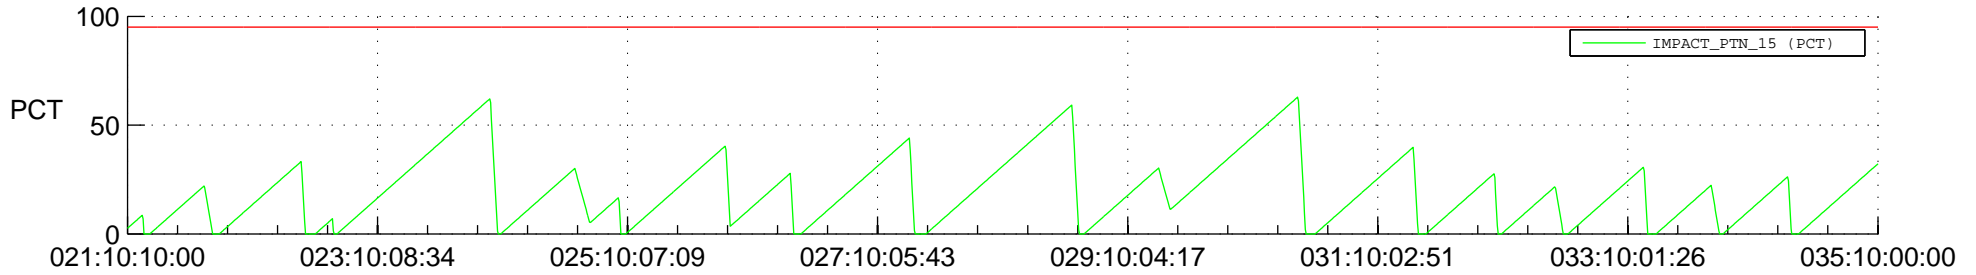

STEREO AHEAD SSR PCT Full Prediction

SWAVES_Percent_Full_Prediction

IMPACT_Percent_Full_Prediction

PLASTIC_Percent_Full_Prediction

Spacecraft_DownLink_Rate

Ground Time (2019:021:10:10:00.000 -2019:035:10:00:00.000)