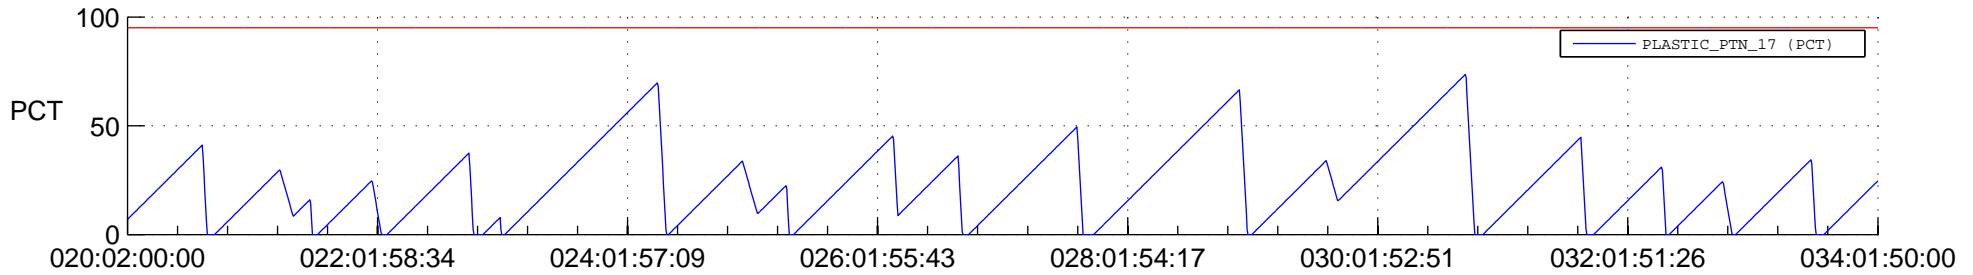

STEREO AHEAD SSR PCT Full Prediction

SWAVES_Percent_Full_Prediction

IMPACT_Percent_Full_Prediction

PLASTIC_Percent_Full_Prediction

Spacecraft_DownLink_Rate