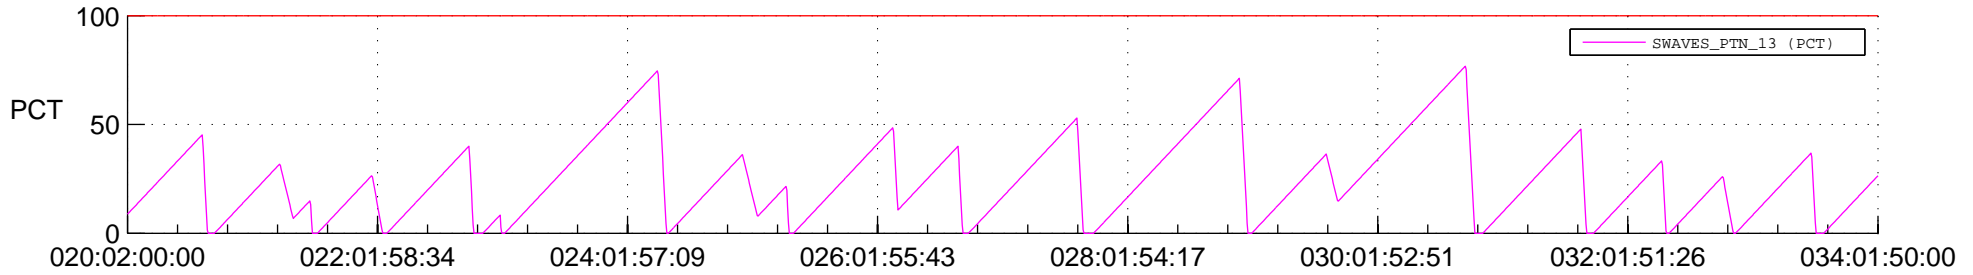

STEREO AHEAD SSR PCT Full Prediction

SWAVES_Percent_Full_Prediction

IMPACT_Percent_Full_Prediction

PLASTIC_Percent_Full_Prediction

Spacecraft_DownLink_Rate