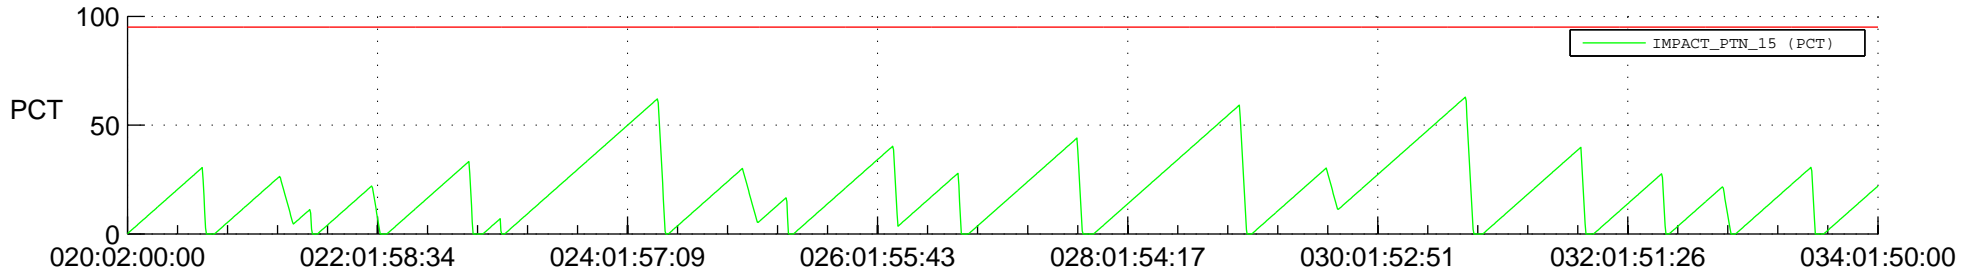

STEREO AHEAD SSR PCT Full Prediction

SWAVES_Percent_Full_Prediction

IMPACT_Percent_Full_Prediction

PLASTIC_Percent_Full_Prediction

Spacecraft_DownLink_Rate